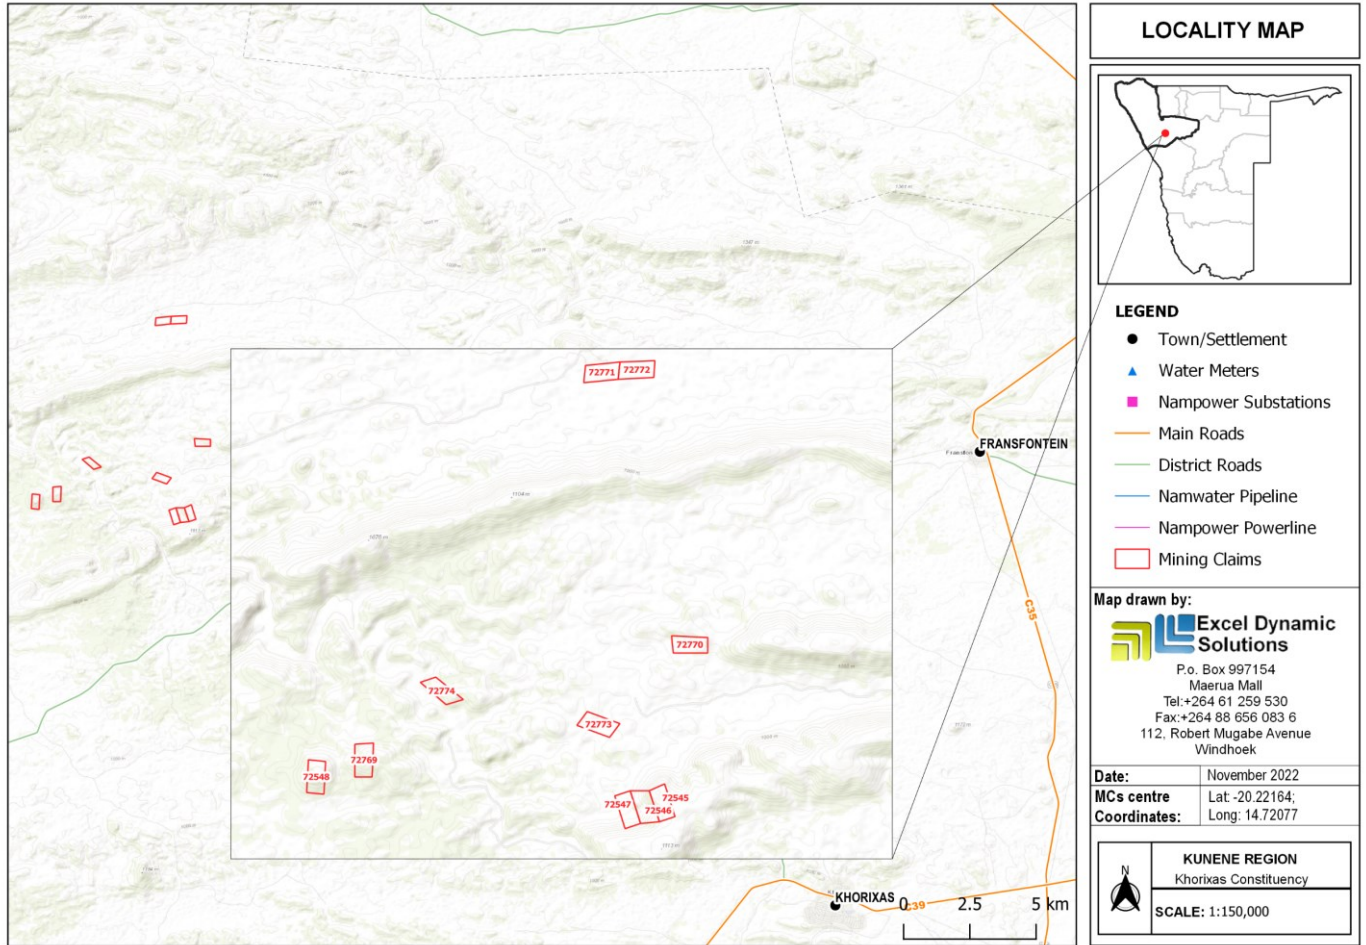

Locality map of MCs No. 72545 - 72548 & 72769 – 72774

LOCALITY MAP

LEGEND

- Town/Settlement
- ▲ Water Meters
- Nampower Substations
- Main Roads
- District Roads
- Namwater Pipeline
- Nampower Powerline
- Mining Claims

Map drawn by:
Excel Dynamic Solutions
 P.o. Box 997154
 Maerua Mall
 Tel: +264 61 259 530
 Fax: +264 88 656 083 6
 112, Robert Mugabe Avenue
 Windhoek

Date:	November 2022
MCs centre	Lat: -20.22164;
Coordinates:	Long: 14.72077

	KUNENE REGION Khorixas Constituency
SCALE: 1:150,000	