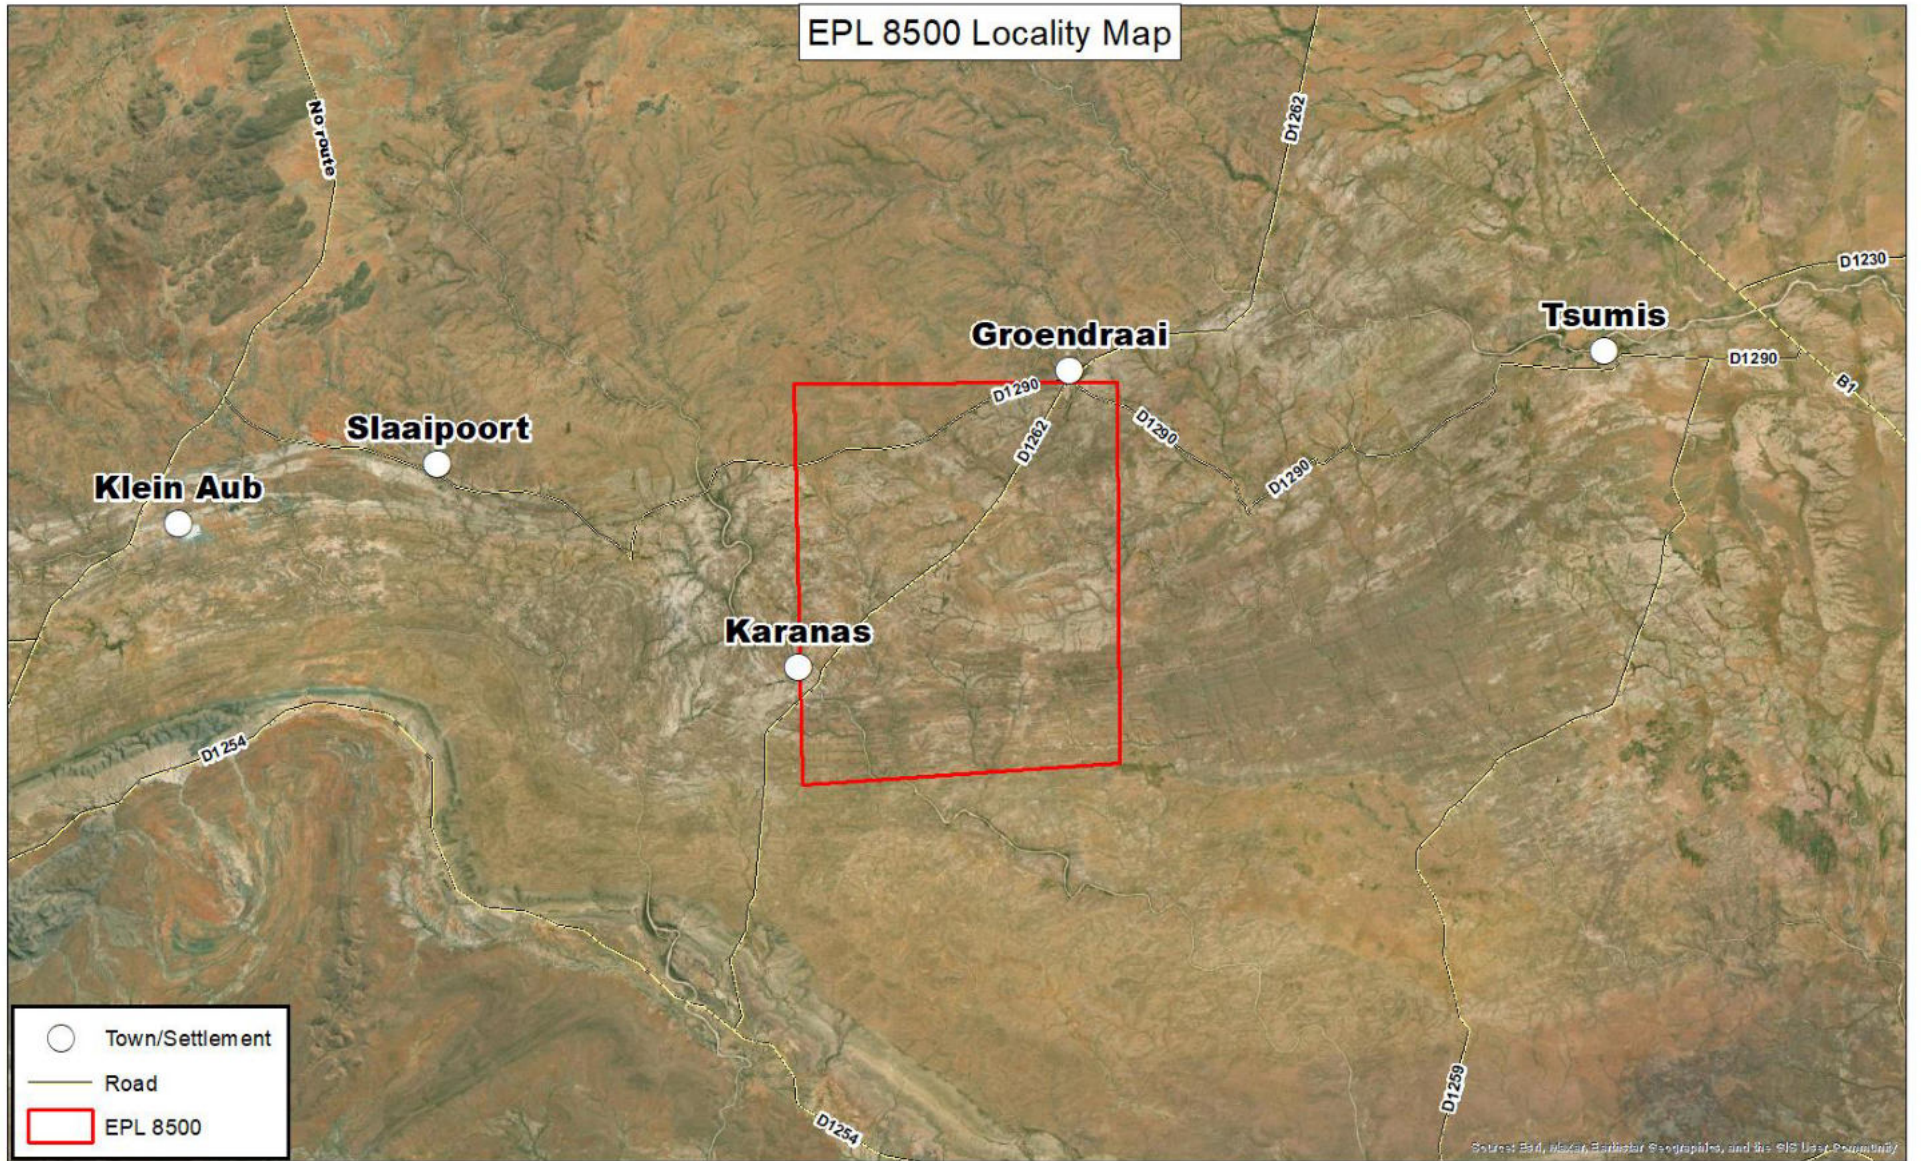

EPL 8500 Locality Map

- Town/Settlement
- Road
- EPL 8500

Source: Esri, DeLorme, Garmin, Earthstar Geographics, and the GIS User Community

Cartographer: SL Johannes
Production Date: January 2023

EPL 8500
Credula Marianna Barros
Region: Hardap
Commodities: BRM, DS, IM, PM
-21.805037 , 16.959276