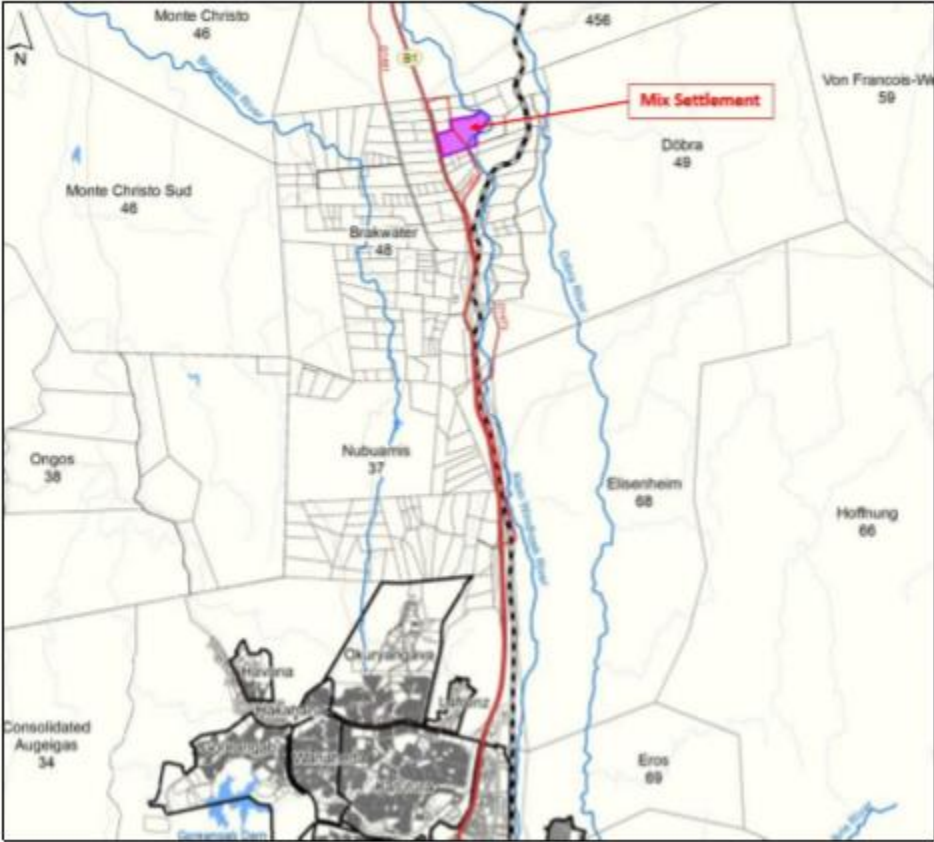

Site Map for Mix Wastewater Treatment Plant

Location of the Mix Wastewater Treatment Plant