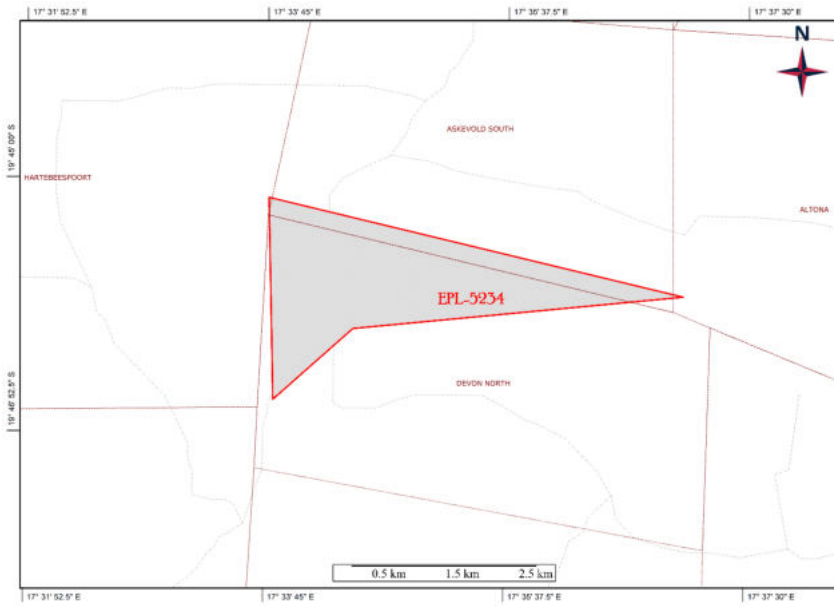

## 1. EPL Location 5234

The EPL is located at between Otavi and Kombat in Otjozondjupa Region Figure 1 and table 2 shows the EPL coordinates points (-19.769952, 17.613091).

**Table 1.** GPS Coordinates for EPL 5234

Order	Lat Deg	Lat Min	Lat Sec		Long Deg	Long Min	Long Sec	
1	- 19	45	7.81	S	17	33	45.80	E
2	- 19	45	49.19	S	17	37	0.37	E
3	- 19	46	37.16	S	17	33	48.96	E

**Figure 1.** Location of EPL 5234