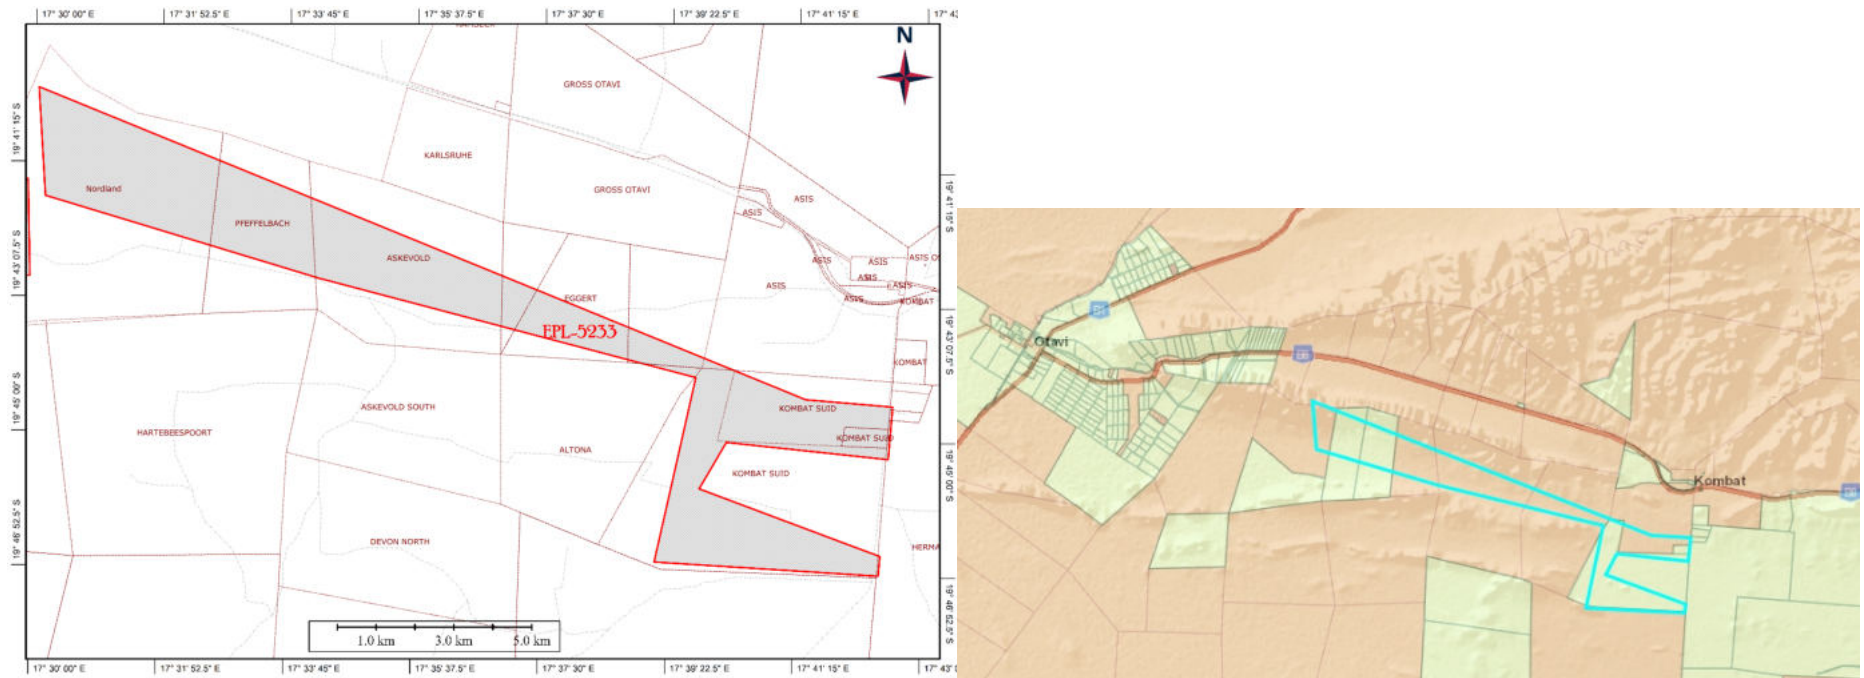

1. EPL Location

The EPL is located at Otavi area toward eastern direction in Otjozondjupa Region Figure 1 and table 1 shows the EPL coordinates points (-19.772842, 17.690423).

Table 1. GPS Coordinates for EPL 5233

Order	Lat Deg	Lat Min	Lat Sec		Long Deg	Long Min	Long Sec	
1	- 19	42	51.60	S	17	30	14.76	E
2	- 19	40	13.06	S	17	30	2.82	E
3	- 19	44	24.81	S	17	41	23.71	E
4	- 19	44	29.94	S	17	42	40.68	E
5	- 19	46	51.39	S	17	42	30.27	E
6	- 19	46	42.39	S	17	39	12.18	E
7	- 19	44	7.82	S	17	39	46.51	E
8	- 19	42	49.55	S	17	34	11.77	E

Figure 1. Location of EPL 5233