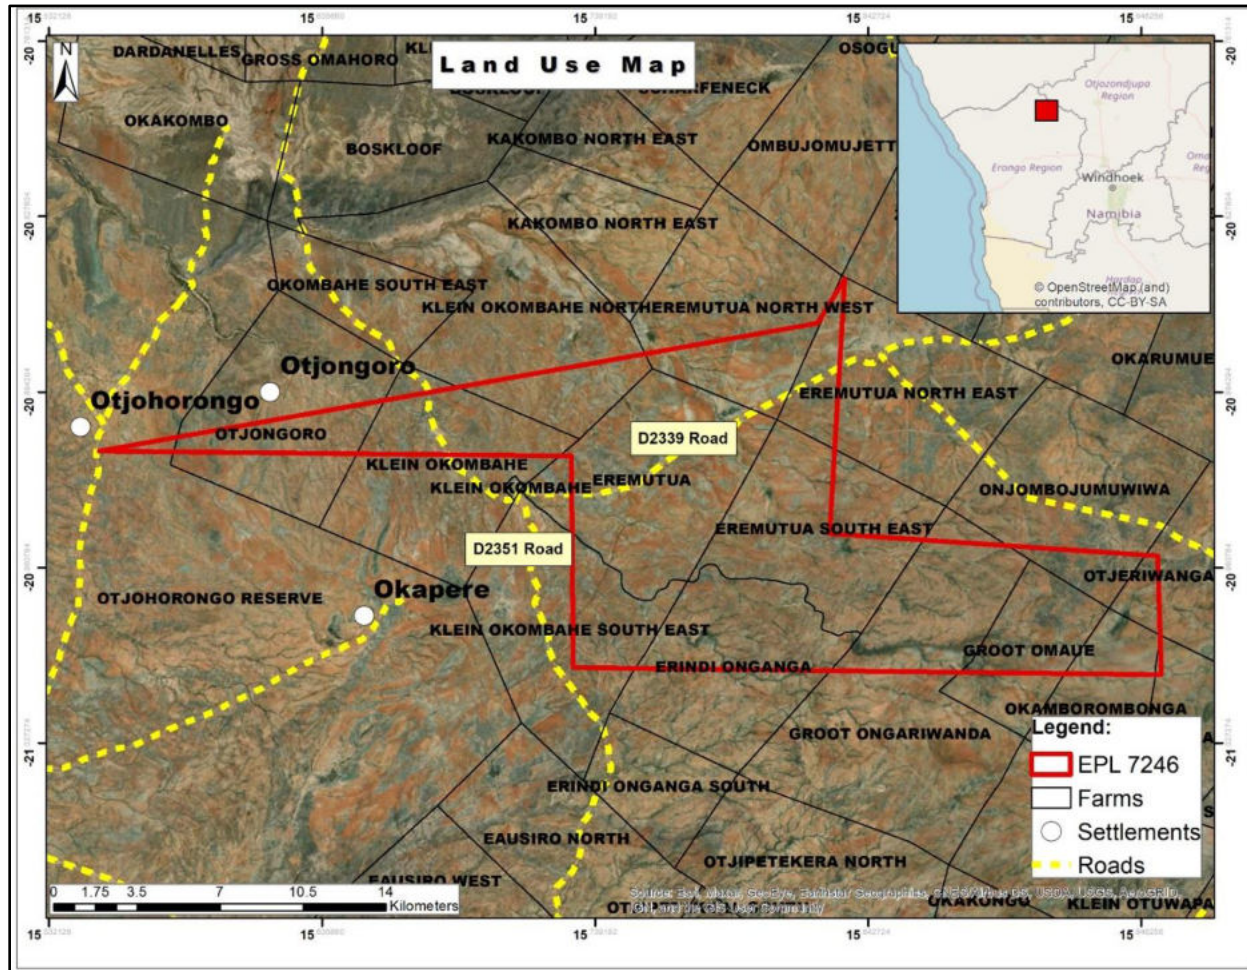

**Project Site Area (map) with clear coordinates: The Proposed Exploration of Base & Rare Metals, and Precious Metals on Exclusive Prospecting Licence (EPL) No. 7246 near Kalkfeld in the Omatjete District of the Erongo Region, Namibia**

Locality map of the EPL  
(Please refer to the coordinates on the next page)

**Approximate GPS coordinates of EPL 7246**

<b>EPL Boundary Point</b>	<b>GPS Coordinates</b>	
	<b>Degree, Minutes, Seconds</b>	<b>Decimal Degrees</b>
<b>A</b>	20°54'57" S 15°33'08" E	-20.915833° 15.552222°
<b>B</b>	20°52'04" S 15°49'17" E	-20.867778° 15.821389°
<b>C</b>	20°51'08" S 15°49'59" E	-20.852222° 15.833056°
<b>D</b>	20°56'48" S 15°49'41" E	-20.946667° 15.828056°
<b>E</b>	20°57'23" S 15°57'04" E	-20.956389° 15.951111°
<b>F</b>	21°0'06" S 15°57'06" E	-21.001667° 15.951667°
<b>G</b>	20°59'50" S 15°43'48" E	-20.997222° 15.730000°
<b>H</b>	20°55'06" S 15°43'40" E	-20.918333° 15.727778°