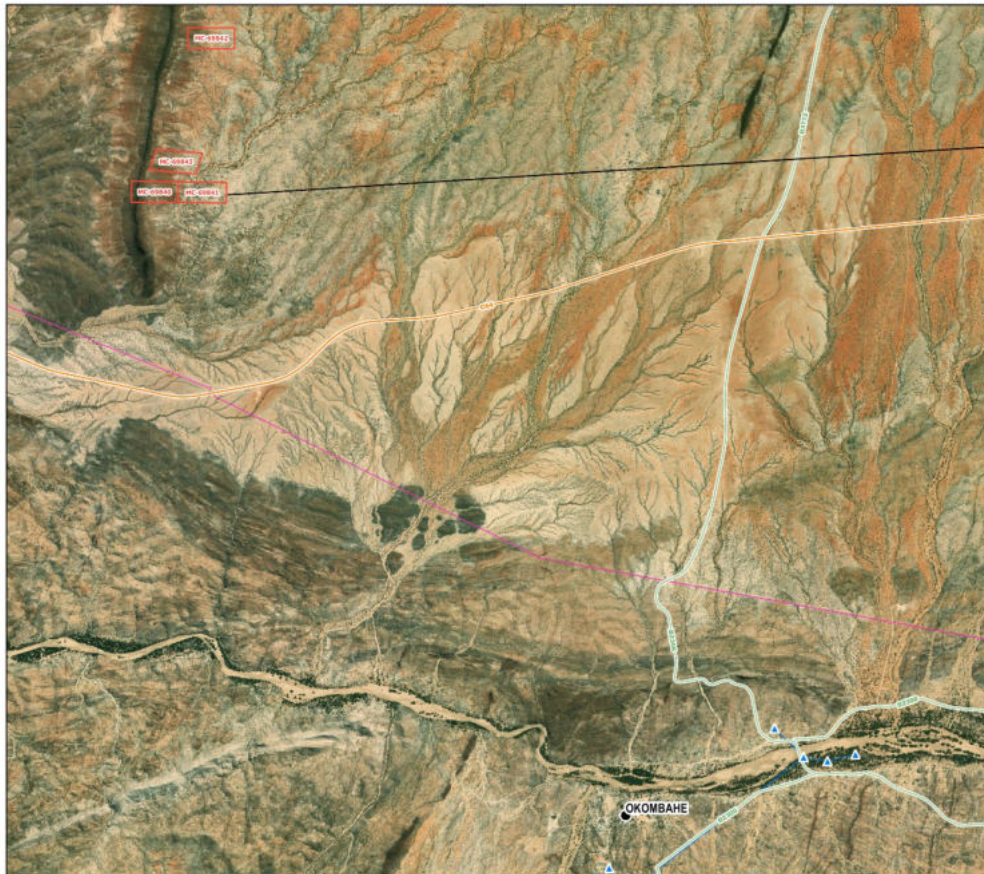

Locality map MCs No. 69840 – 69843

LOCALITY MAP	
LEGEND	
●	Settlement
▲	Water Meters
— (orange)	Main Roads
— (light blue)	Namwater Pipeline
— (pink)	Nampower Powerlines
Map drawn by: Excel Dynamic Solutions P.o. Box 997154 Maerua Mall Tel: +264 81 259 530 Fax: +264 88 656 083 6 112, Robert Mugabe Avenue Windhoek	
Date:	September
MCs	Lat: -21.28116;
Coordinates:	Long: 15.32174
ERONGO REGION Daures Constituency	
SCALE: 1:47,000	