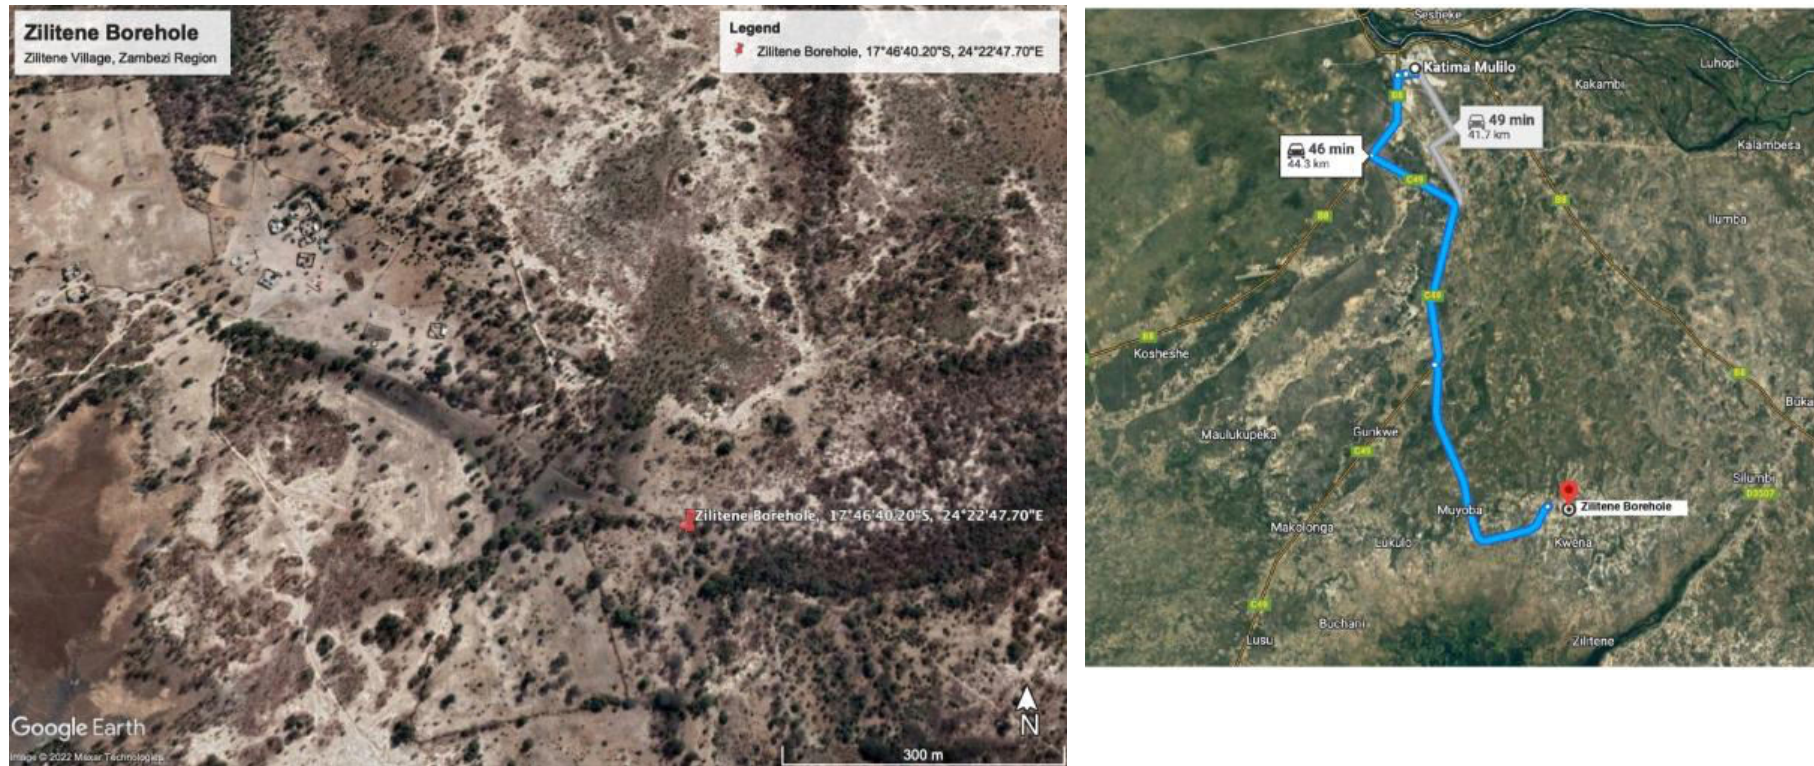

## Location of Zilitene

The study area, Zilitene village is in the electoral constituency of Katima Mulilo Rural, with a population of about 800 people within 167 households (-17.777833°S, 24.379917°E) Fig 1.

Figure 1. Zilitene Borehole Location