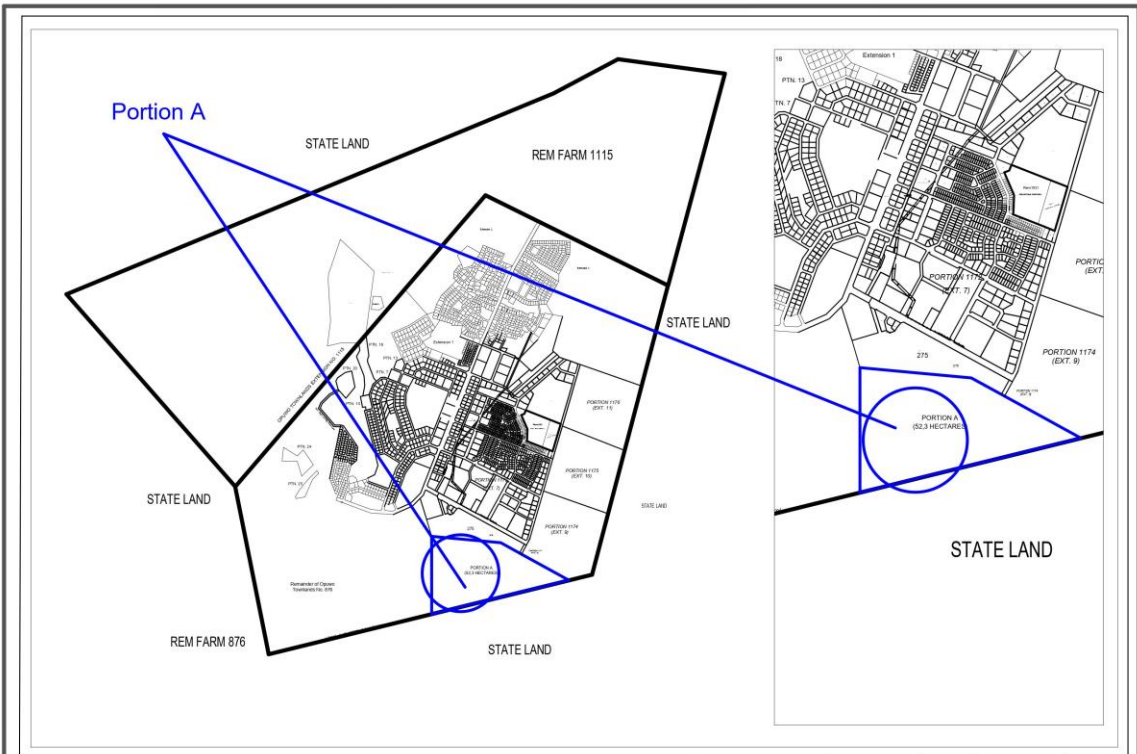

Locality of Portion A/ Opuwo Townlands

Coordinates
 377901.00 E
 8001638.00 S

LOCALITY OF PROPOSED PORTION A OF THE REMAINDER OPUWO TOWNLANDS NO. 876

SCALE: NOT TO SCALE

DATE: July 2022

LEGEND	
	Portion A
	Townlands Boundary