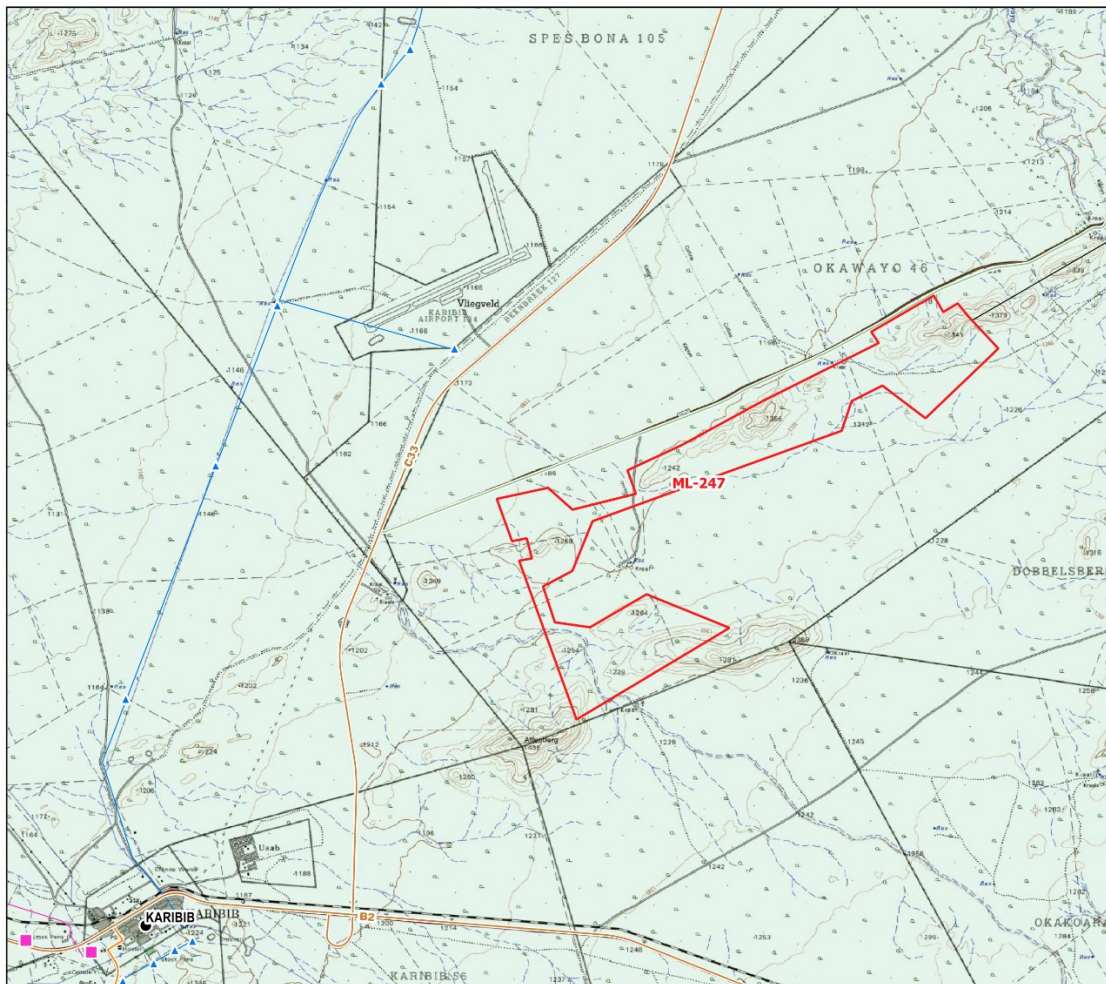

Locality map ML 247

ML 247 LOCALITY MAP

- LEGEND**
- Towns
 - ▲ Water Meters
 - Nampower Substations
 - Trunk Roads
 - Main Roads
 - District Roads
 - Namwater Pipeline
 - Nampower Powerline

Map drawn by:
 **Excel Dynamic Solutions**
 P.o. Box 997154
 Maerua Mall
 Tel: +264 61 259 530
 Fax: +264 88 656 083 6
 112, Robert Mugabe Avenue
 Windhoek

Date:	November 2022
ML centre	Lat -21.86718;
Coordinates:	Long: 15.95712

	ERONGO REGION
	Karibib Constituency
SCALE: 1:57,000	