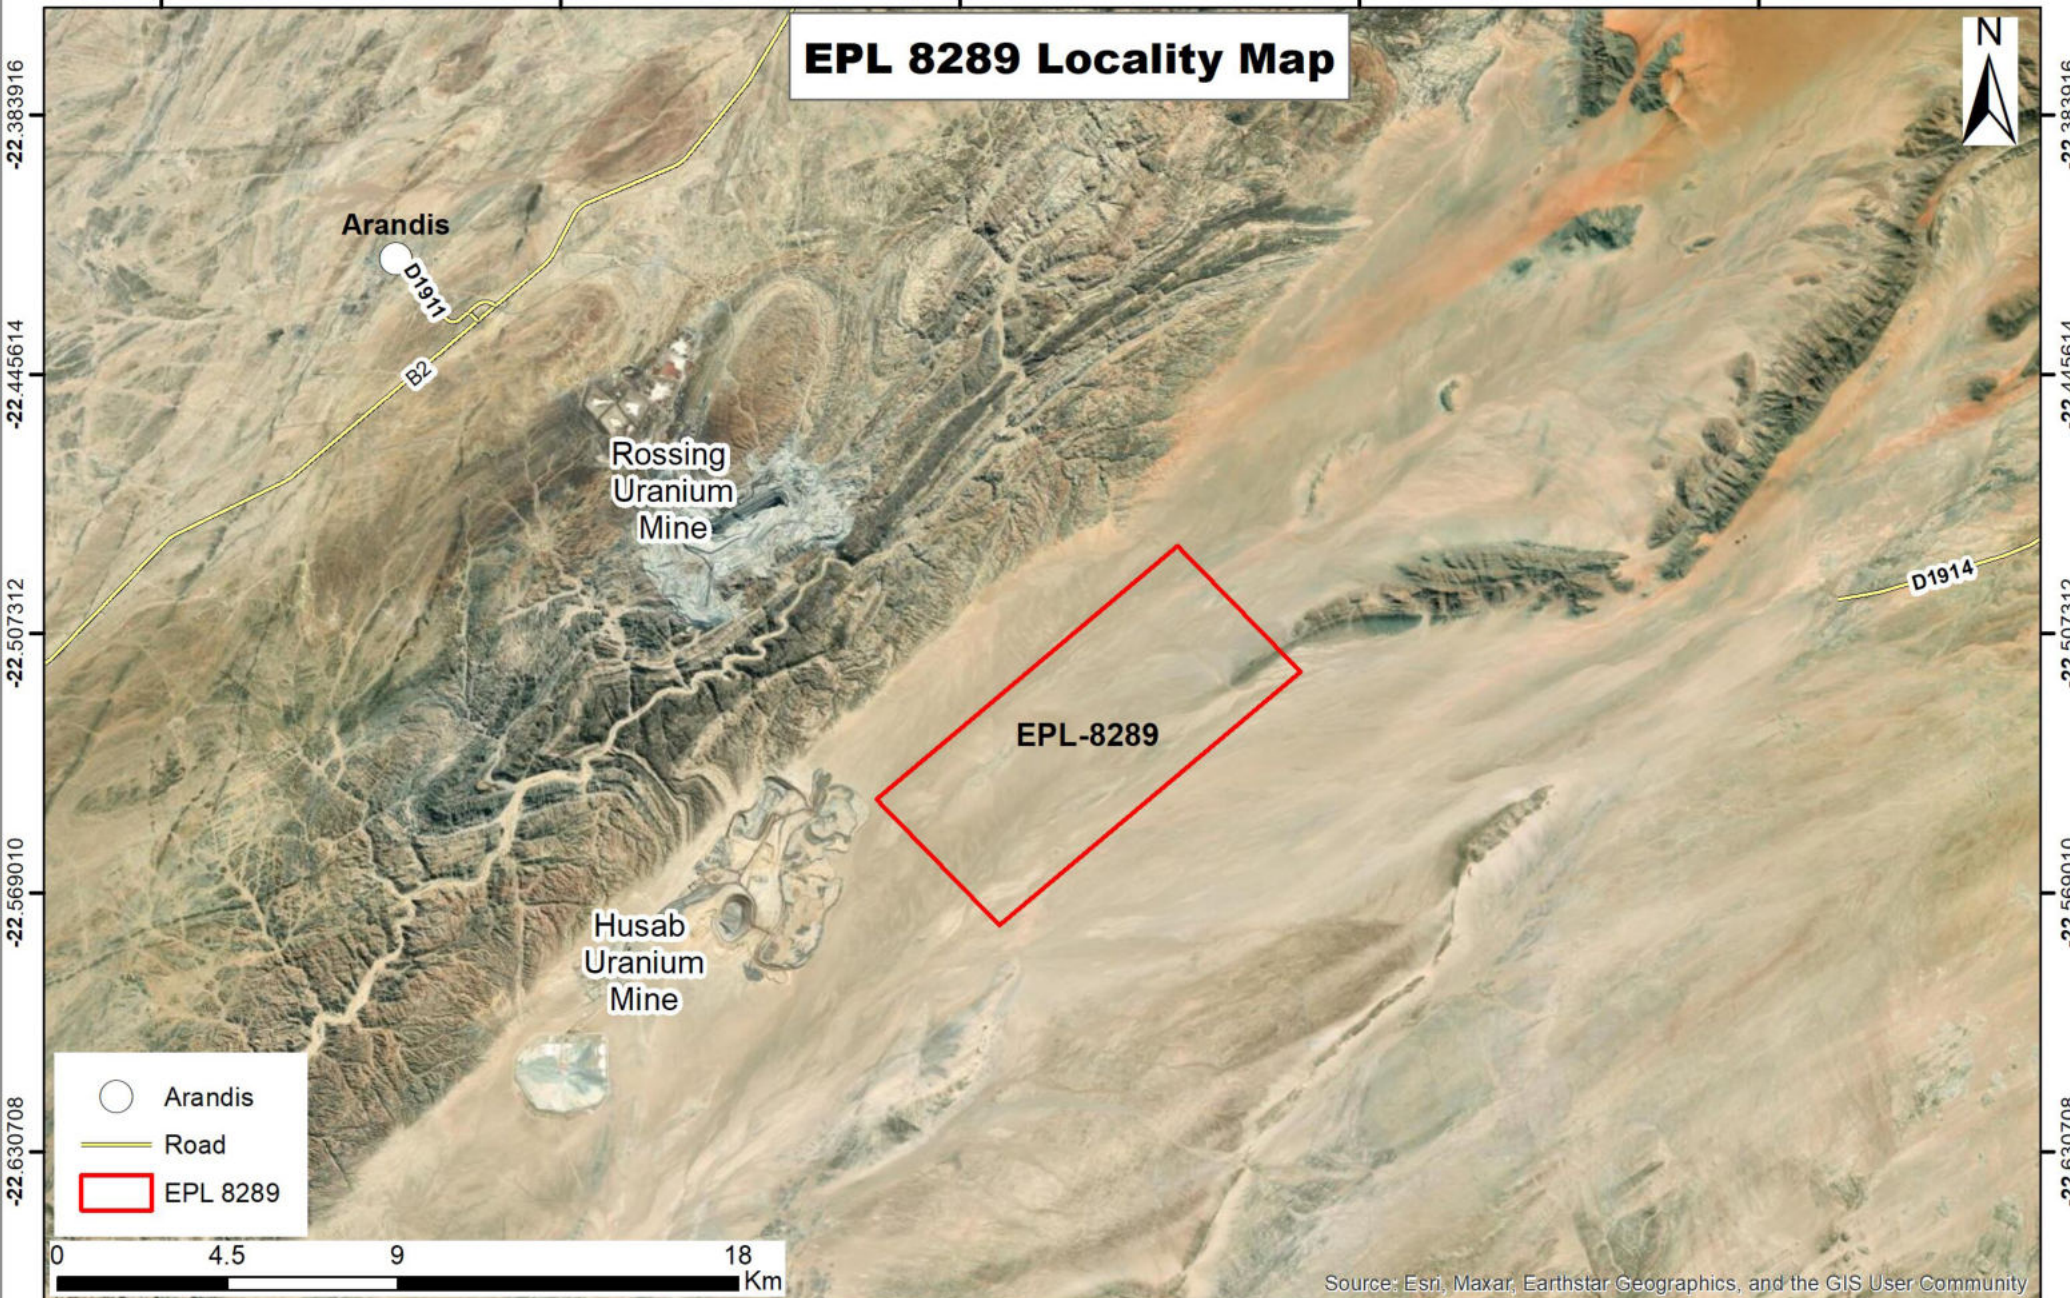

# EPL 8289 Locality Map

- Arandis
- Road
- EPL 8289

Source: Esri, Maxar, Earthstar Geographics, and the GIS User Community

EPL: 8289  
Zoya Minerals CC  
Region: Erongo  
Commodities: BRM, IM, NF & PM  
-22.552514 , 15.151422

Coordinate System: GCS WGS 1984  
Datum: WGS 1984  
Units: Degree  
Cartographer: SL Johannes  
Date: August 2022