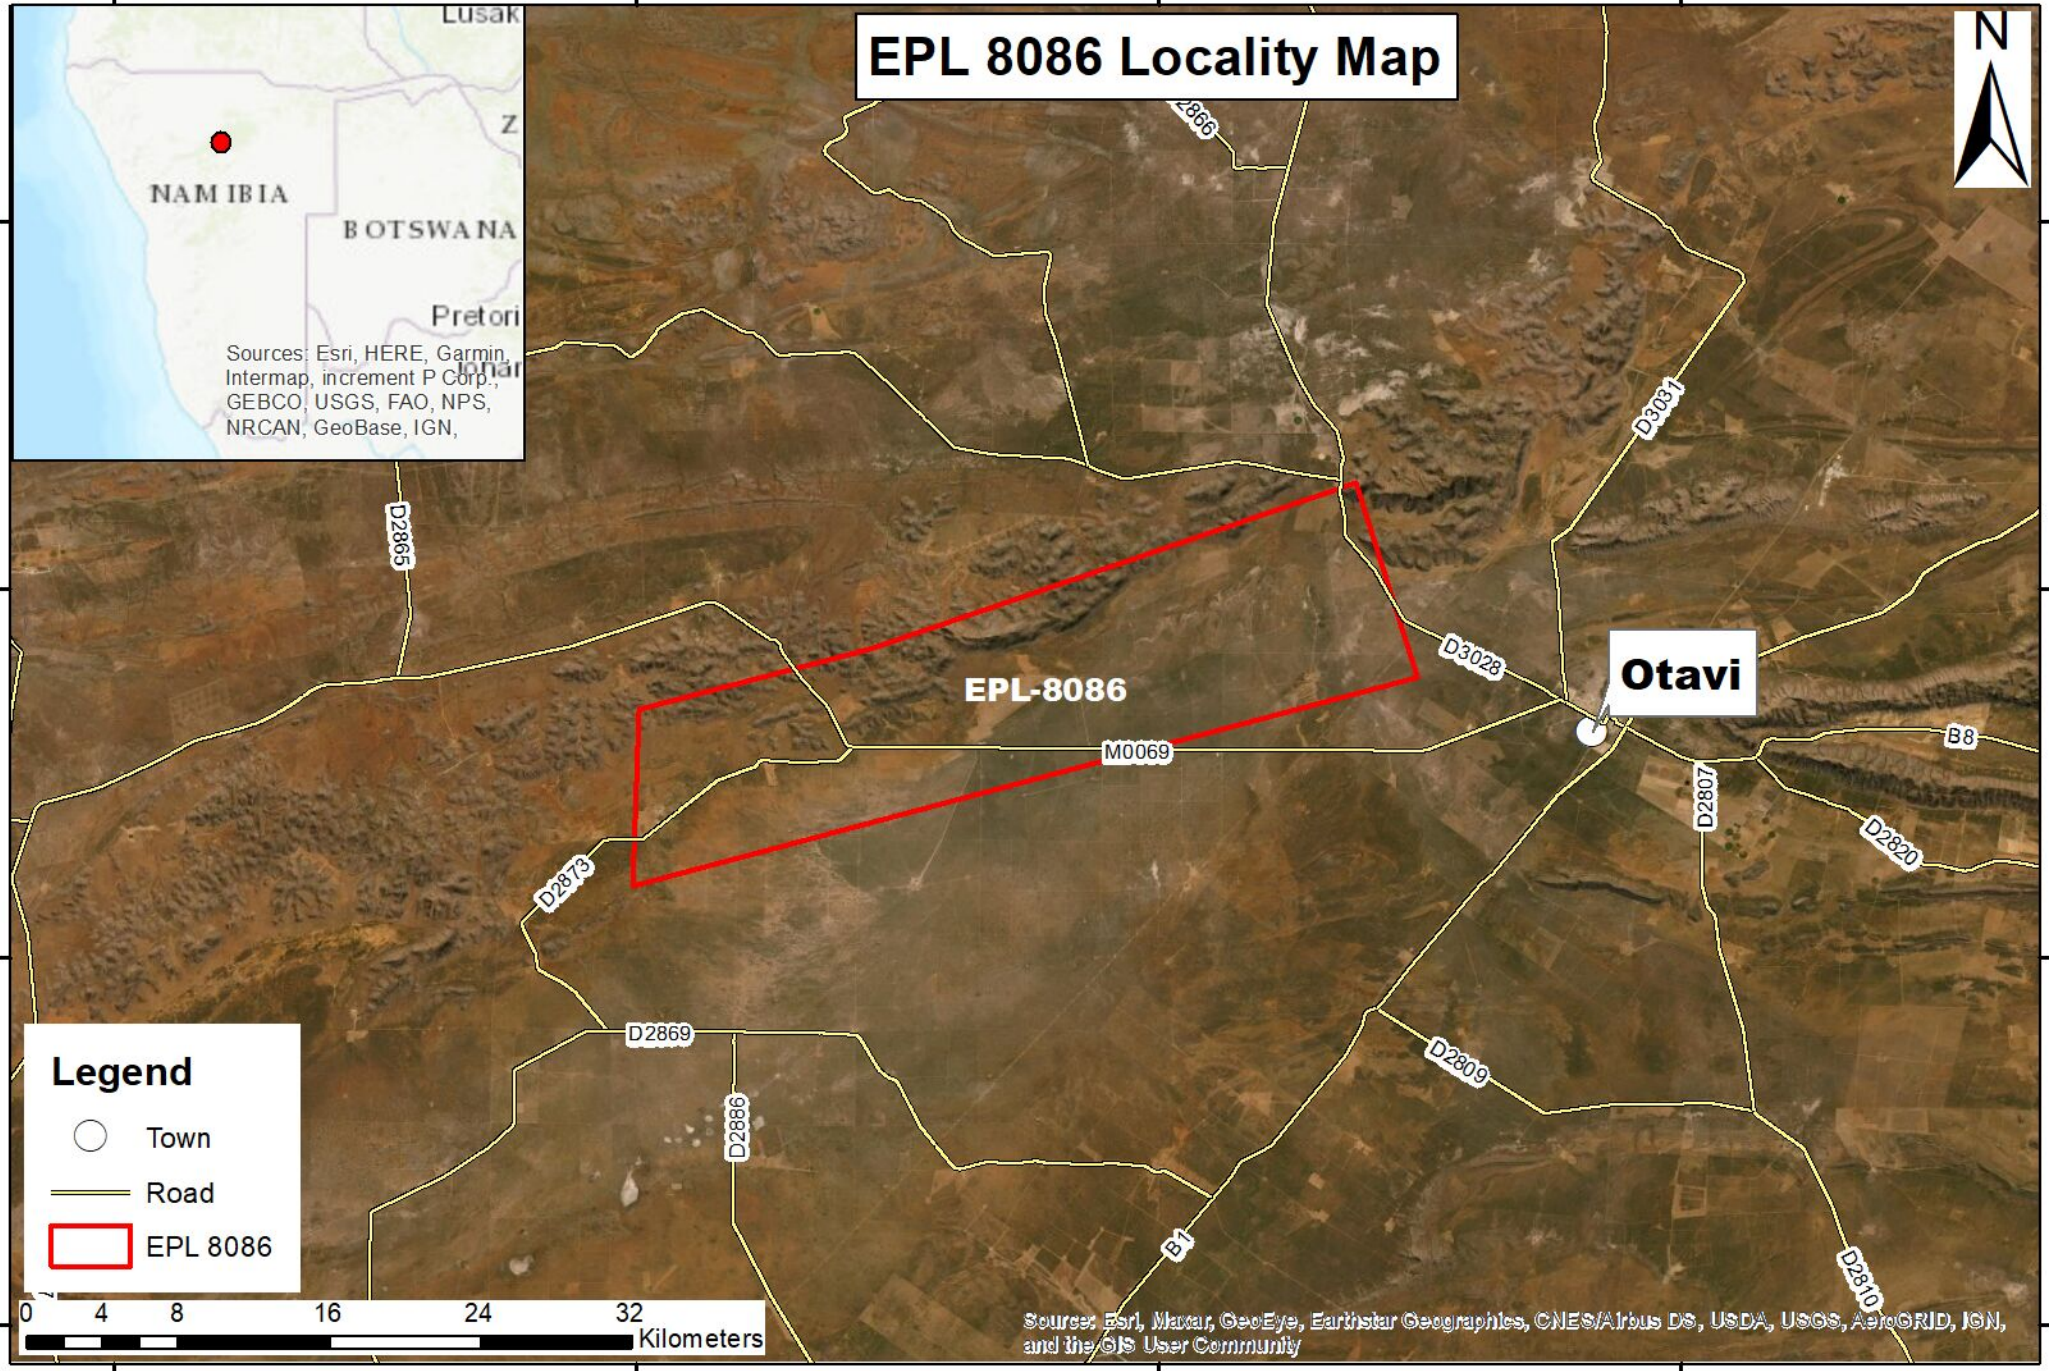

# EPL 8086 Locality Map

## Legend

- Town
- Road
- EPL 8086

Source: Esri, Maxar, GeoEye, Earthstar Geographics, CNES/Airbus DS, USDA, USGS, AeroGRID, IGN, and the GIS User Community

Excel Dynamic Solutions (Pty) Ltd  
Tell No.: +264 61 259 530  
Postal Add: P. O. Box 977154  
Maerua Mall, Windhoek  
Physical Add: 112 Robert Mugabe Avenue, Windhoek

EPL 8086, JHF MINING PTY LIMITED  
Region: Otjozondjupa  
Commodities: Base and Rare Metals, Industrial Minerals,  
Precious Metals  
E 17.05434, S 19.615785

Coordinate System: GCS WGS 1984  
Datum: WGS 1984  
Units: Degree  
Cartographer: Stefanus Johannes  
Date: July 2022