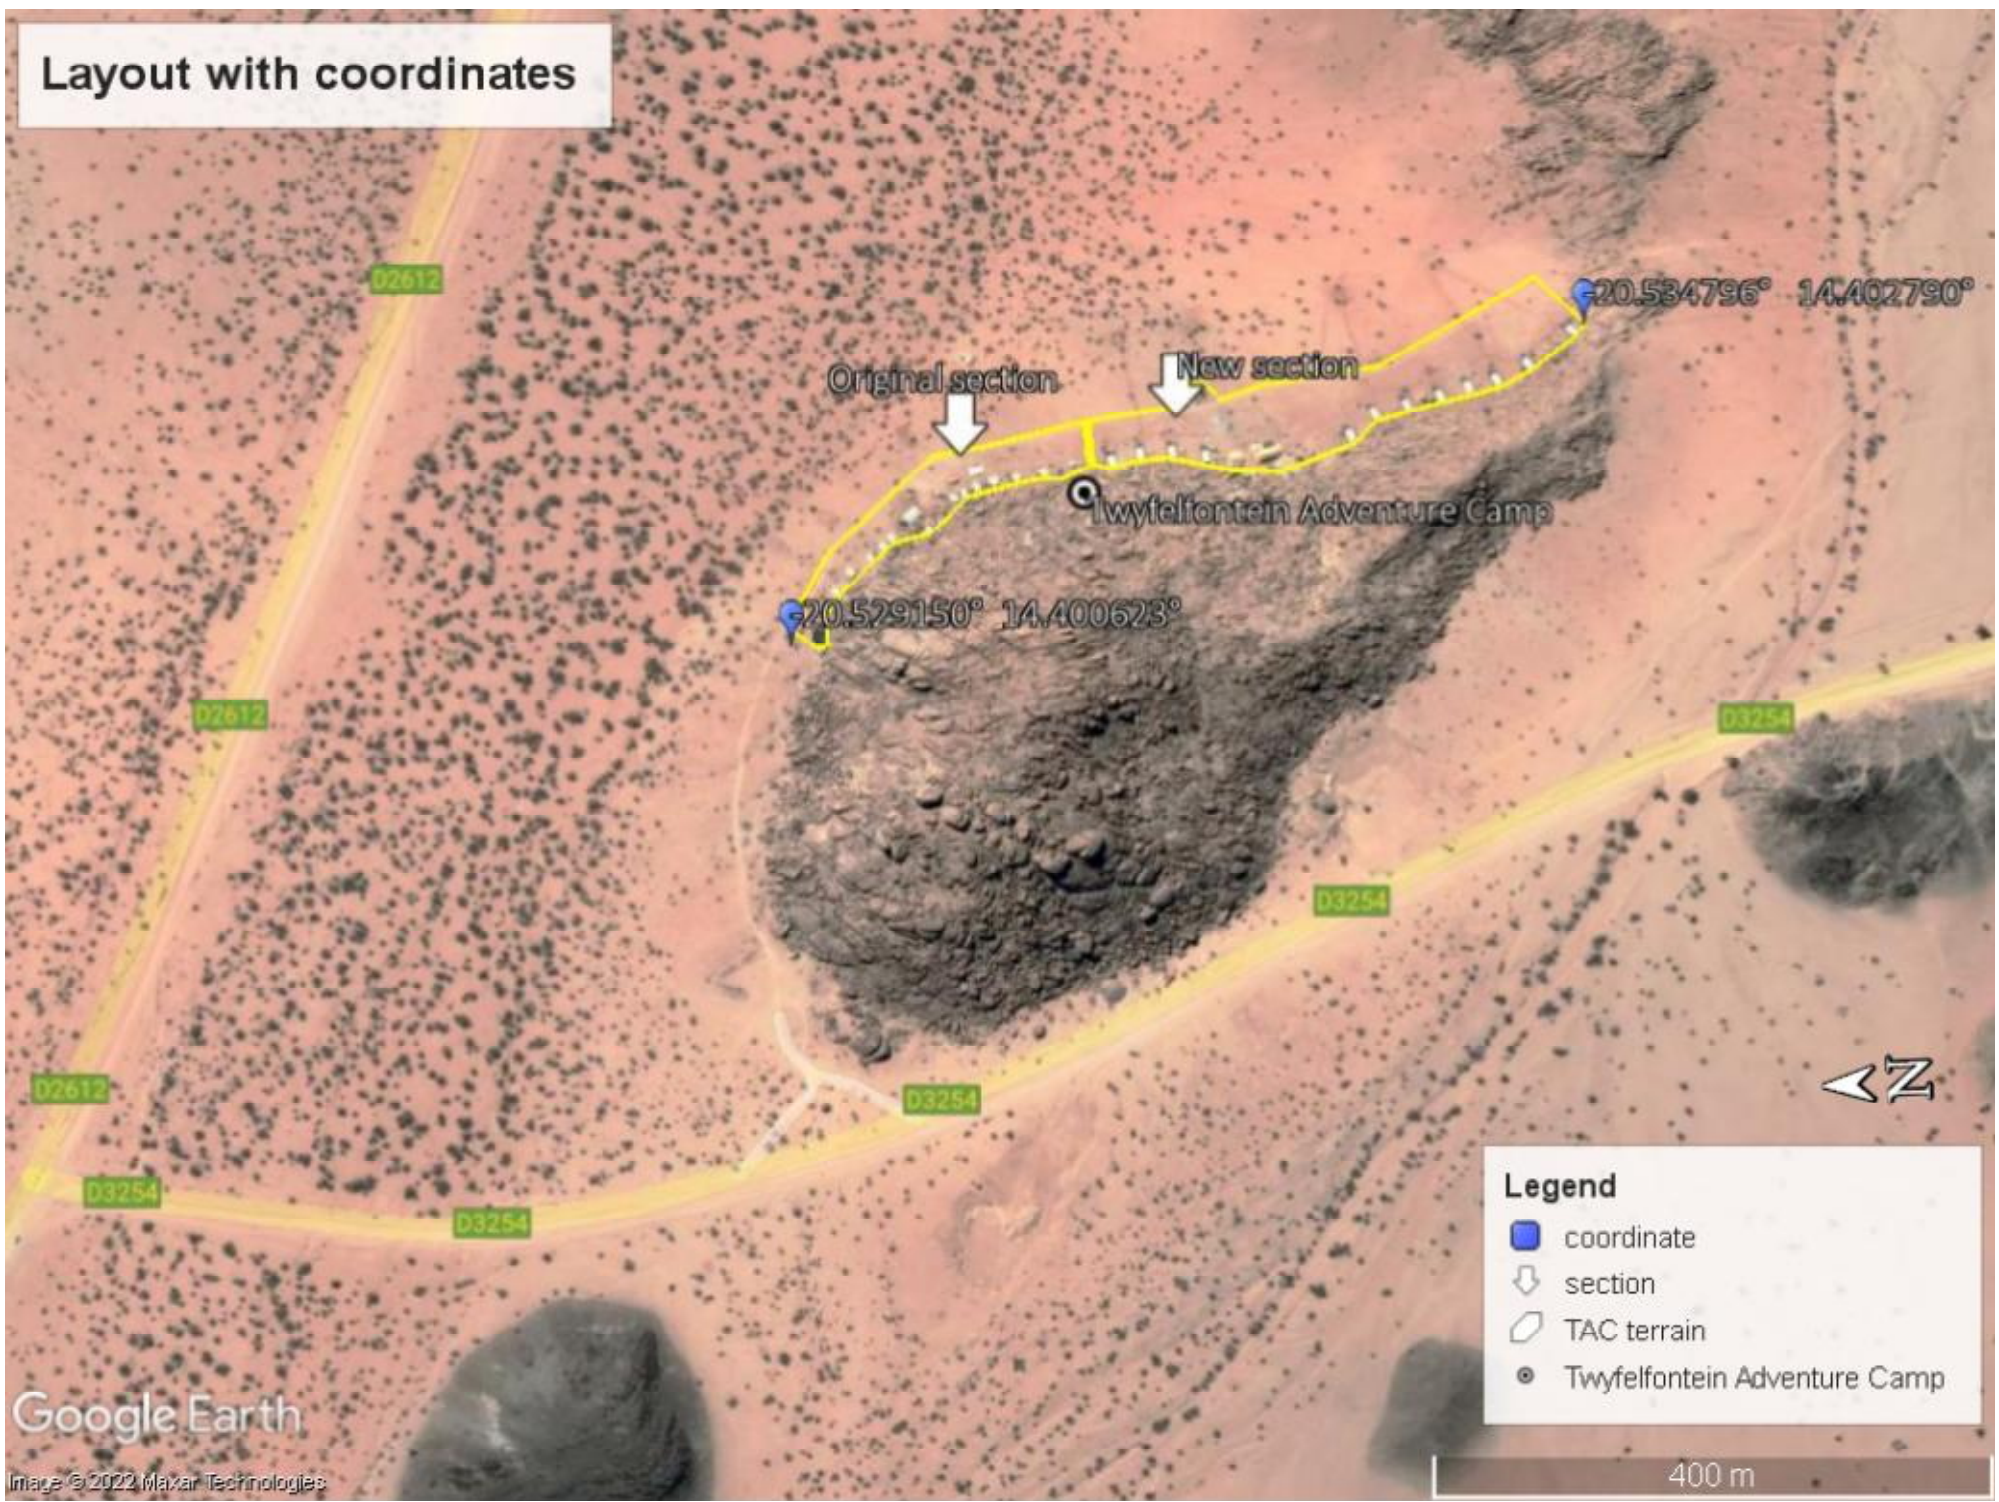

Layout with coordinates

Legend

- coordinate
- section
- TAC terrain
- Twyfelfontein Adventure Camp

Google Earth

Image © 2022 Maxar Technologies

400 m