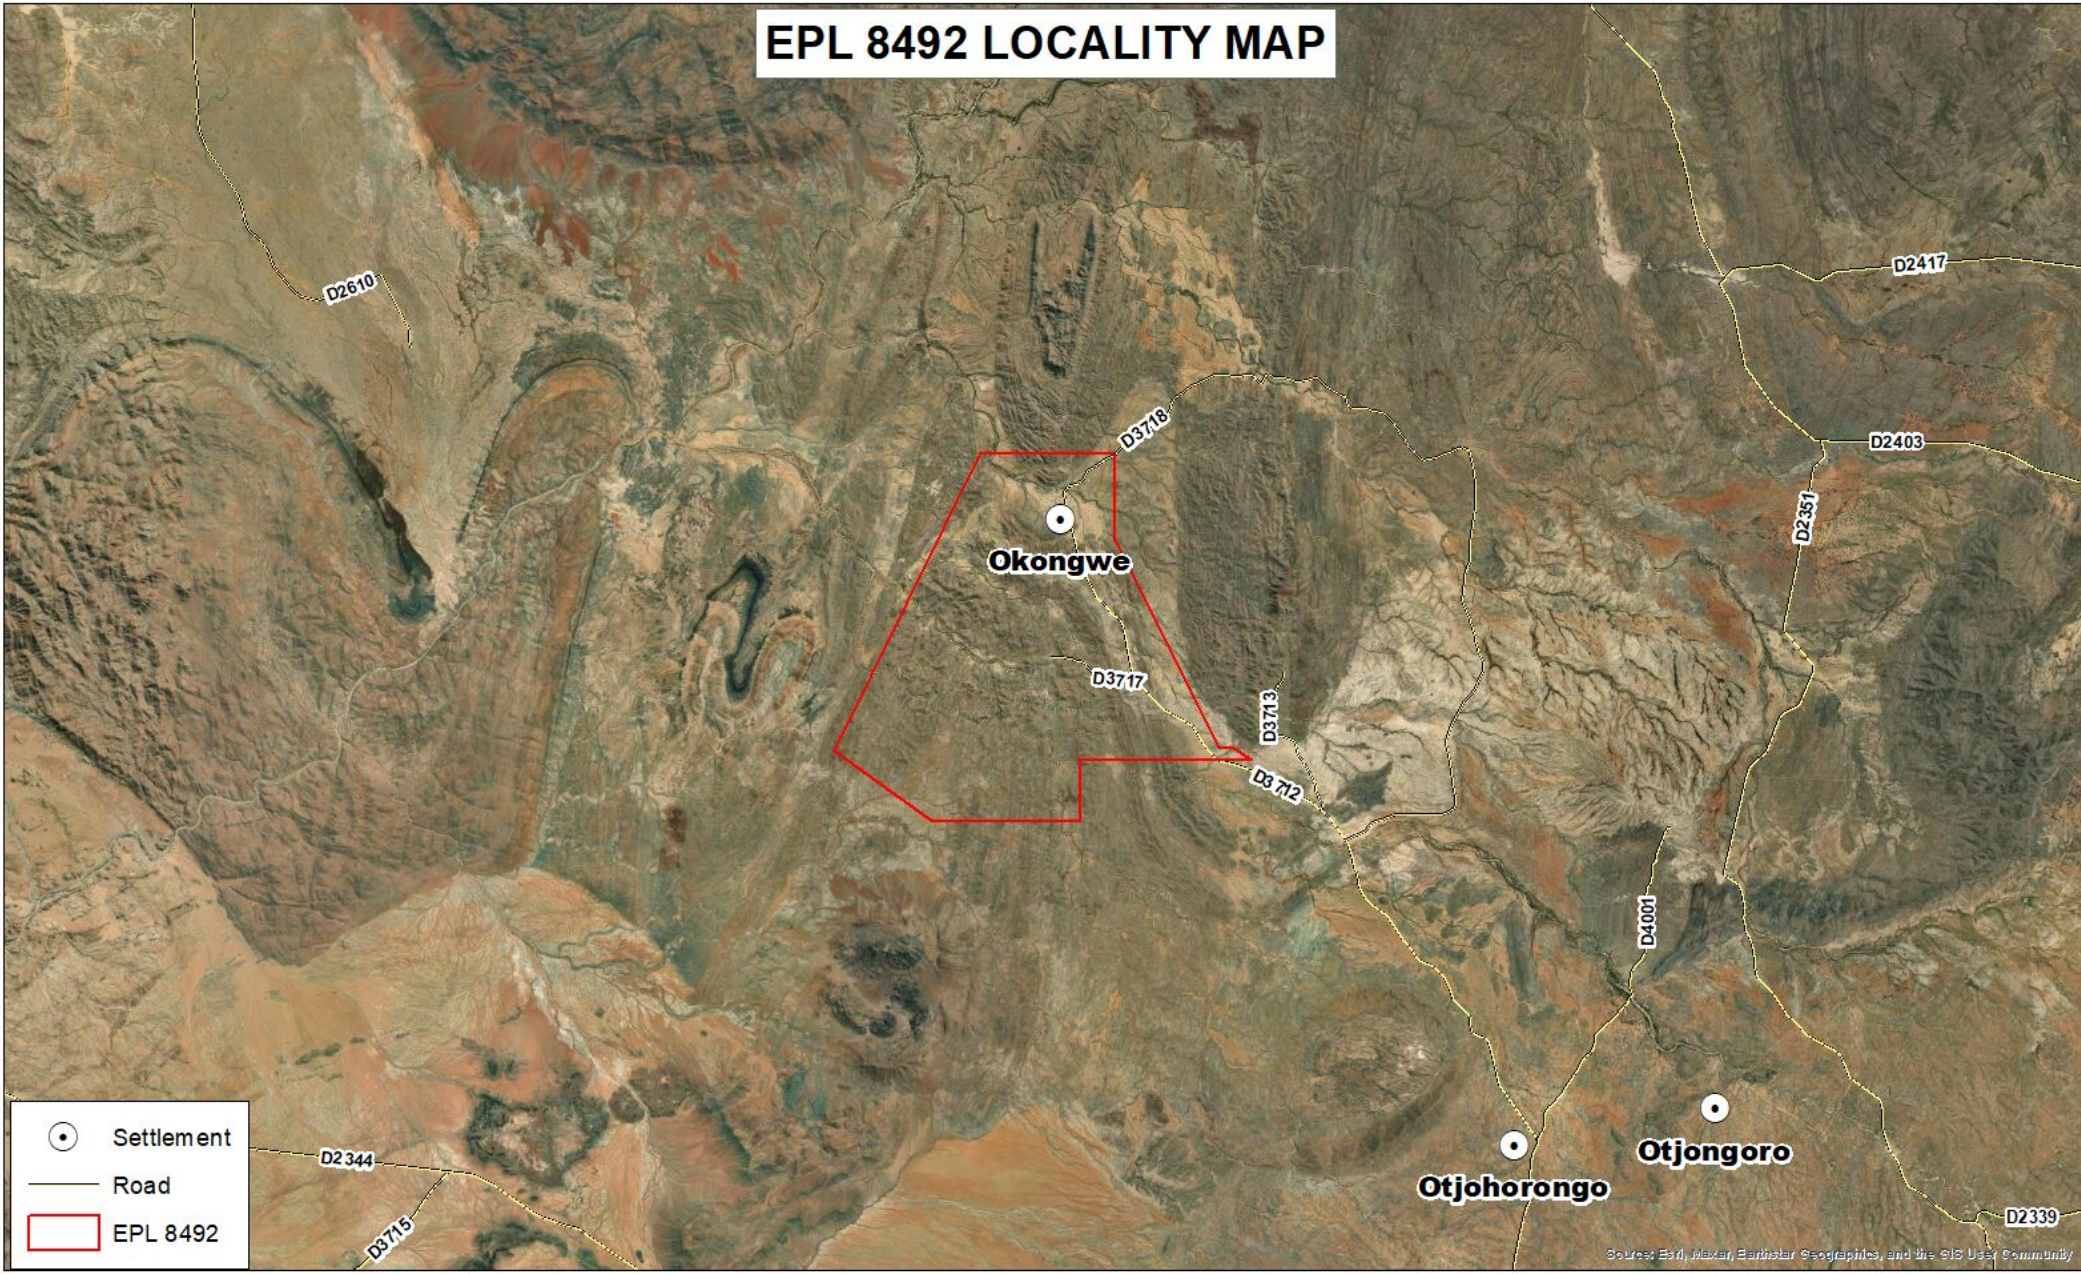

EPL 8492 LOCALITY MAP

Coordinate System: GCS WGS 1984
Datum: WGS 1984
Units: Degree
Cartographer: SL Johannes
Production Date: November 2022

EPL 8492
Magreth Scholastica Utete De Jesus
Region: Erongo
Commodities: BRM, DS, IM, PM
15.353302 -20.748629