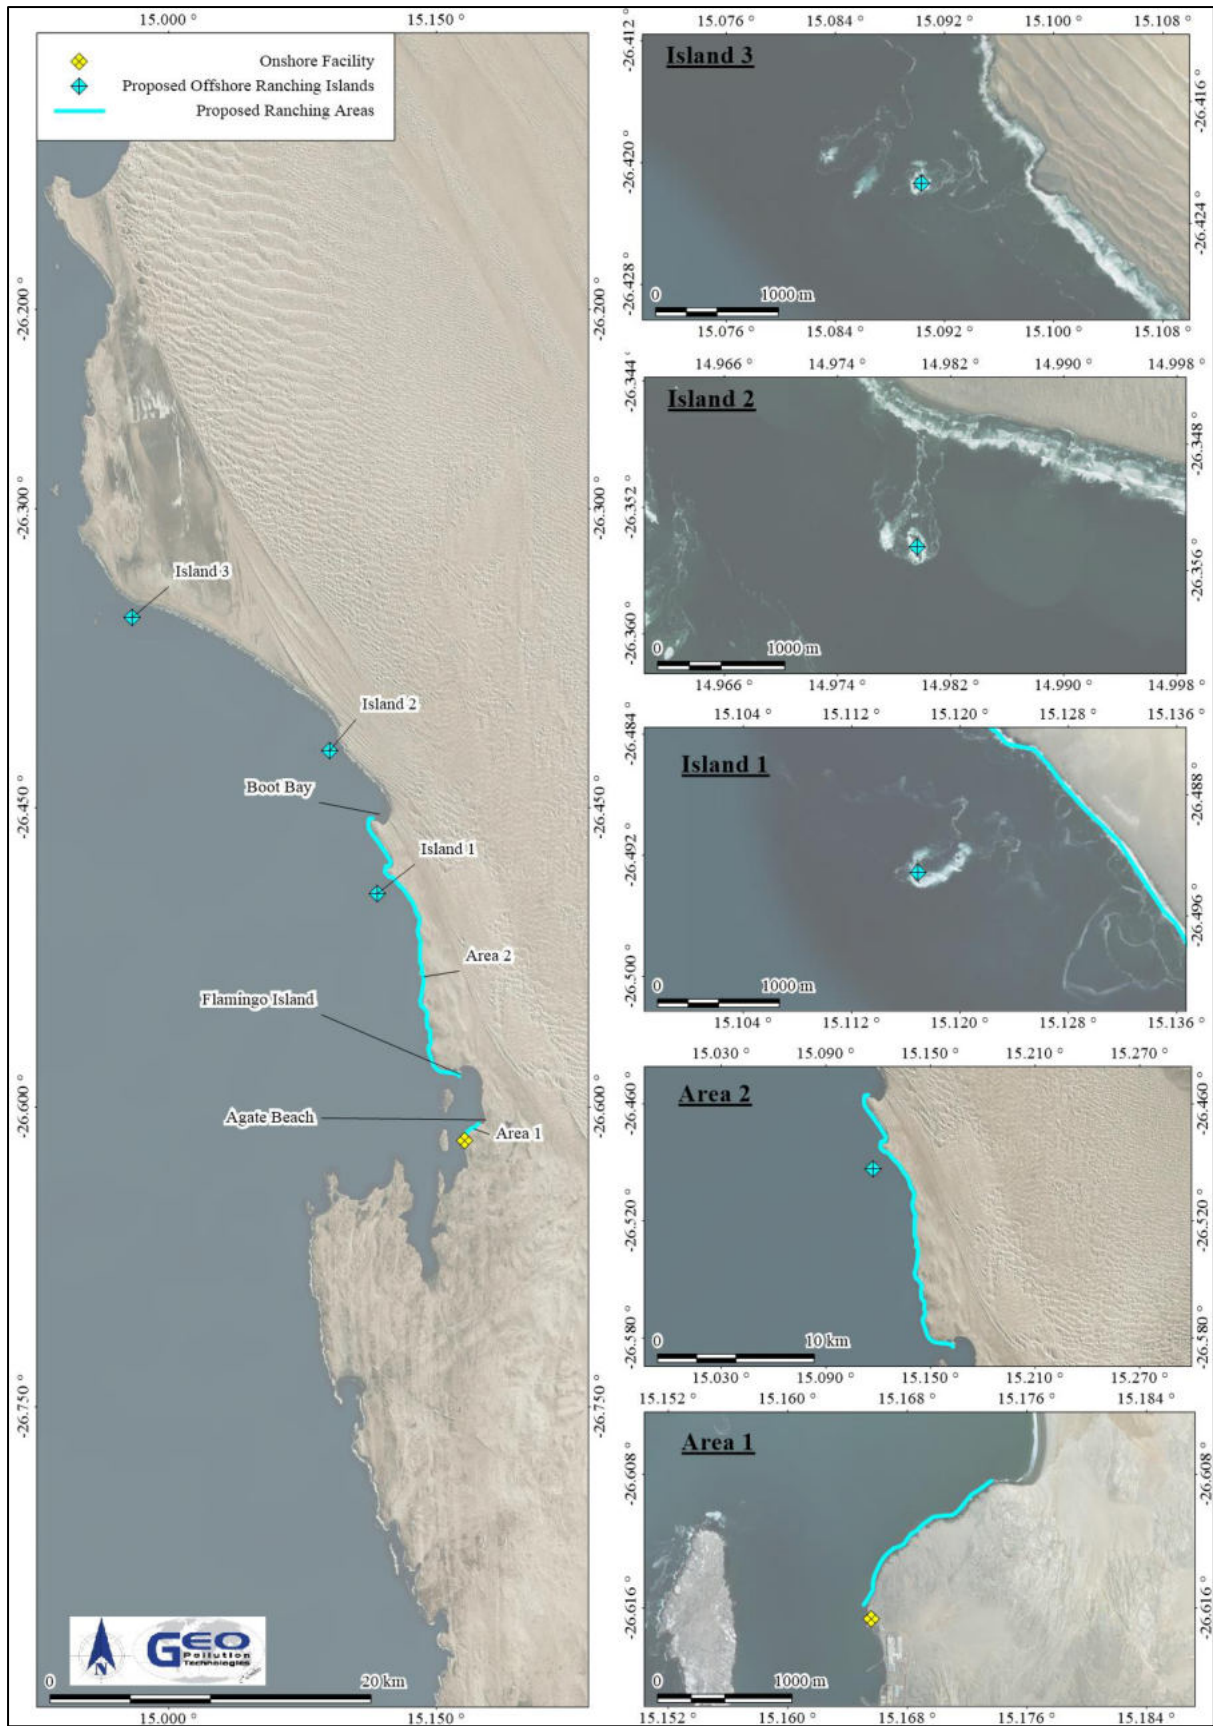

## Project Location – Hangana Abalone, Lüderitz

### **Onshore Facility**

**Existing Ranching Areas**

**Proposed Ranching Areas**