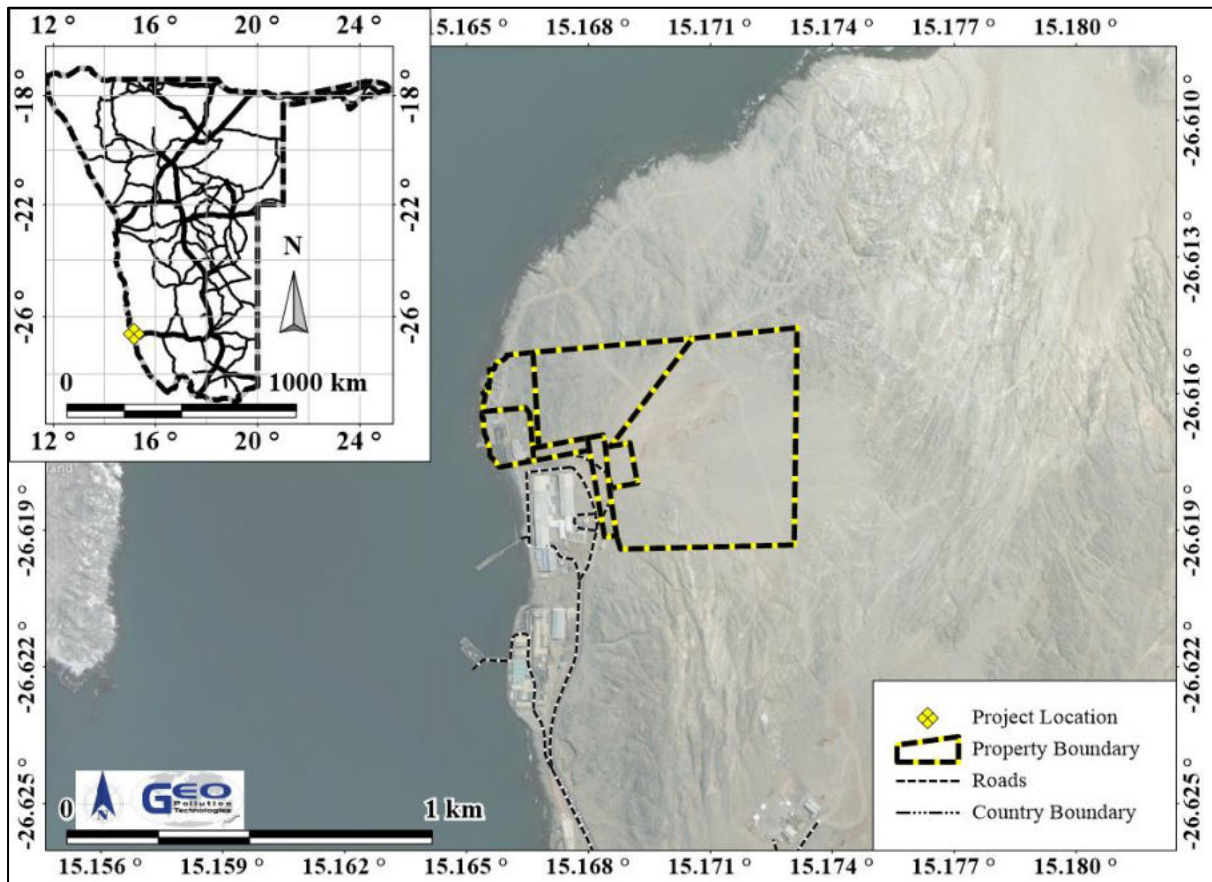

## Project Location – Hangana Abalone, Lüderitz

### **Onshore Facility**

**Existing Ranching Areas**

**Proposed Ranching Areas**