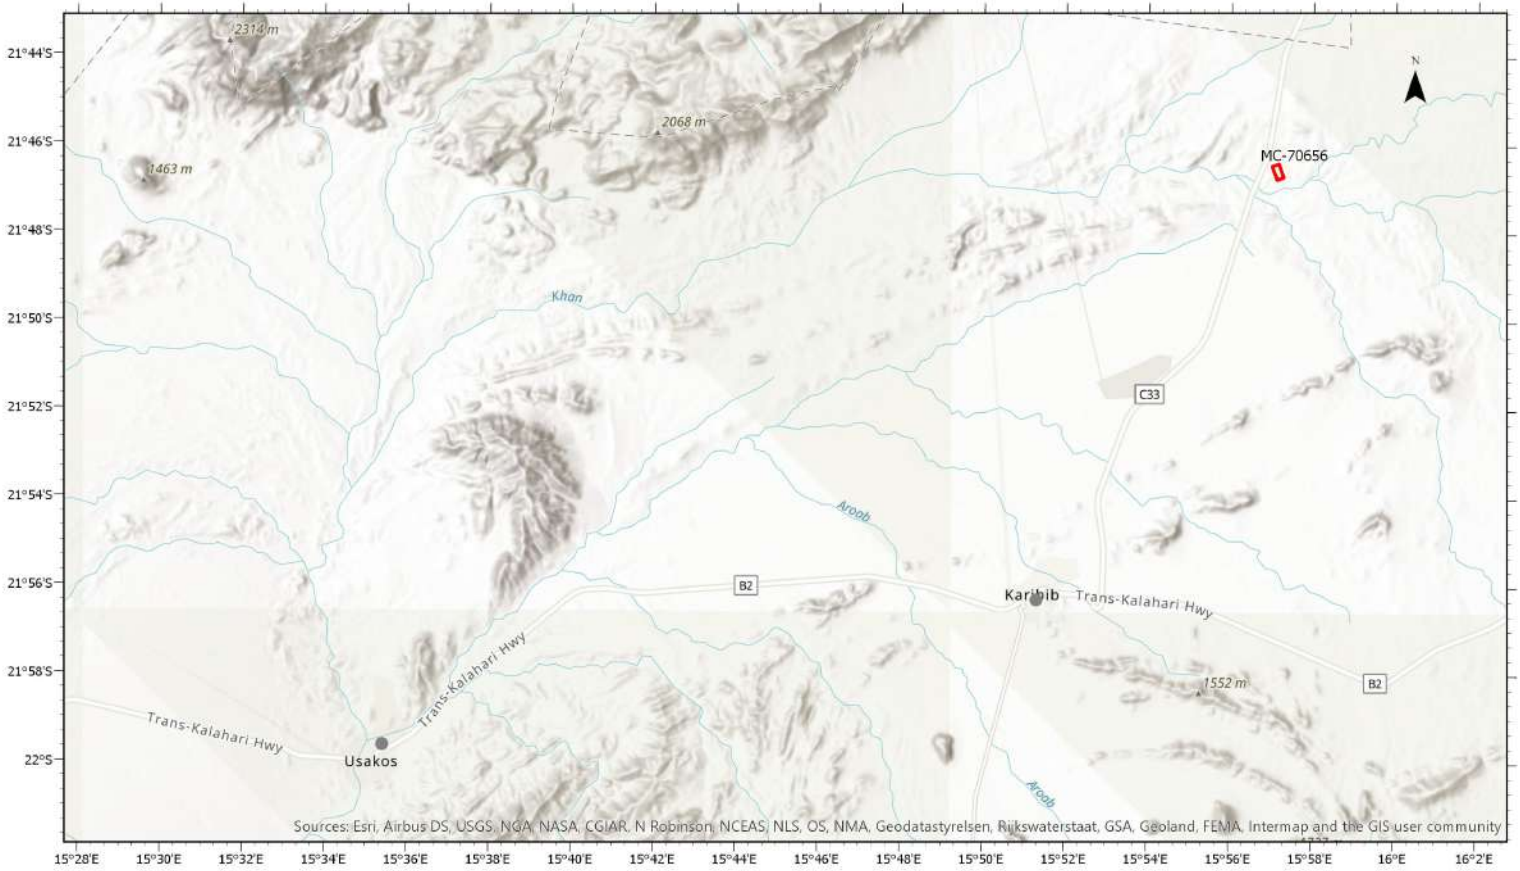

Topological map : MC 70656

- Town
- ▭ Mineral claim-70656

0 2 4 8 12 16 Kilometers