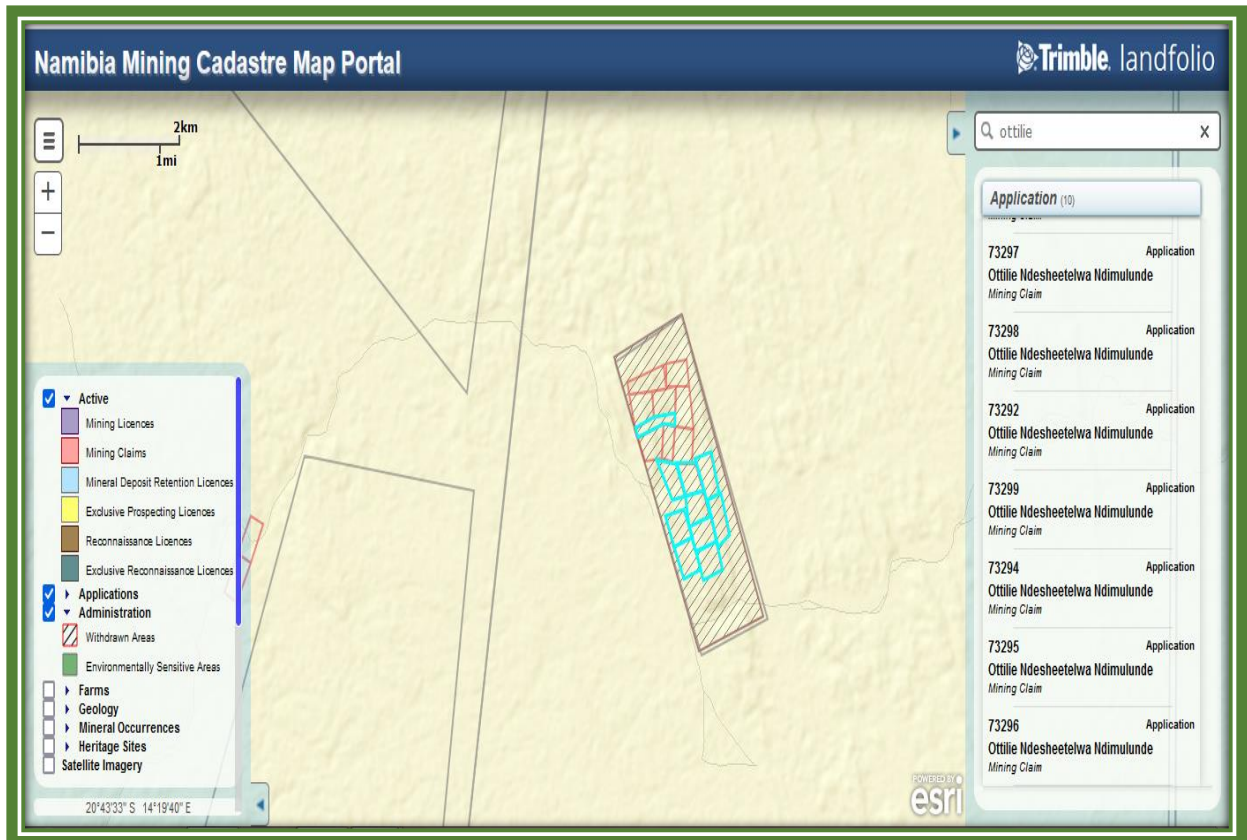

The location of the mining claims; 73291, 73292, 73293, 73294, 73295, 73296, 73297, 73298, 73299 and 73300, Khorixas District, Kunene Region (red pinned) (GPS coordinates - 20.772500 S, 14.459167 E).

The block of mining claims; 73291, 73292, 73293, 73294, 73295, 73296, 73297, 73298, 73299 and 73300 (in blue).

The diagonal map of the mining claims; 73291, 73292, 73293, 73294, 73295, 73296, 73297, 73298, 73299 and 73300, Khorixas District, Kunene Region