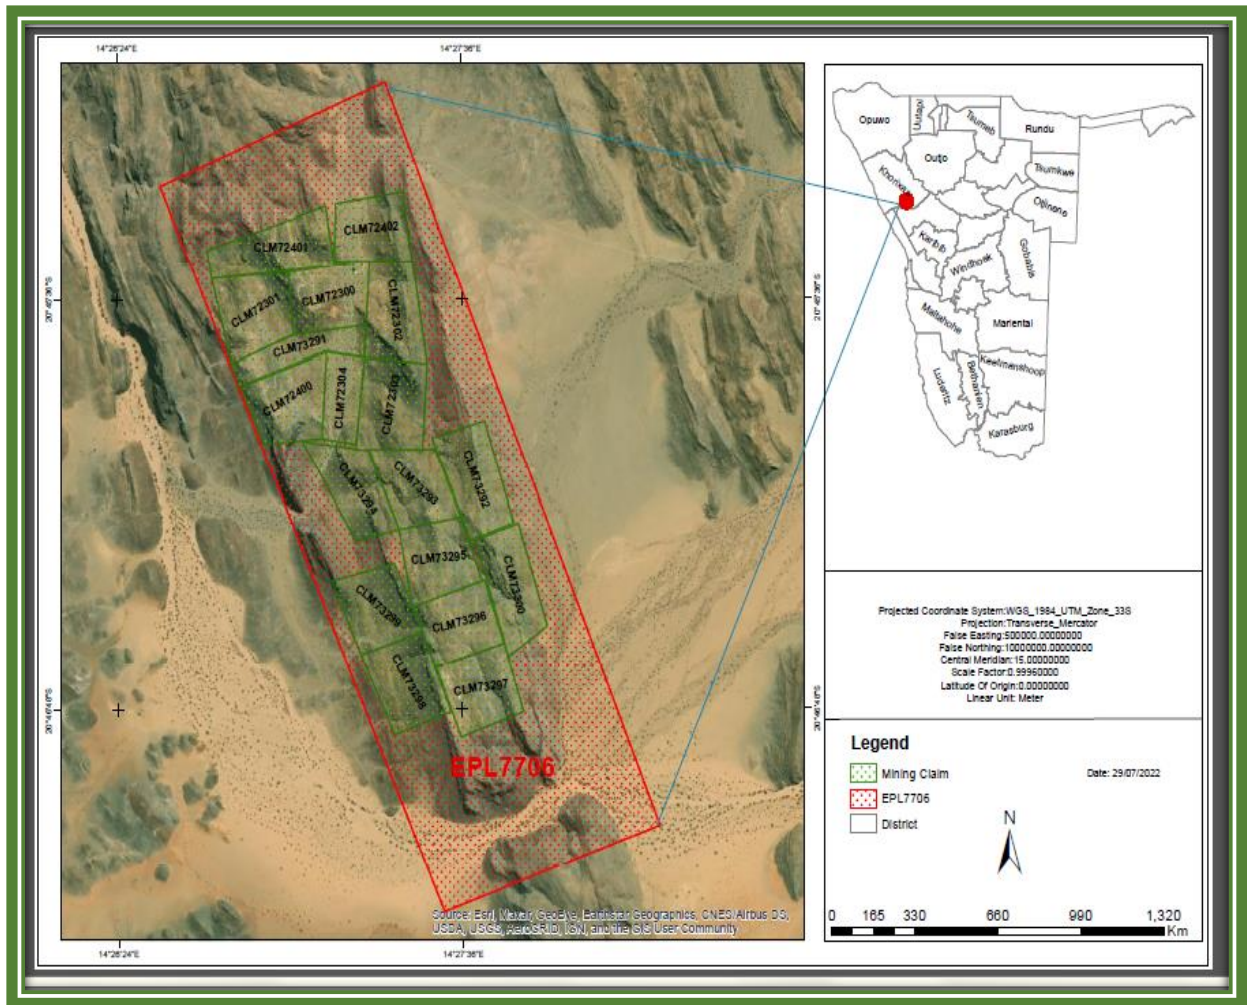

The location of the mining claims; 73291, 73292, 73293, 73294, 73295, 73296, 73297, 73298, 73299 and 73300, Khorixas District, Kunene Region (red pinned) (GPS coordinates - 20.772500 S, 14.459167 E).

The block of mining claims; 73291, 73292, 73293, 73294, 73295, 73296, 73297, 73298, 73299 and 73300 (in blue).

The diagonal map of the mining claims; 73291, 73292, 73293, 73294, 73295, 73296, 73297, 73298, 73299 and 73300, Khorixas District, Kunene Region