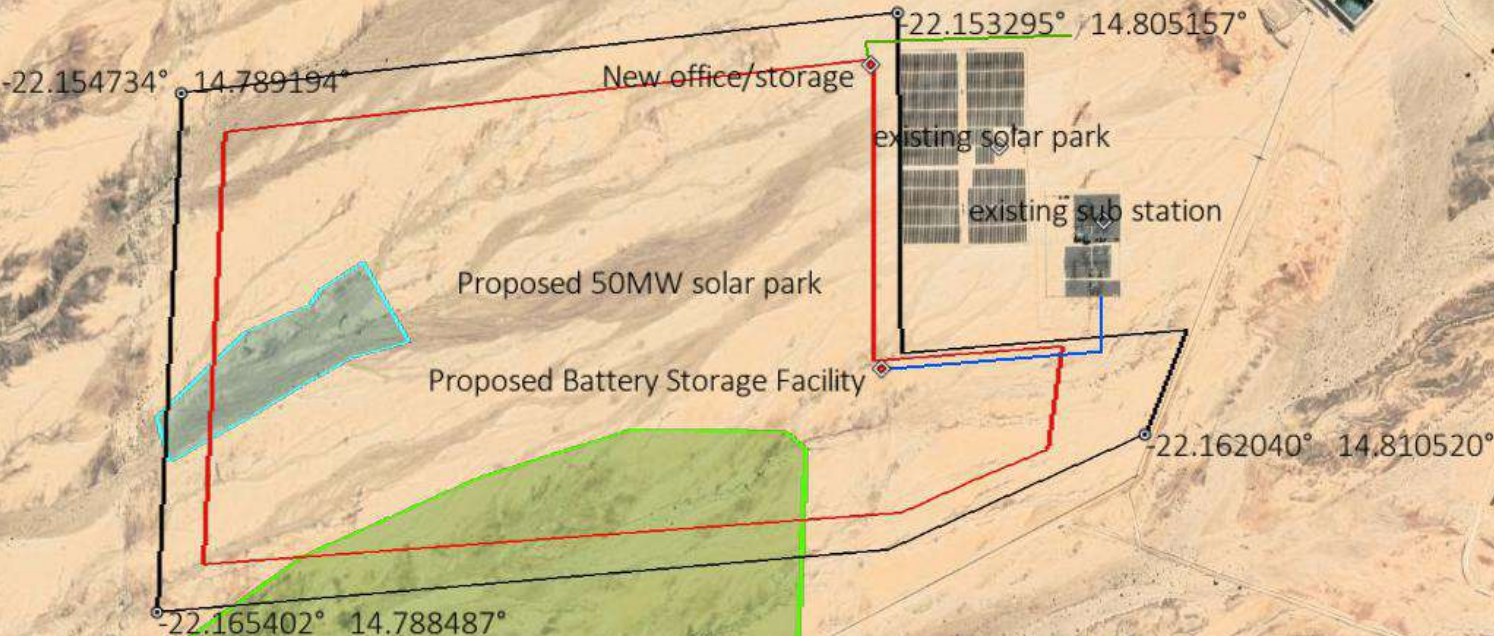

Trekkopjie 50 MW Solar Park

Legend

- coordinates
- lithops risk zone
- Proposed 50MW PV Plant
- Proposed access road
- Proposed powerline route
- ◆ Site elements
- Survey Boundary / EIA Study Area
- vegetation risk zone

Trekkopjie Uranium Mine