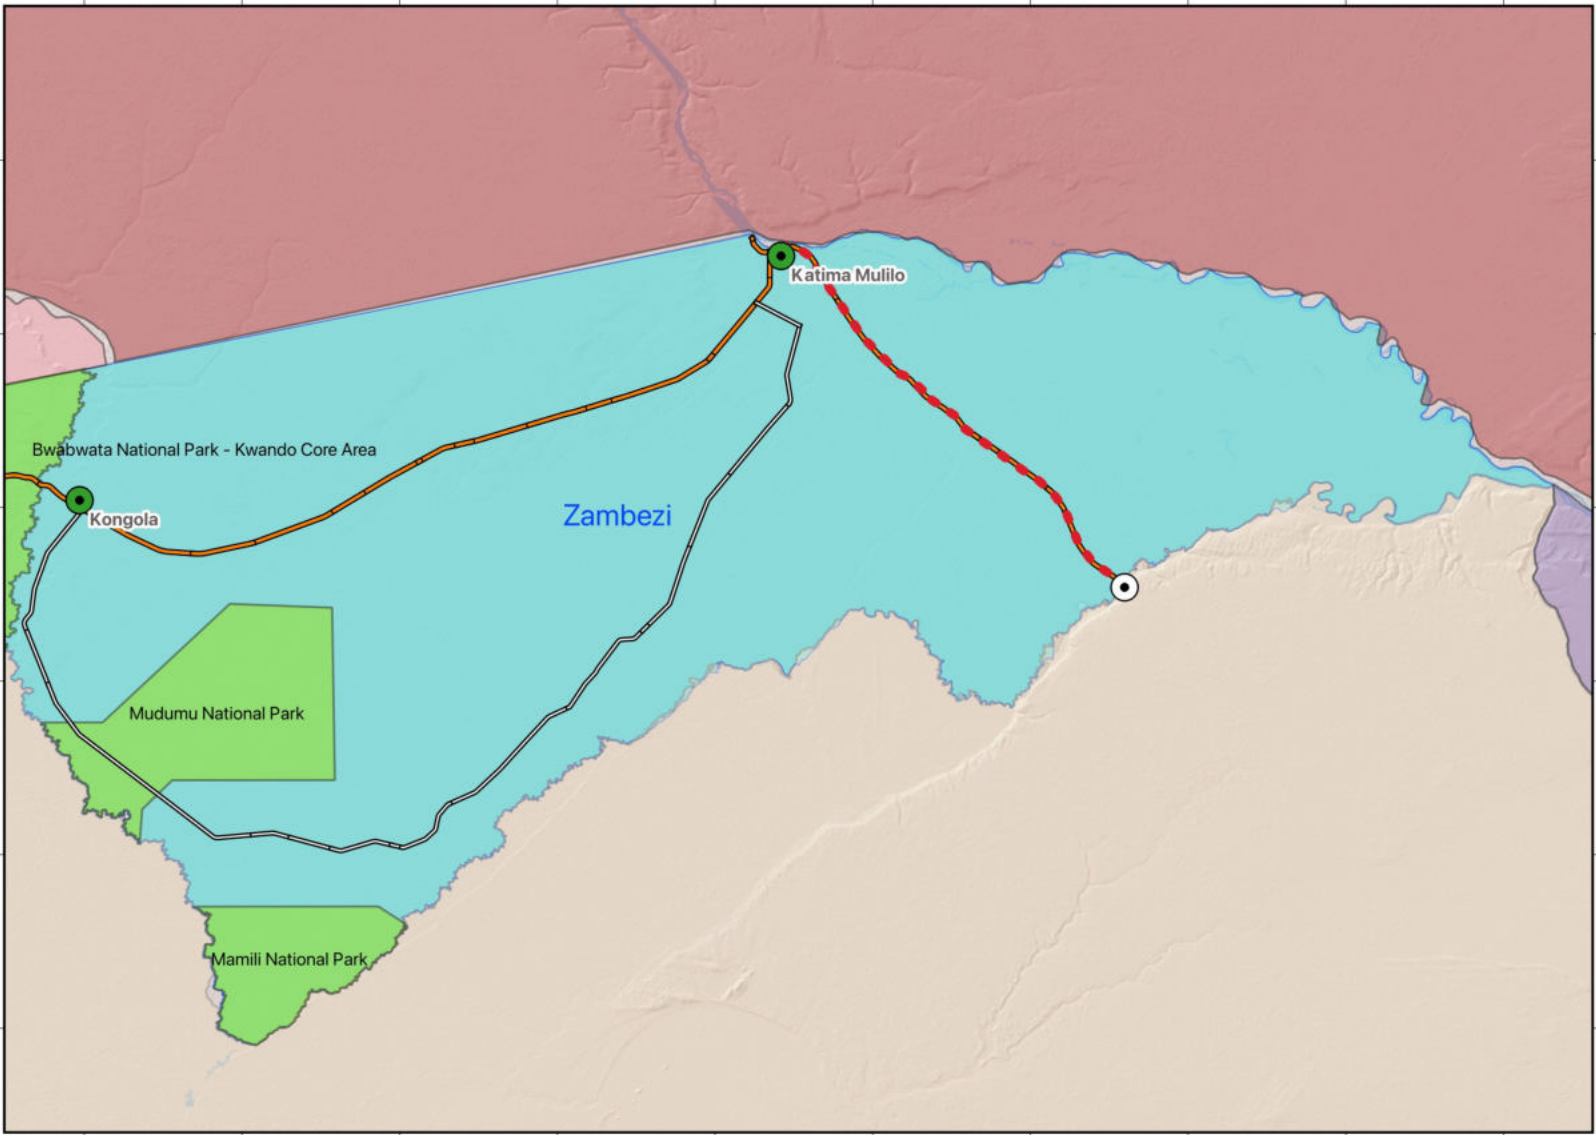

23.40 23.60 23.80 24.00 24.20 24.40 24.60 24.80 25.00 25.20

-17.38
-17.60
-17.82
-18.04
-18.26
-18.48

- Legend**
- Towns
 - Ngoma Border Post
 - Trunk Roads
 - Main Roads
 - Paratus Optic Fibre Line
 - Protected Areas
 - Regions
 - Angola
 - Botswana
 - Zambia
 - Zimbabwe

Site coordinates:
 Latitude: -17.91472503,
 Longitude: 24.71211924
 EPSG:4326 WGS 84
 Scale 1:950,000

0 10 20 30 km

Reference: ECC/45/527
 Cartography: D Hoffman 7/2024

23.40 23.60 23.80 24.00 24.20 24.40 24.60 24.80 25.00 25.20