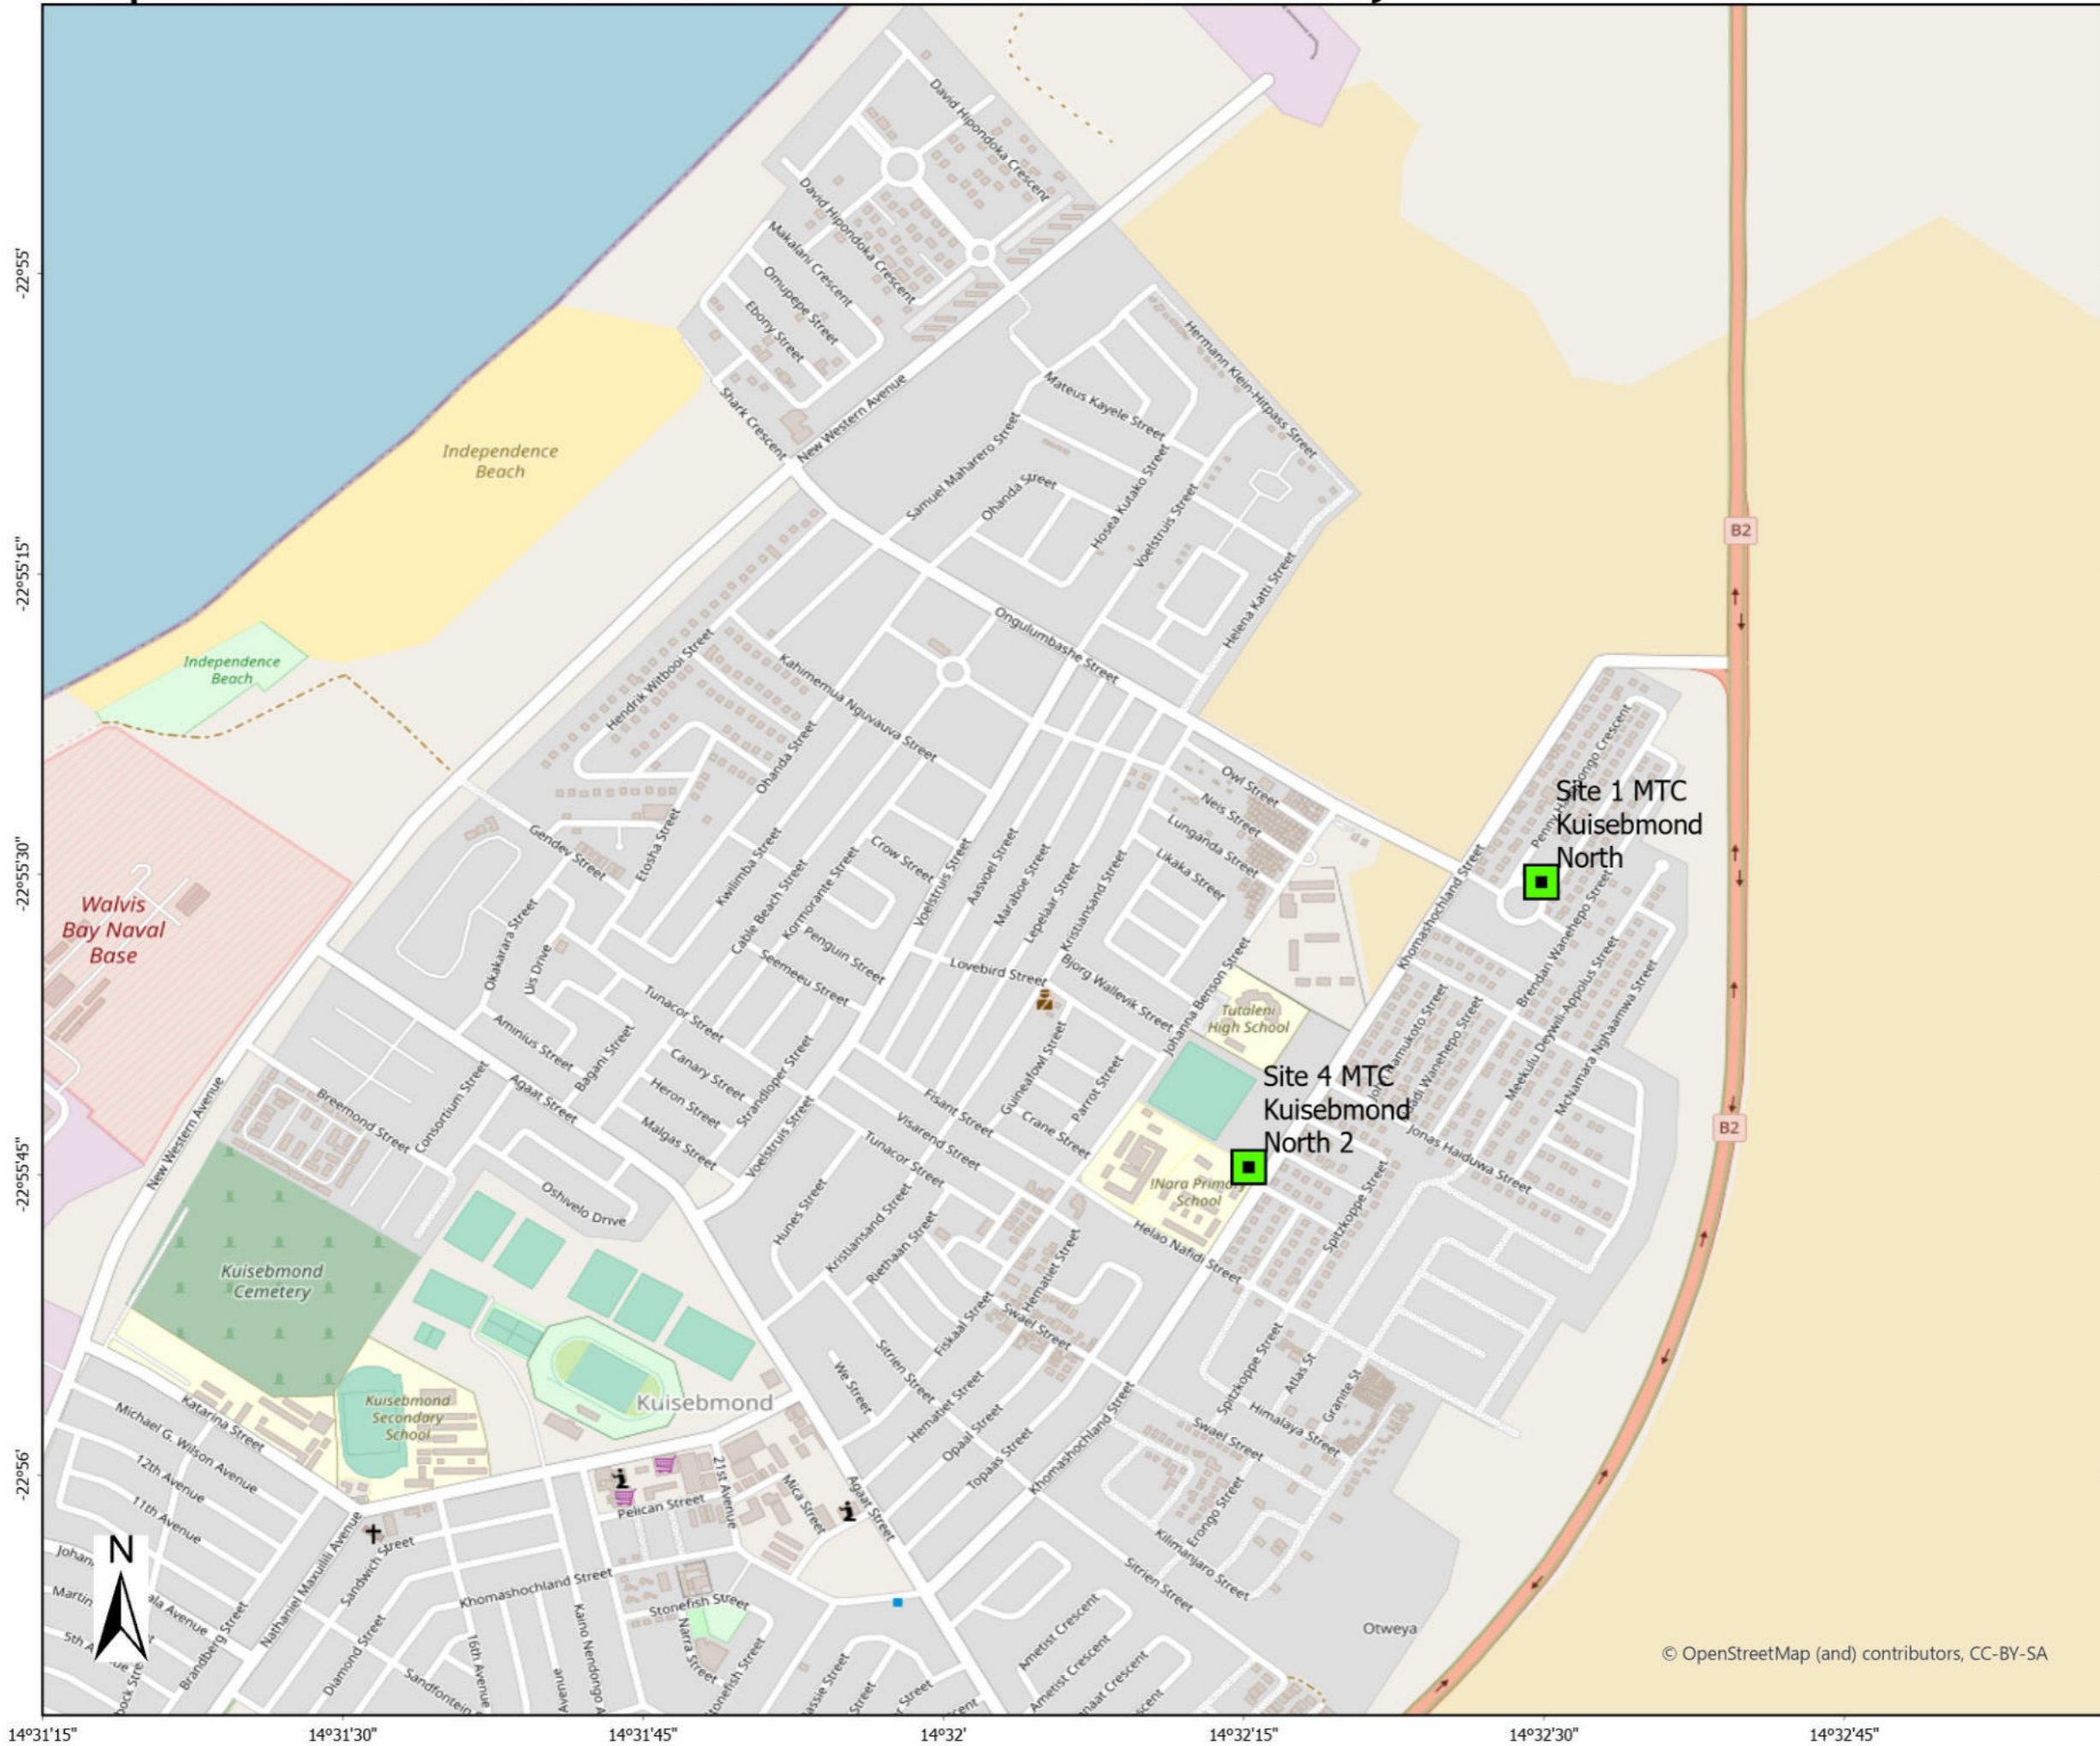

Proposed Site location for MTC Tower in Walvis Bay

Legend

- Proposed Site
- Street

Data Sources:
Esri World Imagery Basemap

FIGURE NO.:	MAP NUMBER: 22-0543-02
DRAWN BY: M. CLOETE ENVIRONMENTAL CONSULTANT	REVIEWED BY: M. VAN ROOYEN TECHNICAL DIRECTOR
DATUM: WGS84	DATE: 27 JANUARY 2023
PROJECTION: GEOGRAPHIC	
PROJECT: ENVIRONMENTAL ASSESSMENT FOR FIVE TELECOMMUNICATION SITES IN WALVIS BAY, ERONGO REGION	
CLIENT: MOBILE TELECOMMUNICATIONS LIMITED (MTC)	

© OpenStreetMap (and) contributors, CC-BY-SA