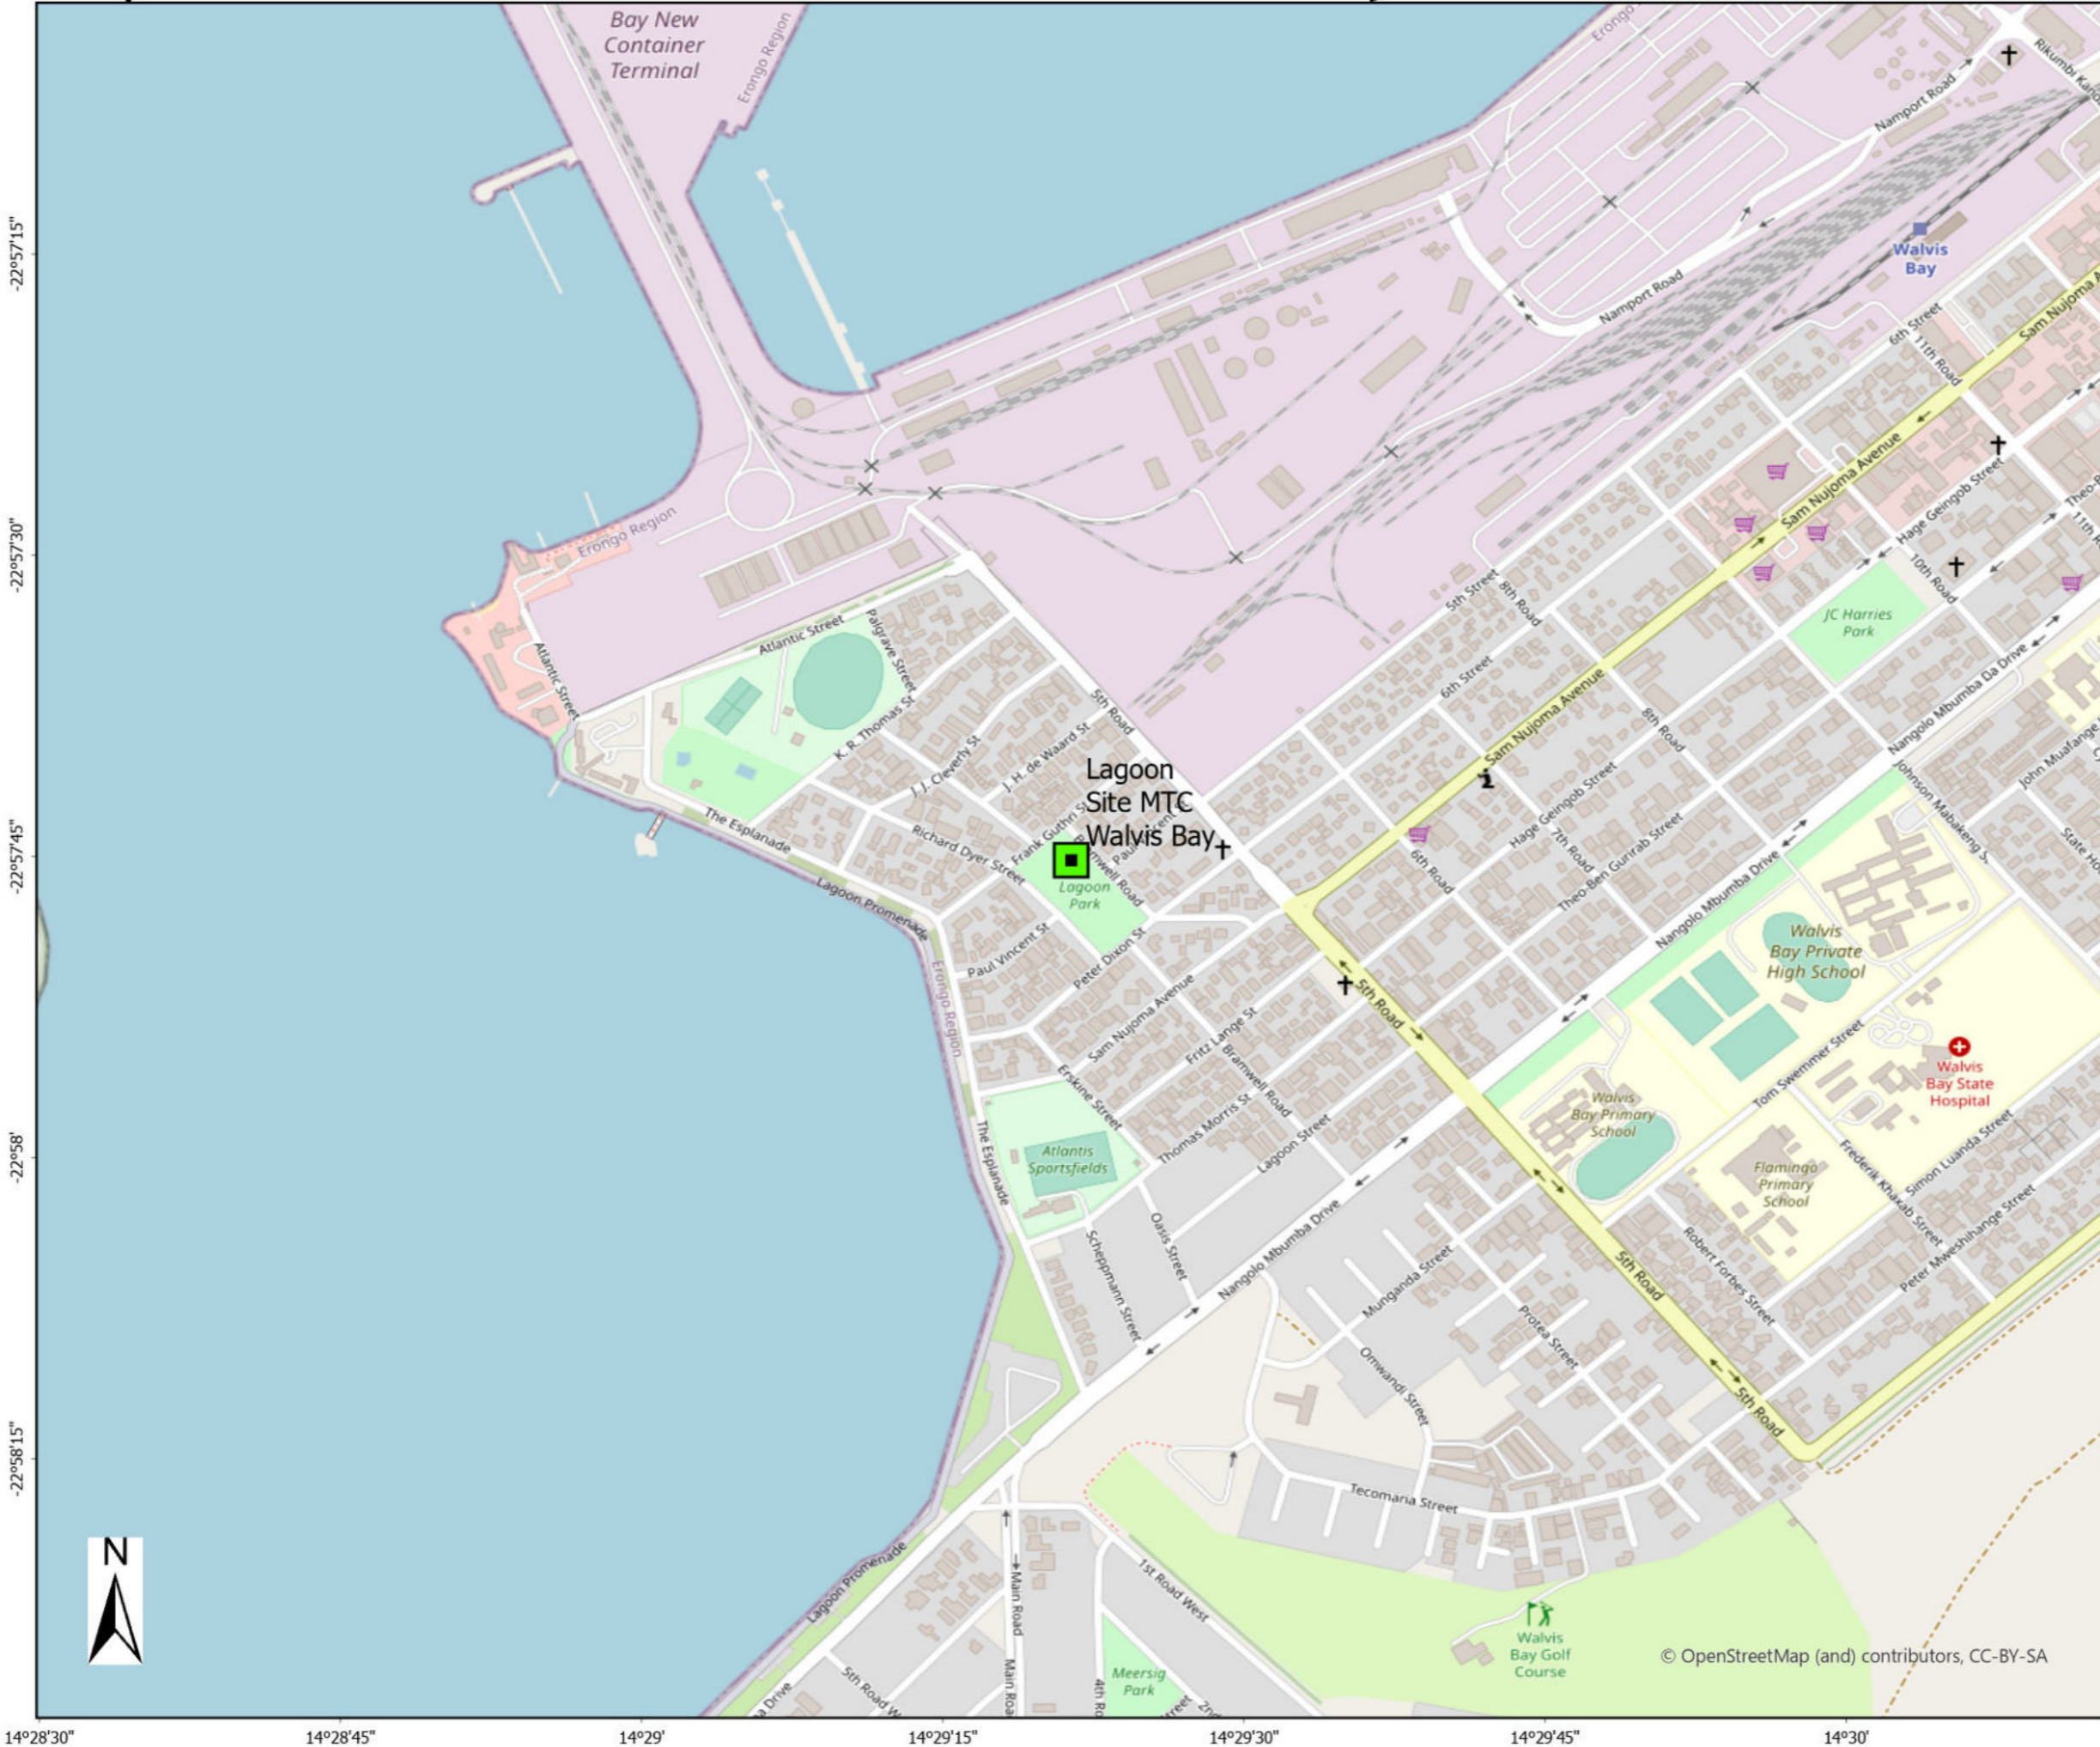

# Proposed Site location for MTC Tower in Walvis Bay

## Legend

- Proposed Site
- Street

Data Sources:  
Esri World Imagery Basemap

FIGURE NO.:	MAP NUMBER: 22-0543-02
DRAWN BY: M. CLOETE ENVIRONMENTAL CONSULTANT	REVIEWED BY: M. VAN ROOYEN TECHNICAL DIRECTOR
DATUM: WGS84	DATE: 27 JANUARY 2023
PROJECTION: GEOGRAPHIC	
PROJECT: ENVIRONMENTAL ASSESSMENT FOR FIVE TELECOMMUNICATION SITES IN WALVIS BAY, ERONGO REGION	
CLIENT: MOBILE TELECOMMUNICATIONS LIMITED (MTC)	

© OpenStreetMap (and) contributors, CC-BY-SA