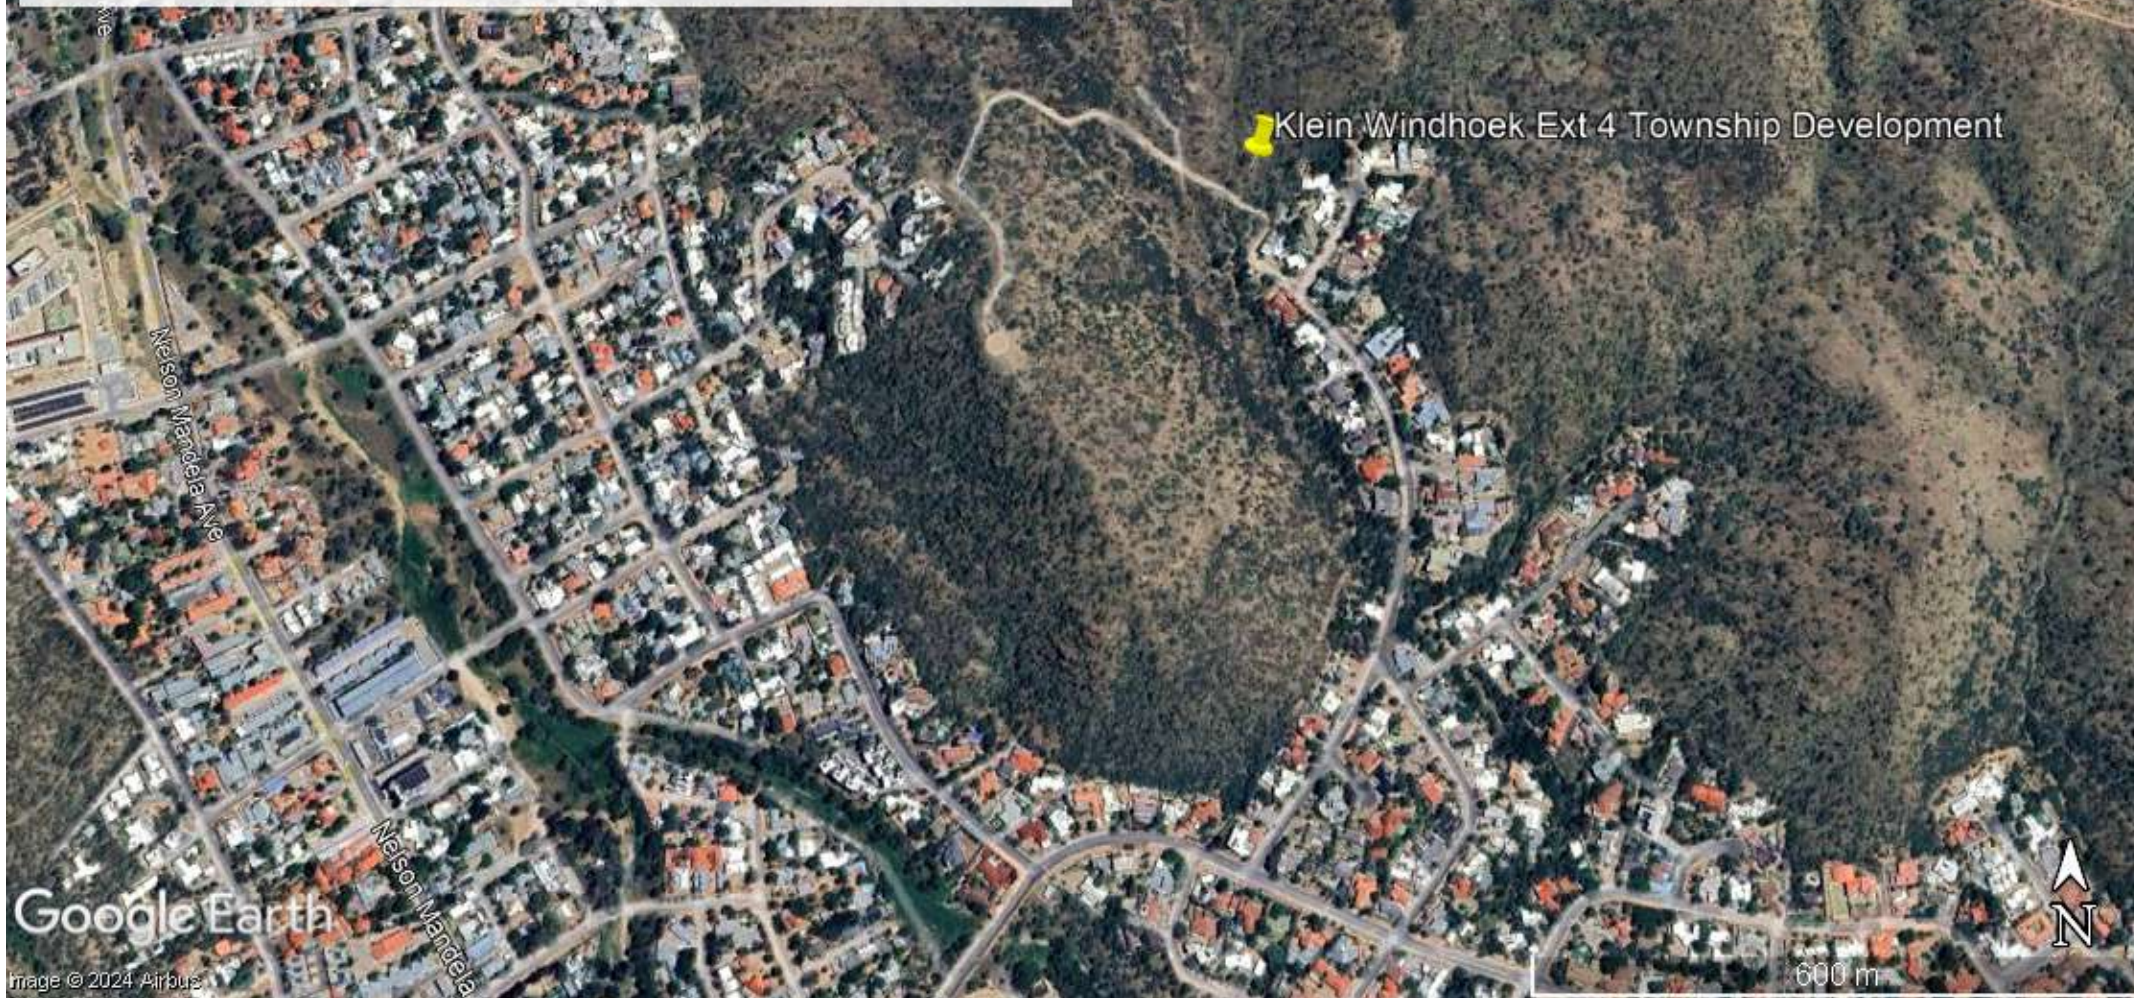

# Klein Windhoek Ext 4 Township Development

Coordinates:  
Latitude: -22.556957°  
Longitude: 17.107924°

## Legend

 Klein Windhoek Ext 4 Township Development

 Klein Windhoek Ext 4 Township Development

Google Earth

Image © 2024 Airbus

600 m