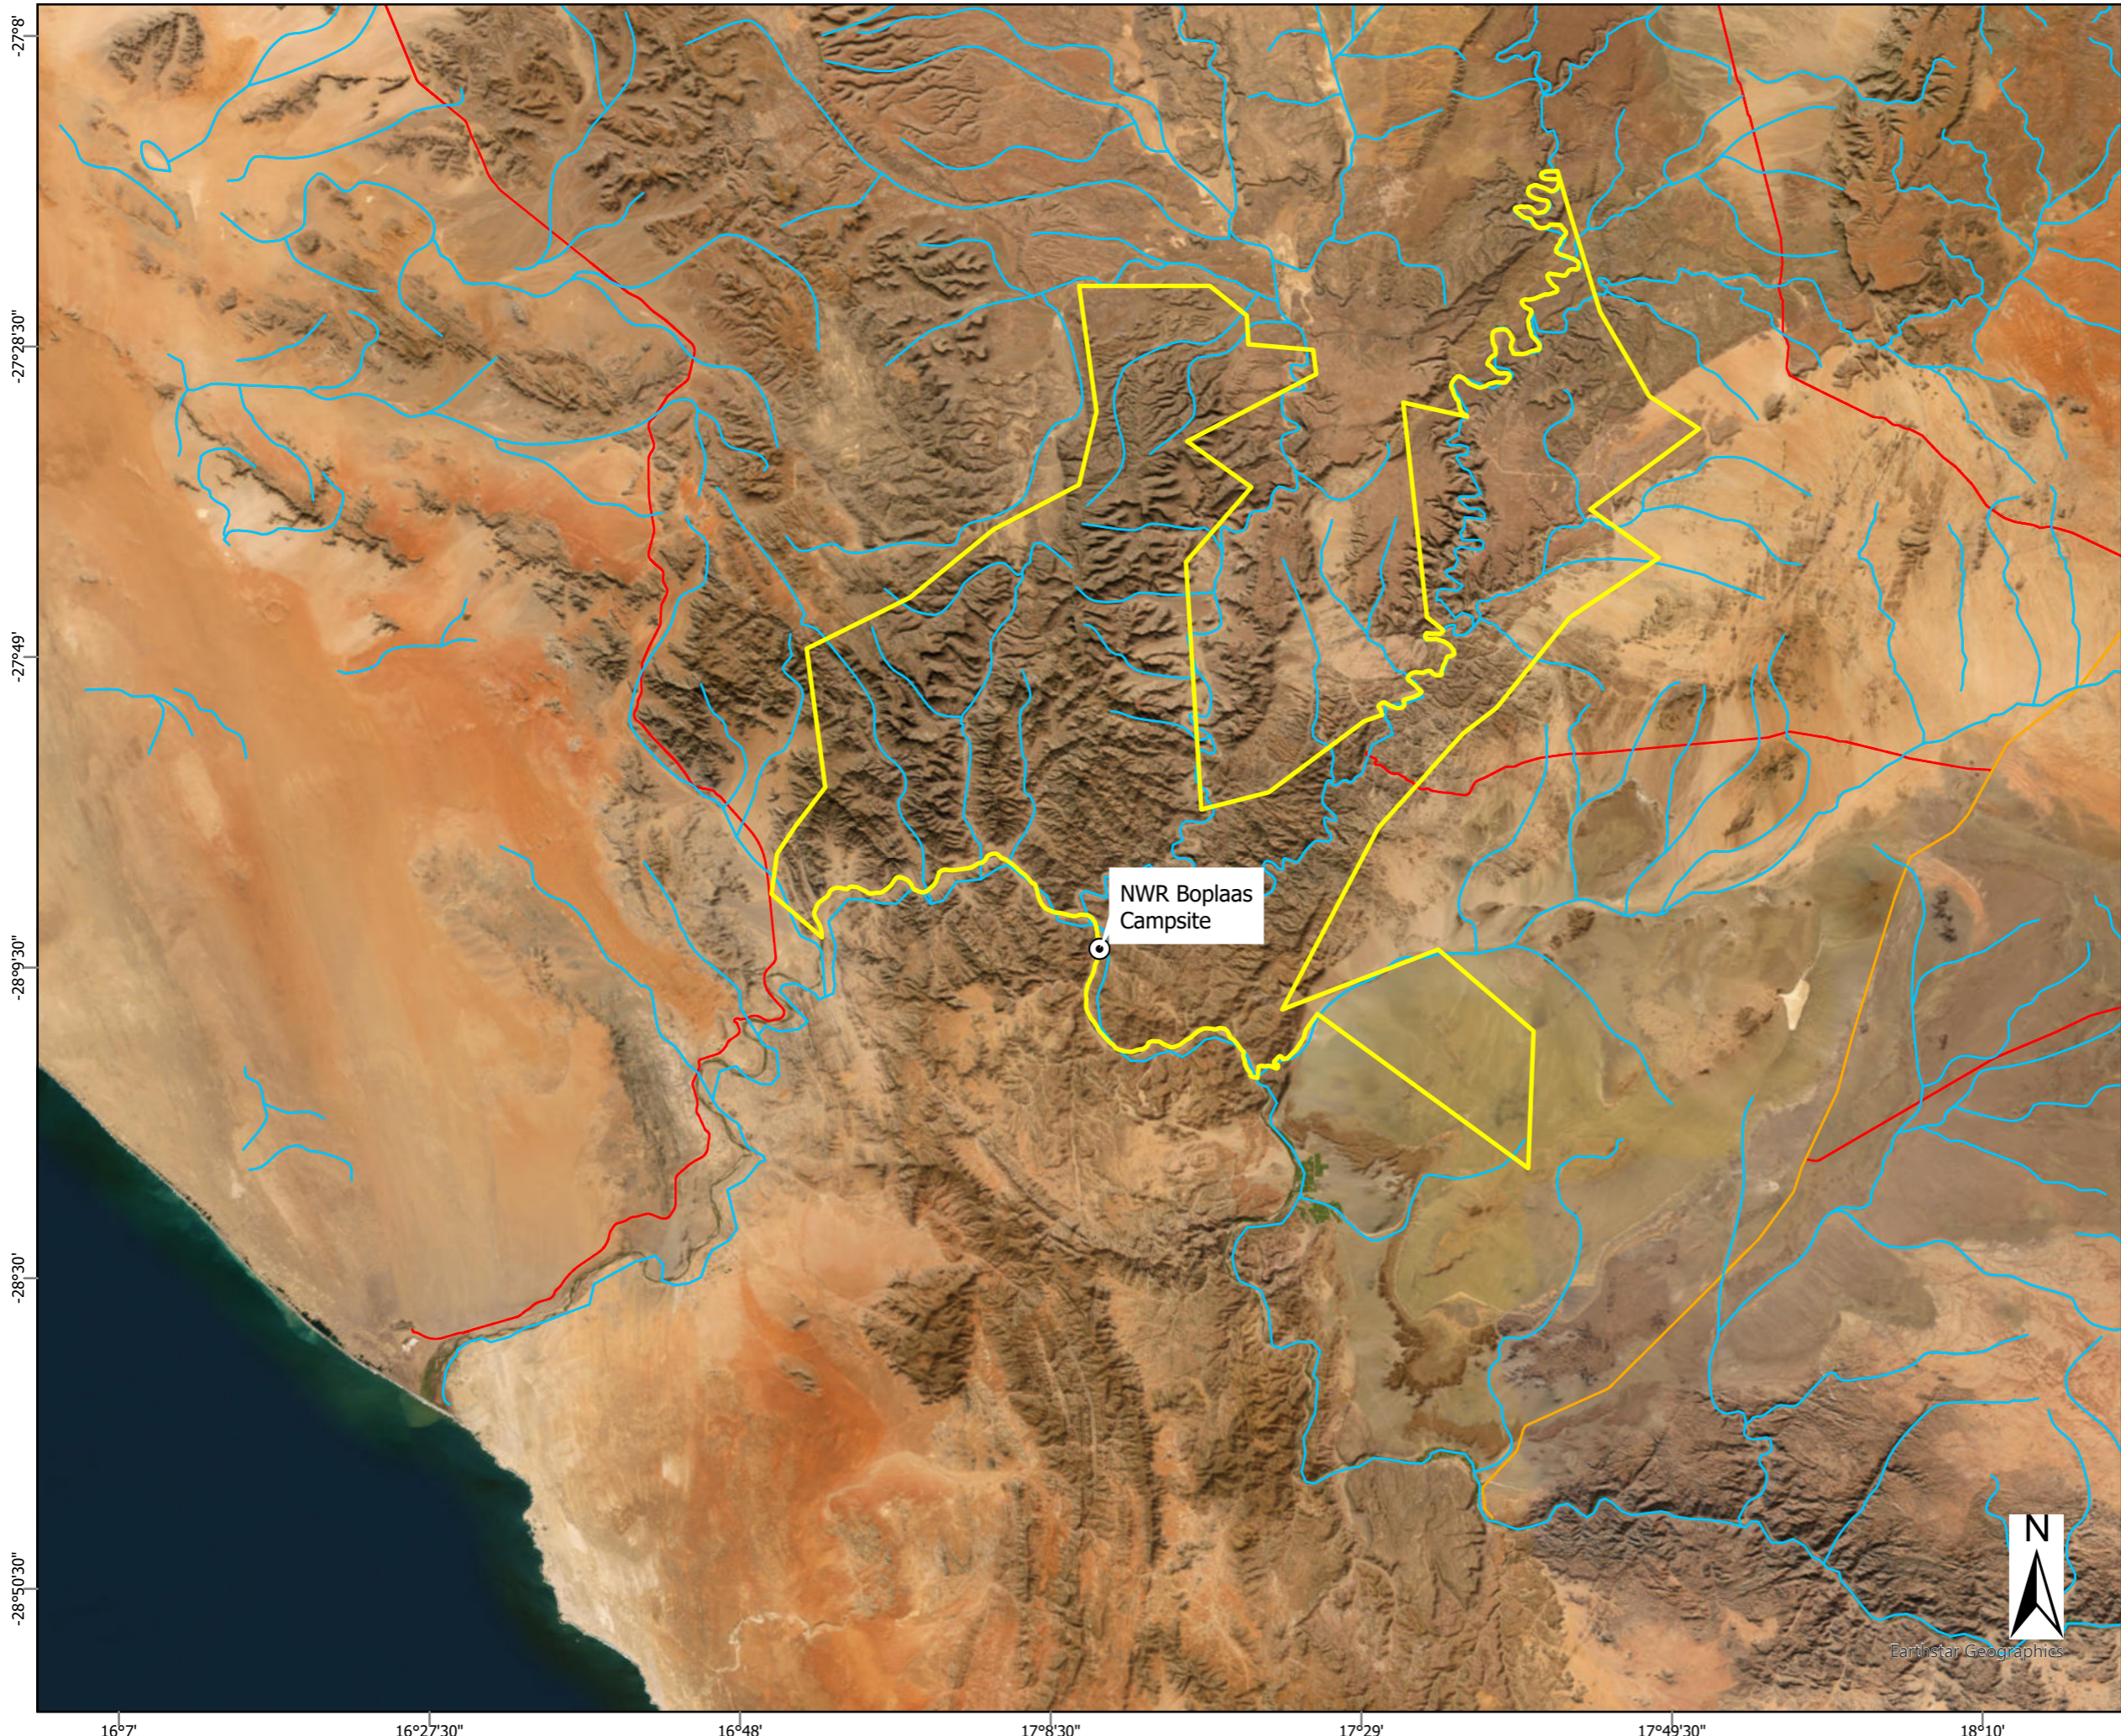

NAMIBIA WILDLIFE RESORTS: BOPLAAS CAMPSITE LOCALITY MAP

- Legend**
- Site Location
- Road Network**
- Main Roads N13
 - Trunk Roads N13
- Rivers and Streams**
- Rivers
 - ▭ Ai-Ais Hot Springs Game Park

Data Sources:
Esri World Imagery Basemap

FIGURE NO.:	MAP NUMBER: 24-0354-01
DRAWN BY: N NELIWA ENVIRONMENTAL CONSULTANT	REVIEWED BY: V SHIKWAYA PROJECT MANAGER
DATUM: WGS84	DATE: 12 JULY 2024
PROJECTION: GEOGRAPHIC	
PROJECT: DEVELOPMENT OF ENVIRONMENTAL MANAGEMENT PLAN FOR BOPLAAS CAMPSITE	
CLIENT: NAMIBIA WILDLIFE RESORTS	