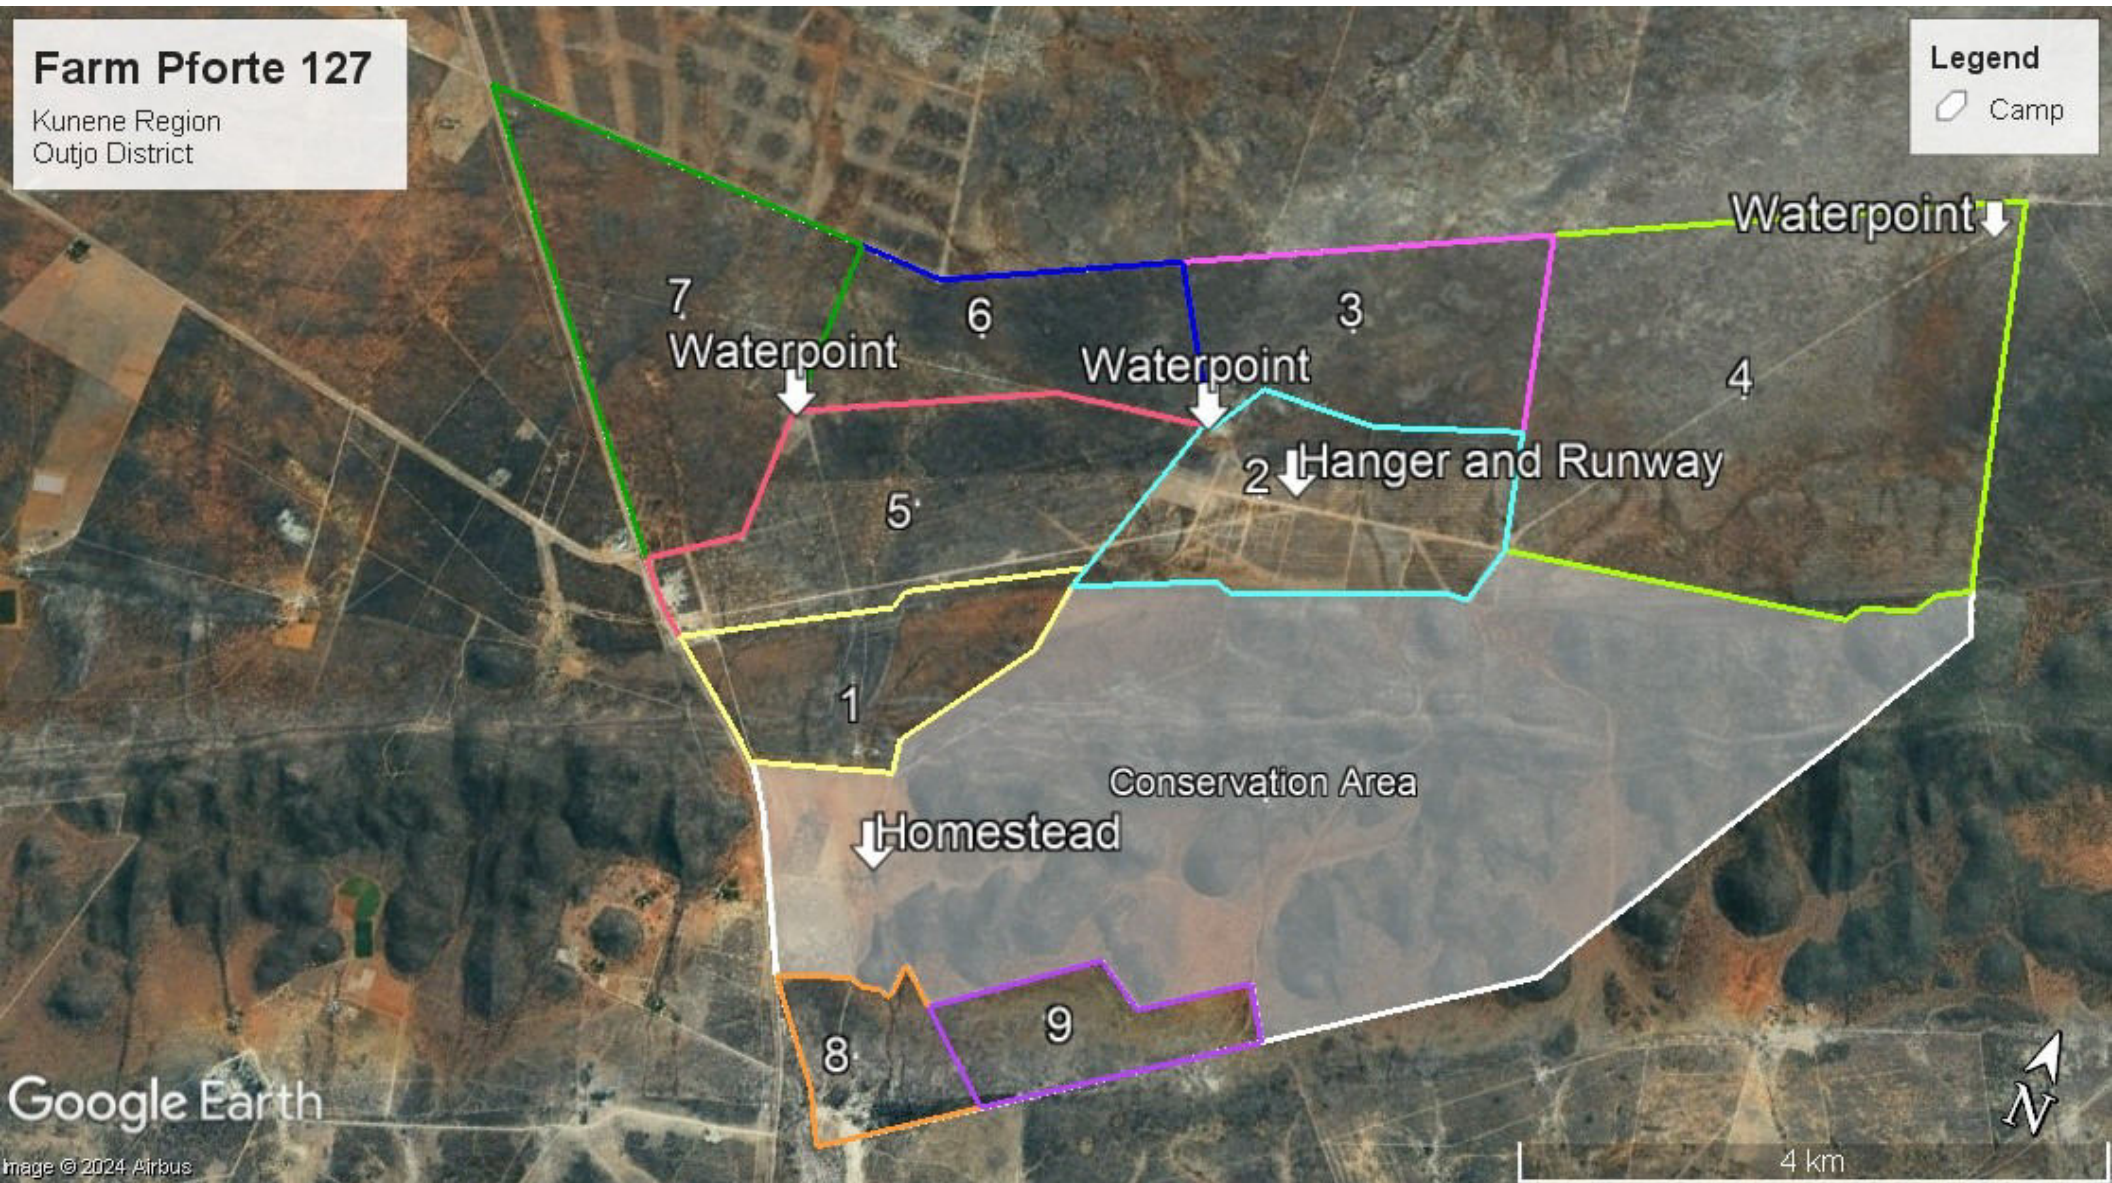

Farm Pforte 127

Kunene Region
Outjo District

Legend
Camp

Google Earth

Image © 2024 Airbus

4 km