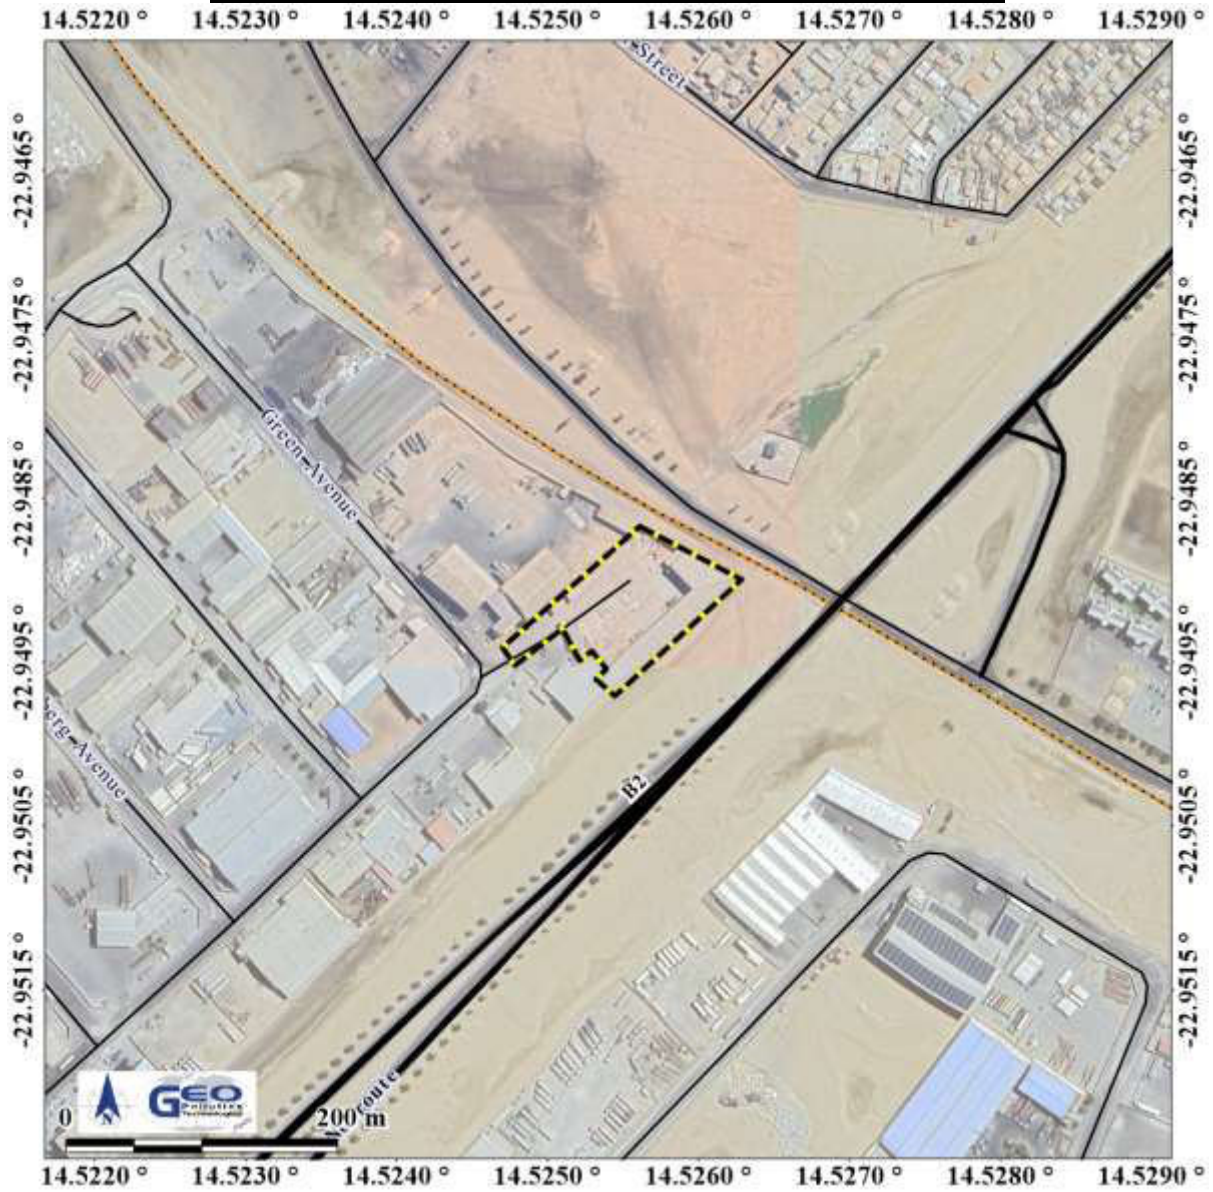

Project Location – Pindulo Logistics Erf 5224, Walvis Bay

-  Project Location
-  Property Boundary
-  Trunk Roads
-  Other Roads
-  Railway Lines
-  Country Boundary