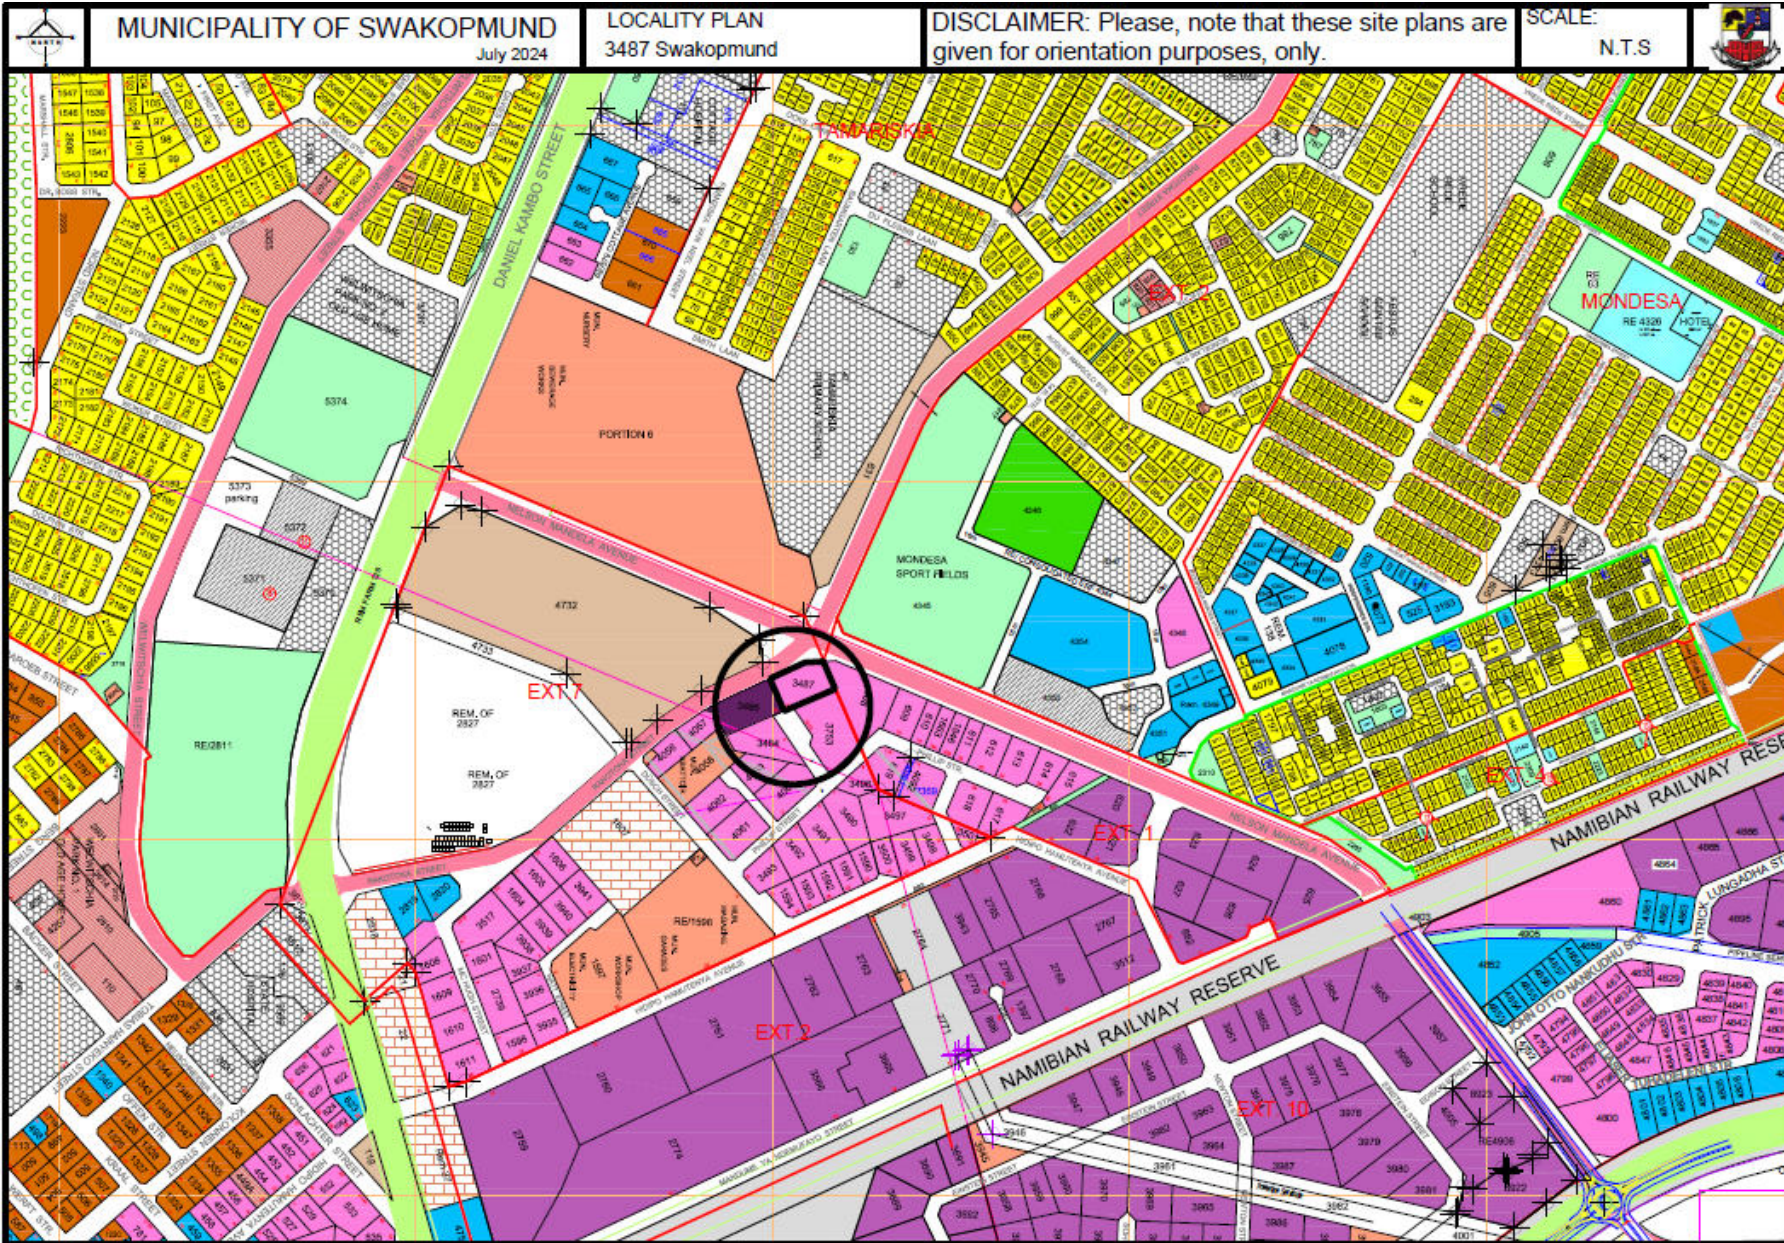

# LOCALITY MAP FOR THE LIQUID PETROLIUM GAS (LPG) FACILITY AT ERF 3487, SWAKOPMUND

MUNICIPALITY OF SWAKOPMUND  
July 2024

LOCALITY PLAN  
3487 Swakopmund

DISCLAIMER: Please, note that these site plans are given for orientation purposes, only.

SCALE:  
N.T.S

**Coordinates**  
-22.665212" S,  
14.537759" E