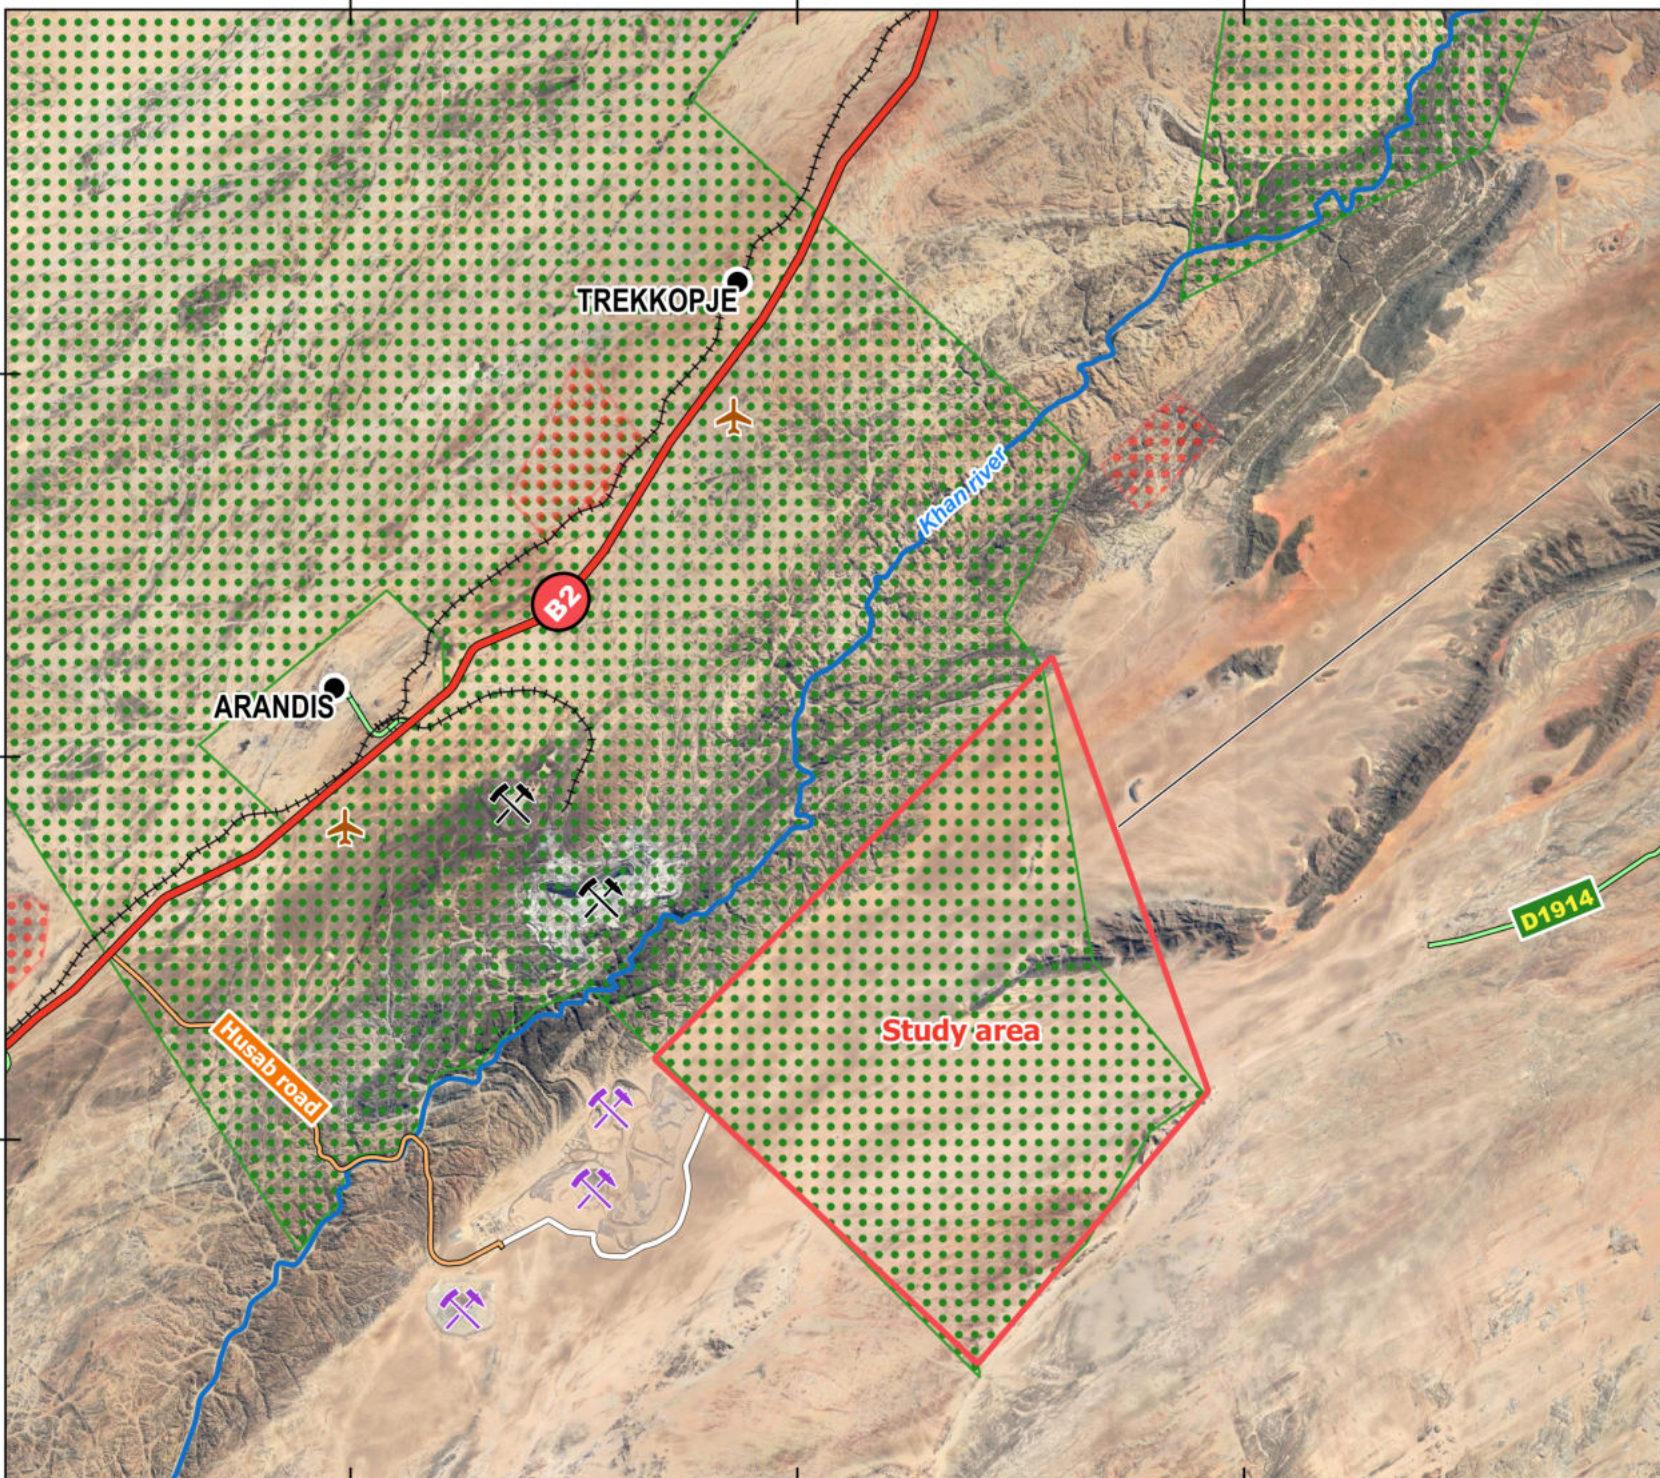

14°58'48"E

15°7'12"E

15°15'36"E

LOCALITY MAP

LEGEND

- Town
- ✈ Aerodrome
- ⚒ Husab mine
- ⚒ Rössing mine
- ++++ Railway
- Husab road
- Trunk road
- District road
- Track to site
- ▨ #Gaingu consevancy
- ▨ Mining withdrawn area

Map drawn by:

Tortoise
Environmental
Consultant (TEC)

P. O. Box 35473, Kleine Kuppe
Tel:+264-61-225 776
www.tec.com.na
Unit 17, No 40
Elysium Fields Office Complex
Berg Street, Klein Windhoek

Date: March 2024

Site centre Lat: -22.53234

Coordinates: Long: 15.16453

ERONGO REGION
Arandis Constituency

SCALE: 1:197,000

14°58'48"E

15°7'12"E

15°15'36"E

22°19'12"S

22°26'24"S

22°33'36"S