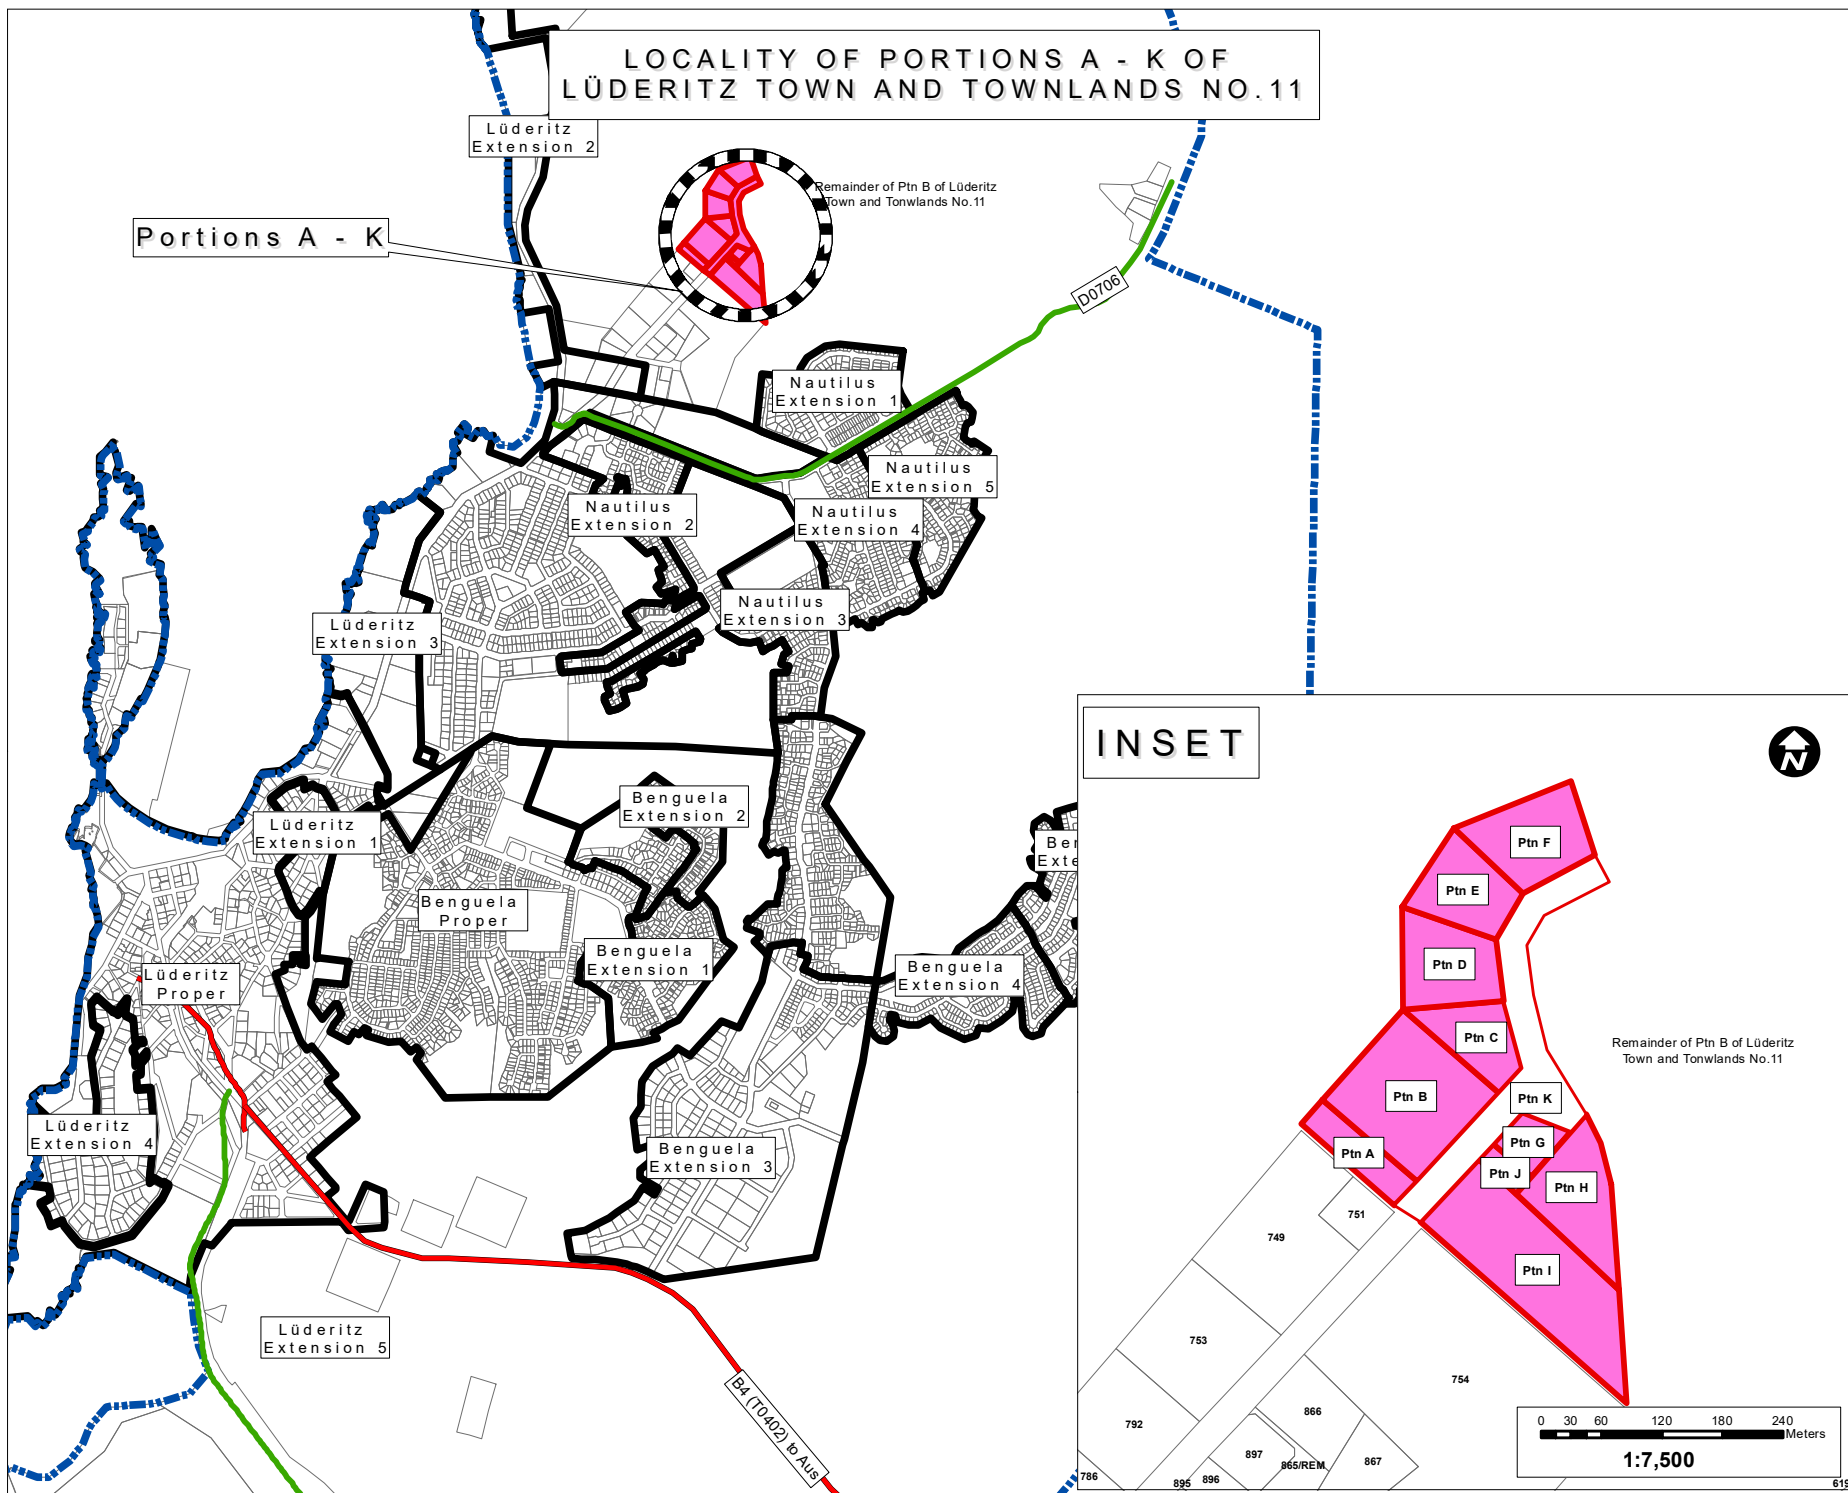

LOCALITY OF PORTIONS A - K OF LÜDERITZ TOWN AND TOWNLANDS NO.11

LÜDERITZ

Legend

- Zoning**
- General Industrial
- Portions A - K
 - Cadastral Boundary
 - Planned Erven
 - Extension Boundary
 - Townlands Boudary
 - Trunk Road
 - District Road

**STUBENRAUCH
PLANNING CONSULTANTS
TOWN AND REGIONAL PLANNERS**

pc box 41404 tel: 061-251189
windhoek tel: 061-252490
namibia fax: 061-252157
email: spc@spc.com.na

LÜDERITZ

LOCALITY MAP

DATE	DRAWN	DRAWING NO
March 2024	BB	W23054-1