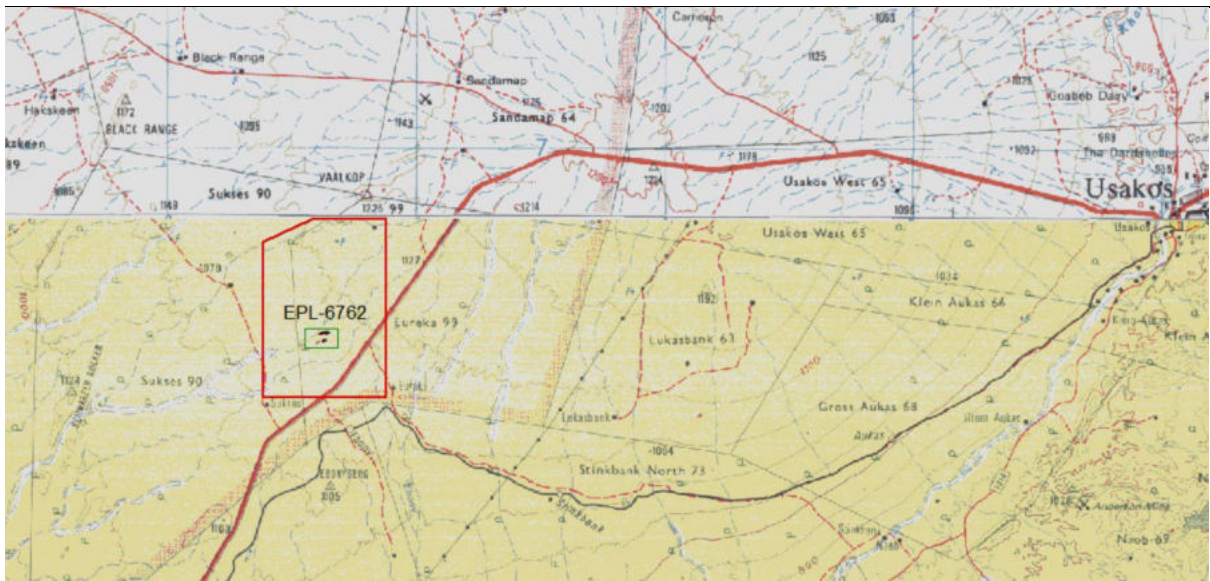

The EPL is located on Eureka Farm 99, and Sukses Farm 90, which is located approximately 30km west from Usakos north of the B2.

Corner	X	Y
1	15.23110479	-22.00832942
2	15.24990324	-22.00000013
3	15.27896487	-22.00009618
4	15.27914855	-22.06510977
5	15.23121859	-22.06518448
6	15.23110479	-22.00832942