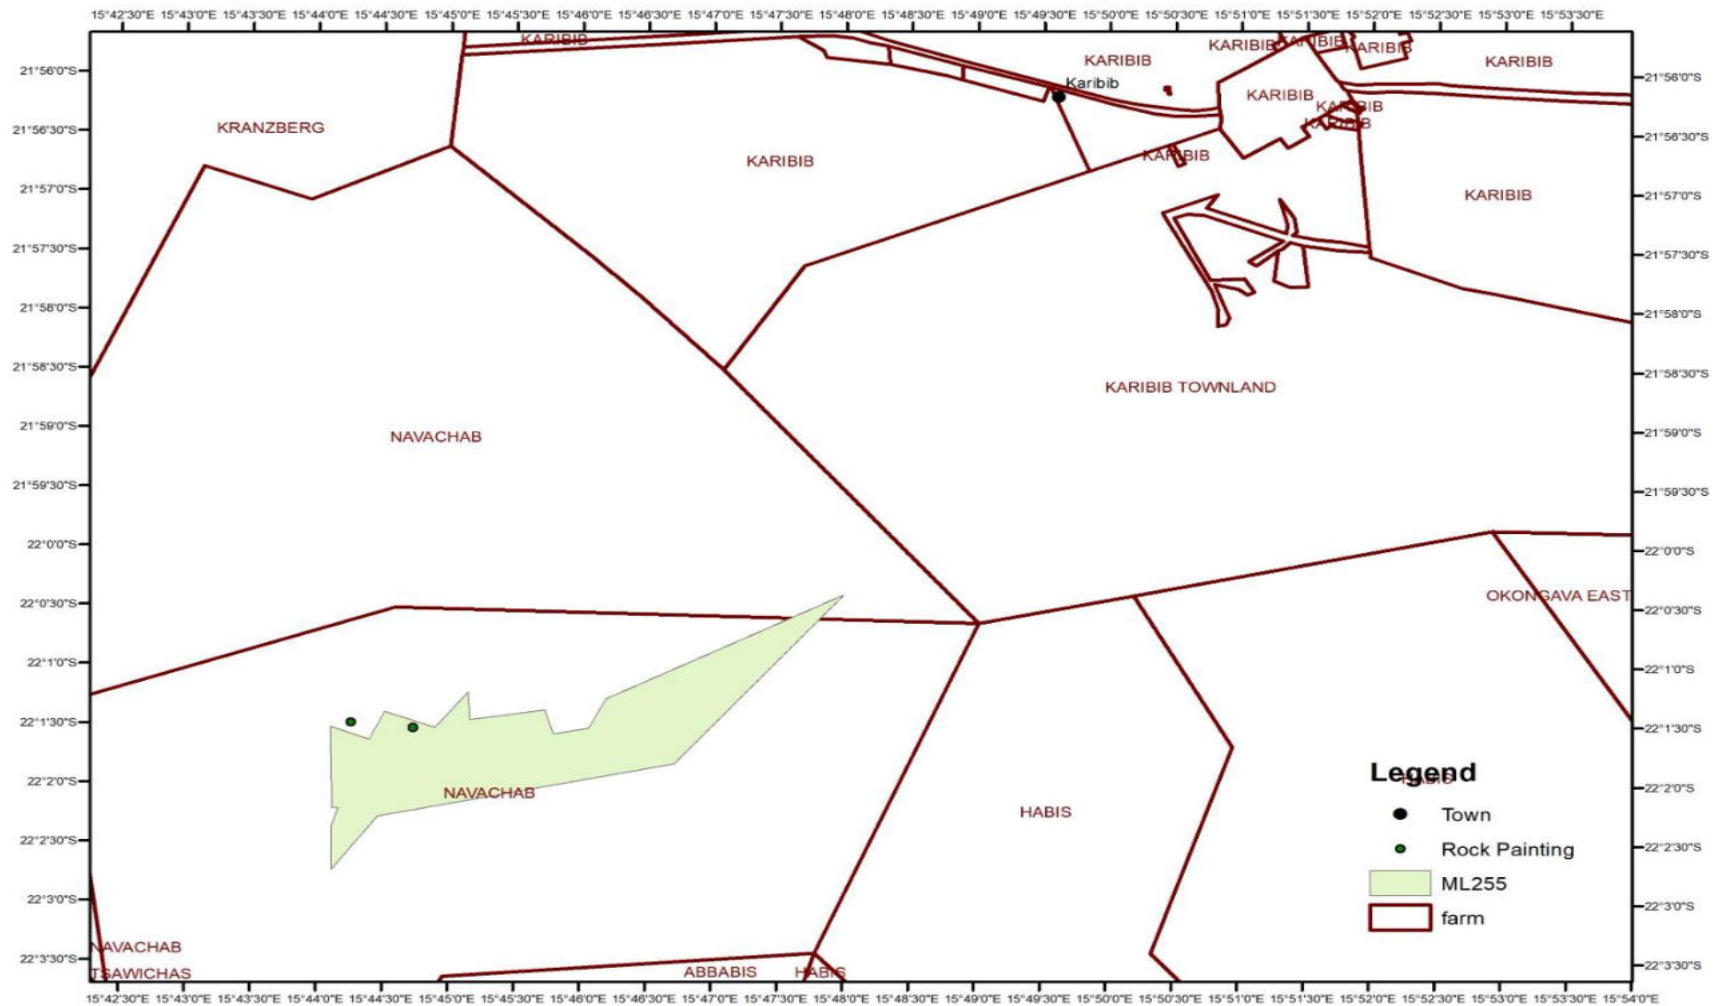

Figure 1: Orientation of ML 255, Farm Mon Repos, Karibib, Erongo Region (Polygon) (GPS coordinates - 22.028056 S, 15.756111 E).

Figure 2: Location of ML 255 Karibib, Erongo Region (light grey polygon) (GPS coordinates - 22.028056 S, 15.756111 E).