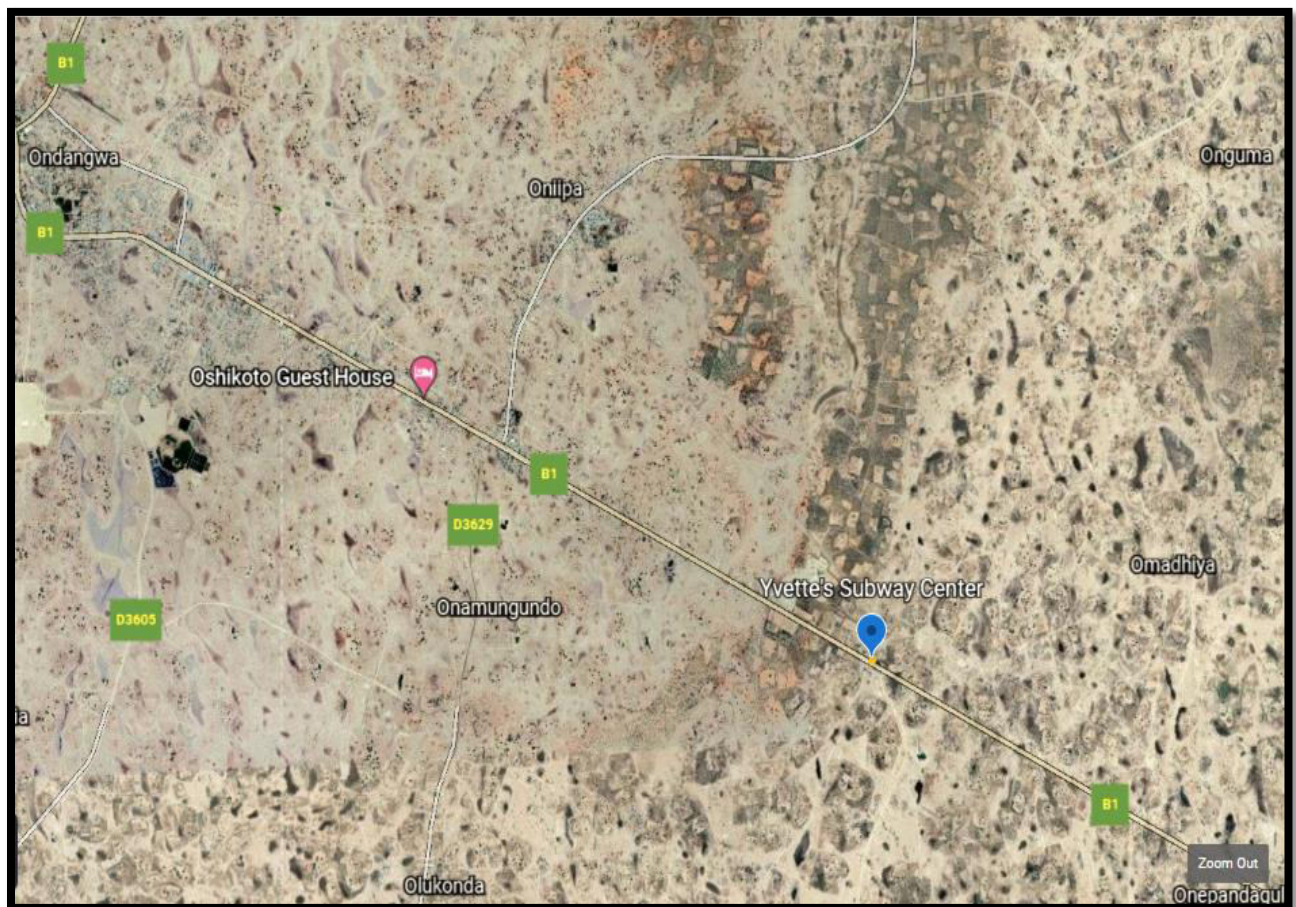

## 2.1 Location

The Yvette's Subway Center is located within the communal land, 6 km from Ondangwa Town along the Ondangwa –Omuhiya B1 road. The GPS coordinates for the business site are as follows;

**TABLE 1:YSC'S GPS COORDINATES**

Waypoint No.	Latitude	Longitude
1	17.96060	16.07818
2	17.07818	16.07839
3	17.96008	16.07813
4	17.96051	16.07795

**FIGURE 1: LOCATION OF YVETTE'S SUBWAY CENTER**

## 2.2 Accessibility

In terms of accessibility, the business is residing next to the main road (B1 man road) and therefore easily accessible.

FIGURE 2: EASE ACCESS TO THE SITE

## 2.3 Topography