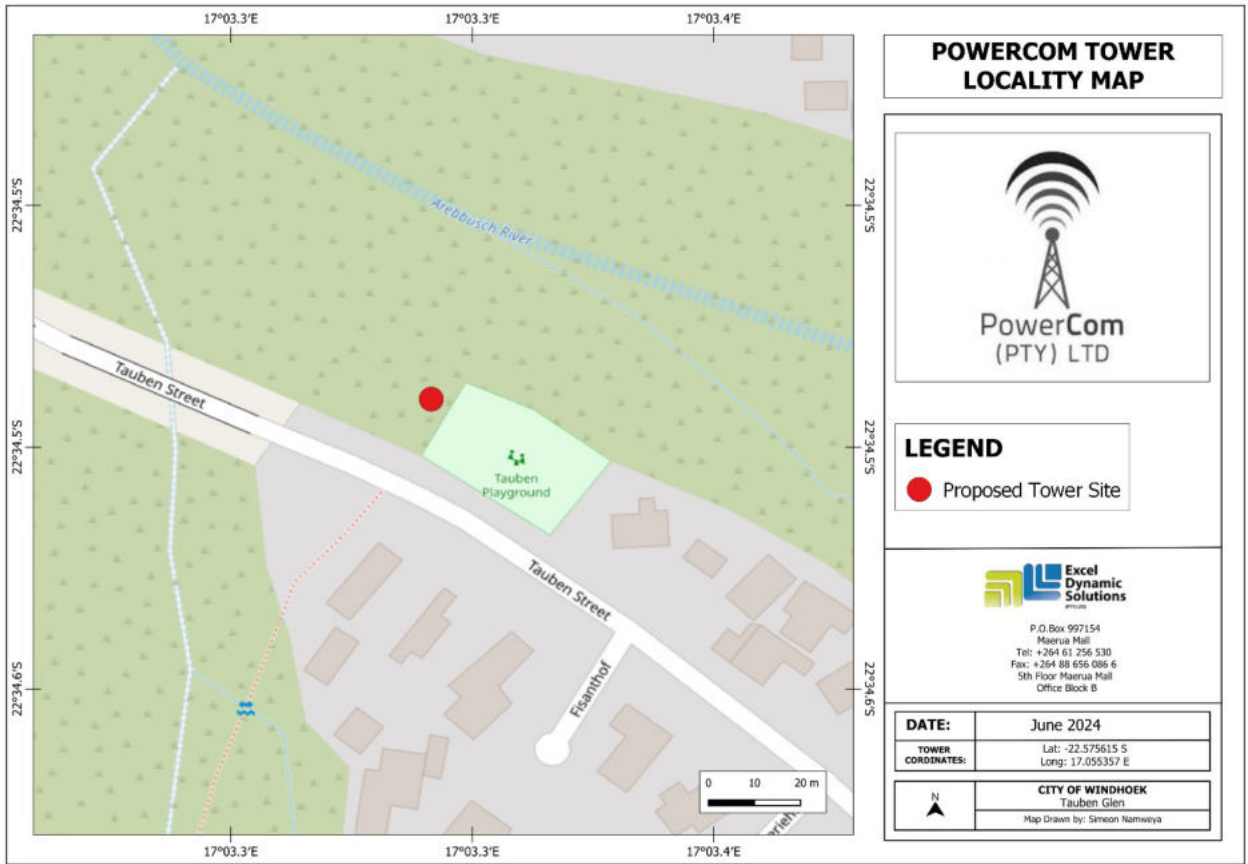

Site Map

Coordinates: 22°34'32.3"S 17°03'19.2"E