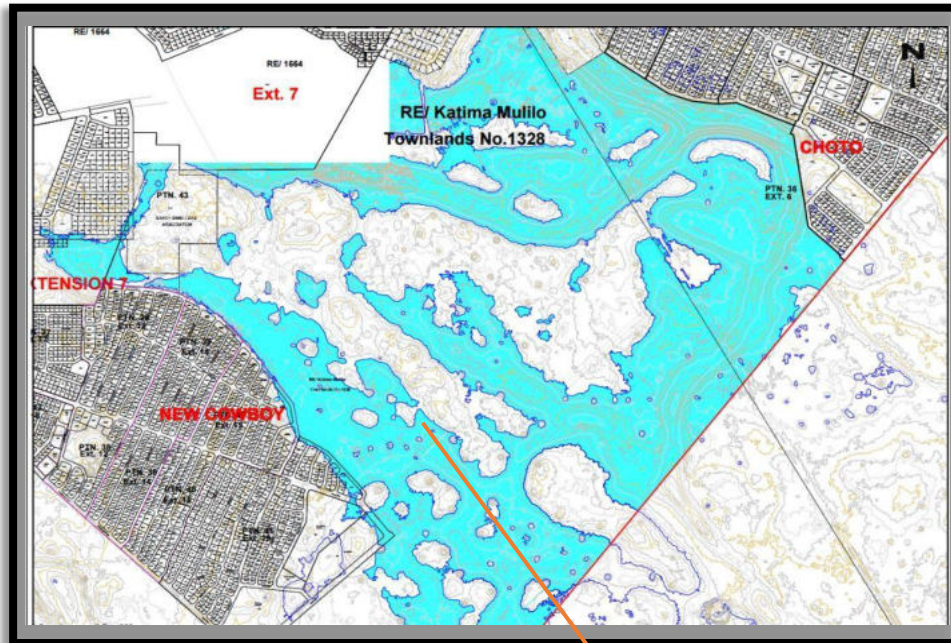

LOCALITY MAP

TOWNSHIP MIXED-LAND USE DEVELOPMENT ON RE/ KATIMA MULILO TOWNLANDS NO.1328

Project site area, Re/Katima Mulilo
Townland No.

1328_Existing Township, Mixed land
76 Hectares