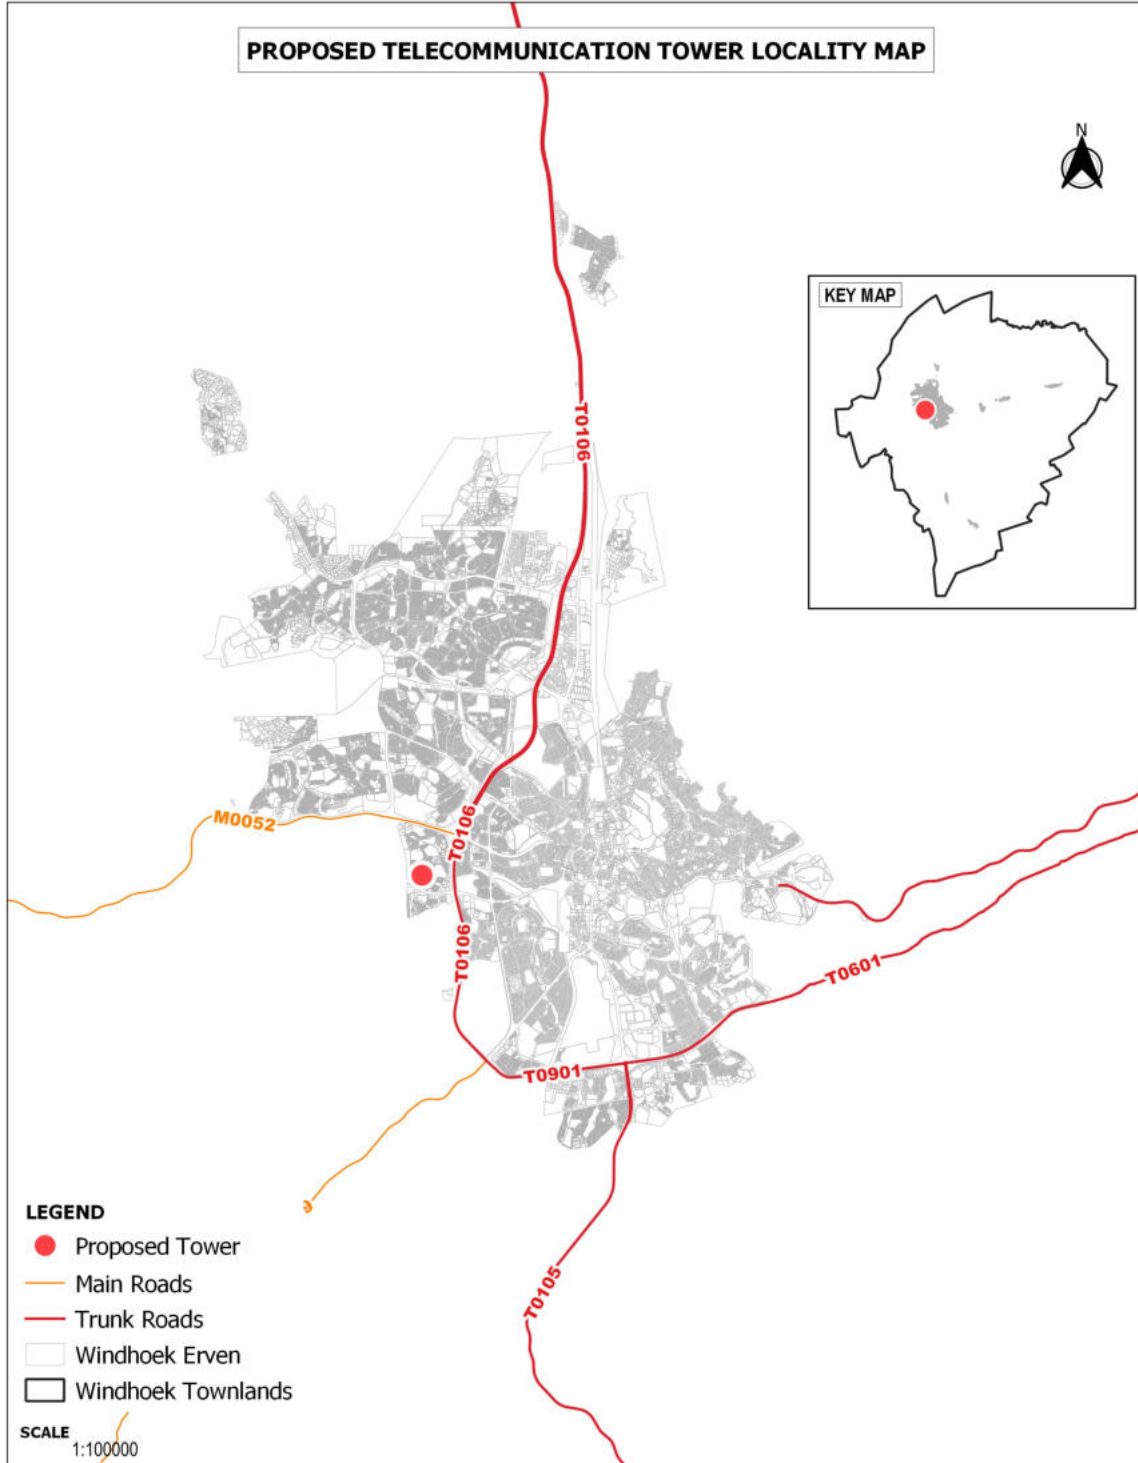

PROPOSED TELECOMMUNICATION TOWER LOCALITY MAP

LEGEND

- Proposed Tower
- Main Roads
- Trunk Roads
- Windhoek Erven
- Windhoek Townlands

SCALE
1:100000

MAP PREPARED BY: Excel Dynamic Solutions