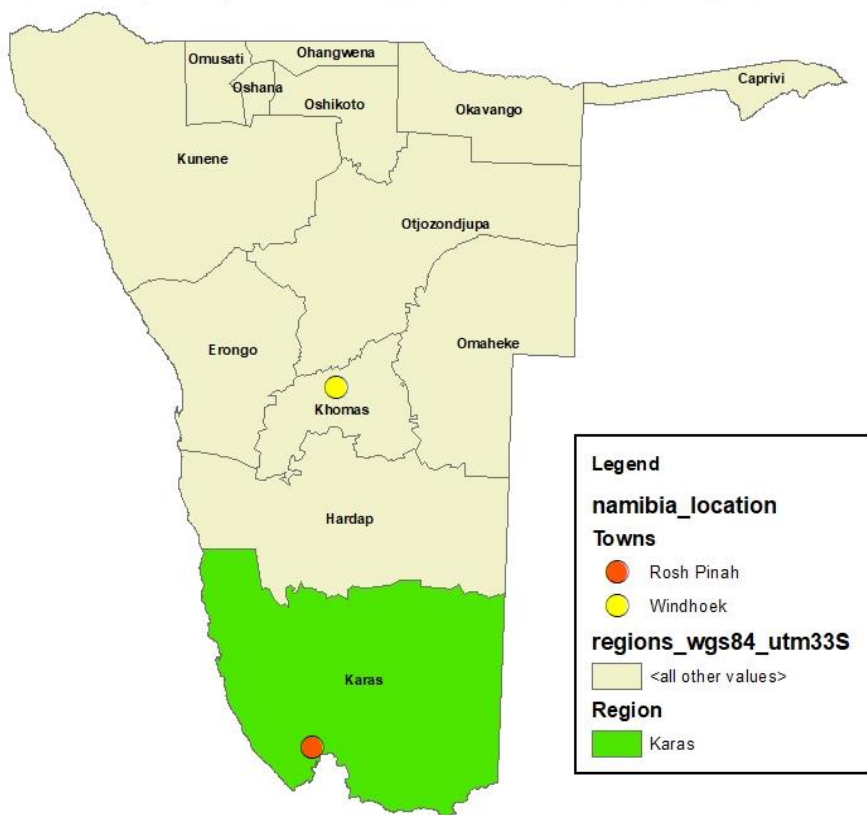

LOCALITY MAP FOR THE EXISTING LANDFILL SITE IN ROSH PINAH, !KARAS REGION

Locality Map for Rosh Pinah, !Karas Region

LOCALITY FOR THE LANDFILL SITE IN ROSH PINAH, !KARAS REGION

Coordinates for the landfill Site:

16.72834S

27.93663E