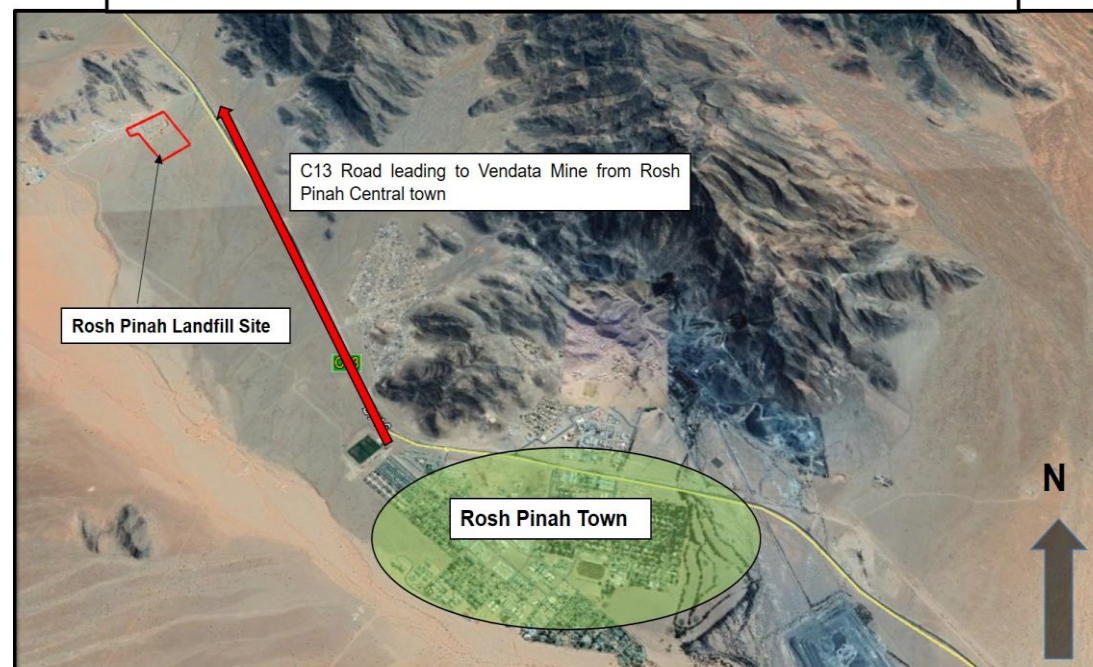

LOCALITY MAP FOR THE EXISTING LANDFILL SITE IN ROSH PINAH, !KARAS REGION

Locality Map for Rosh Pinah, !Karas Region

LOCALITY FOR THE LANDFILL SITE IN ROSH PINAH, !KARAS REGION

Coordinates for the landfill Site:

16.72834S

27.93663E