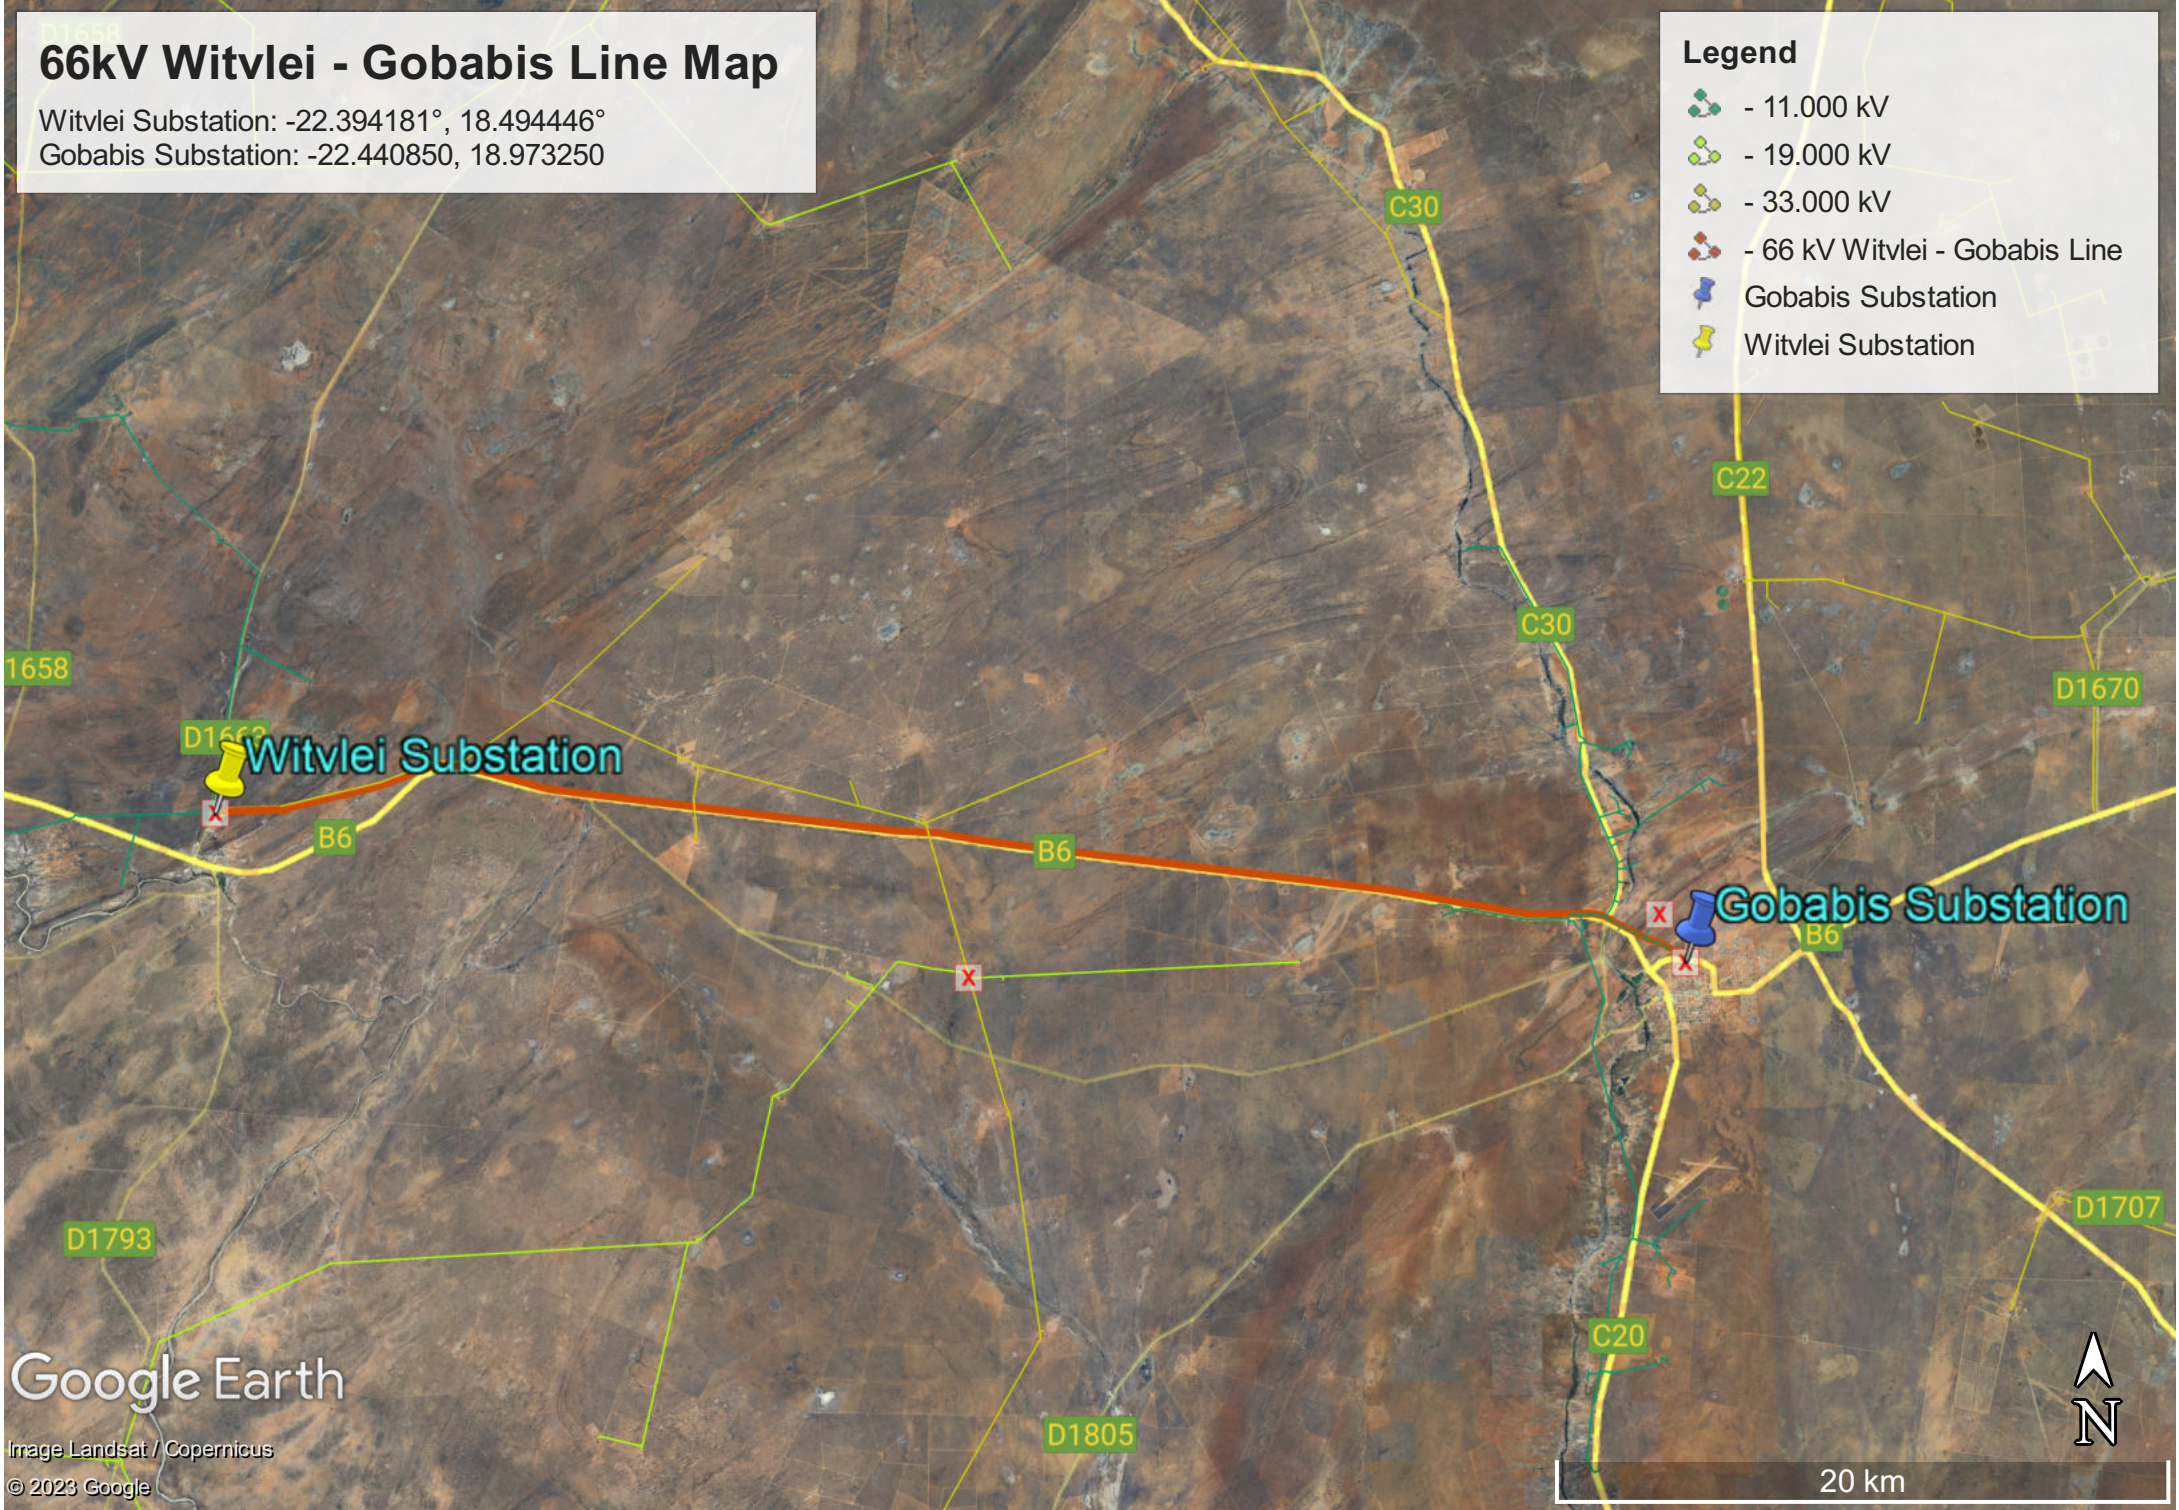

# 66kV Witvlei - Gobabis Line Map

Witvlei Substation: -22.394181°, 18.494446°  
Gobabis Substation: -22.440850, 18.973250

**Legend**

- 11.000 kV
- 19.000 kV
- 33.000 kV
- 66 kV Witvlei - Gobabis Line
- Gobabis Substation
- Witvlei Substation

Google Earth

Image Landsat / Copernicus  
© 2023 Google

20 km