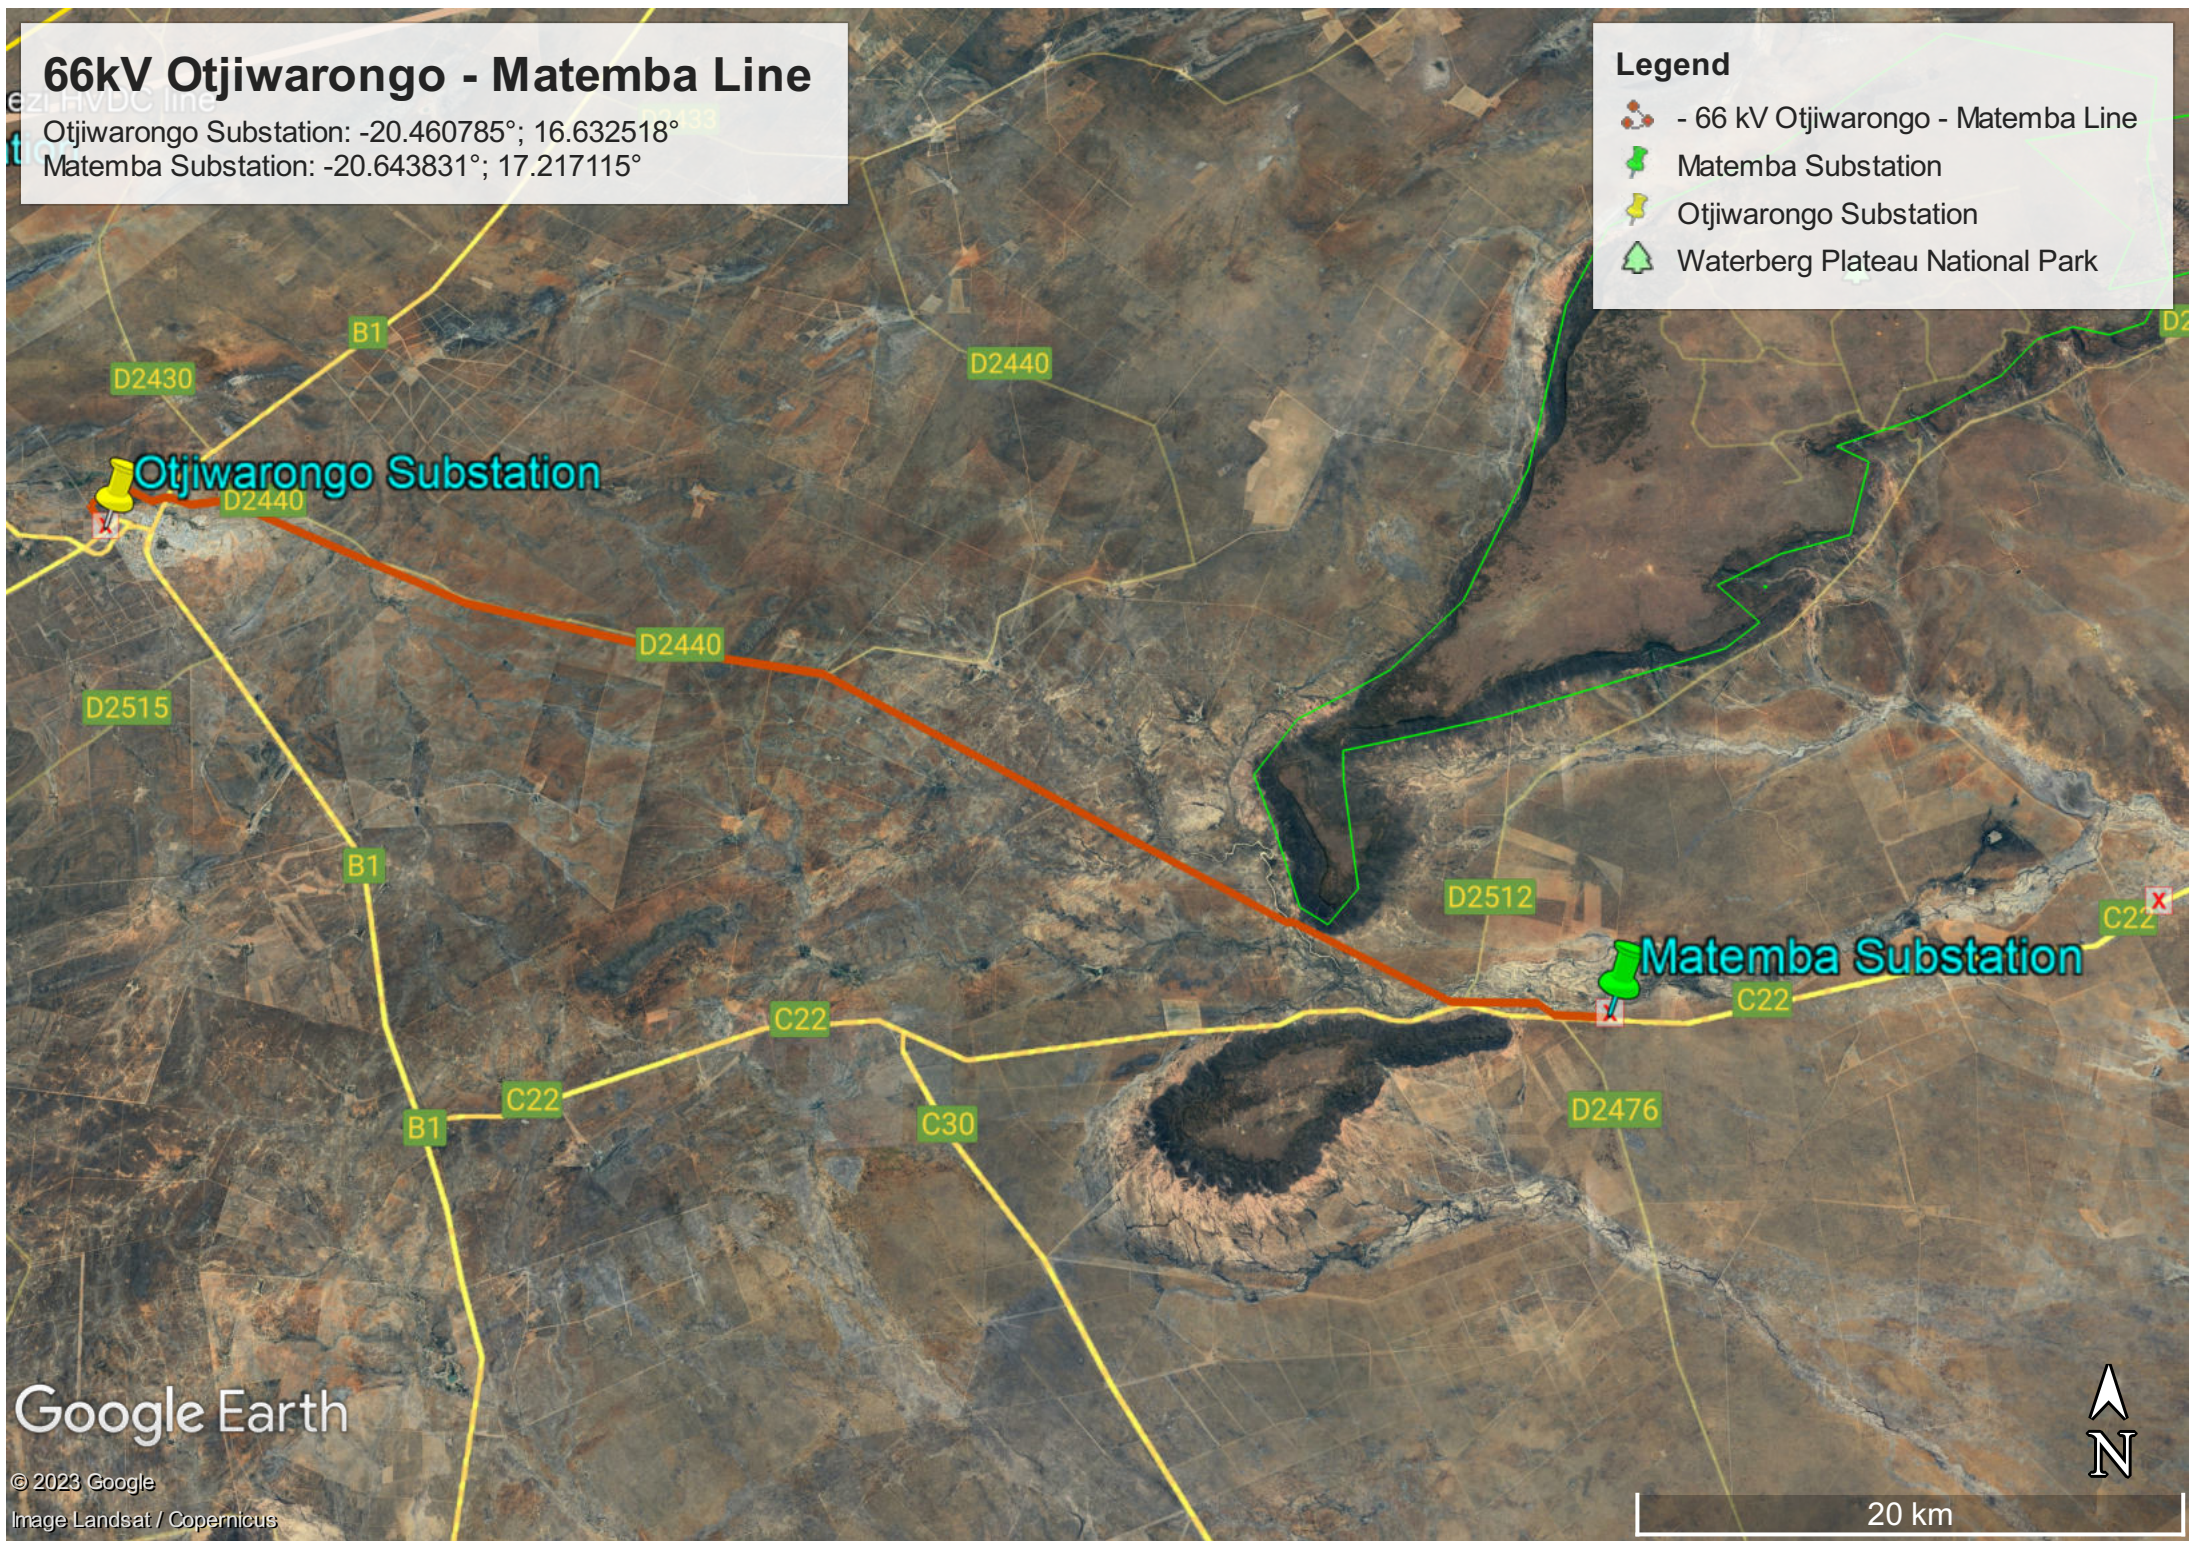

66kV Otjiwarongo - Matemba Line

Otjiwarongo Substation: -20.460785°; 16.632518°

Matemba Substation: -20.643831°; 17.217115°

Legend

- 66 kV Otjiwarongo - Matemba Line
- Matemba Substation
- Otjiwarongo Substation
- Waterberg Plateau National Park

Google Earth

© 2023 Google
Image Landsat / Copernicus

20 km