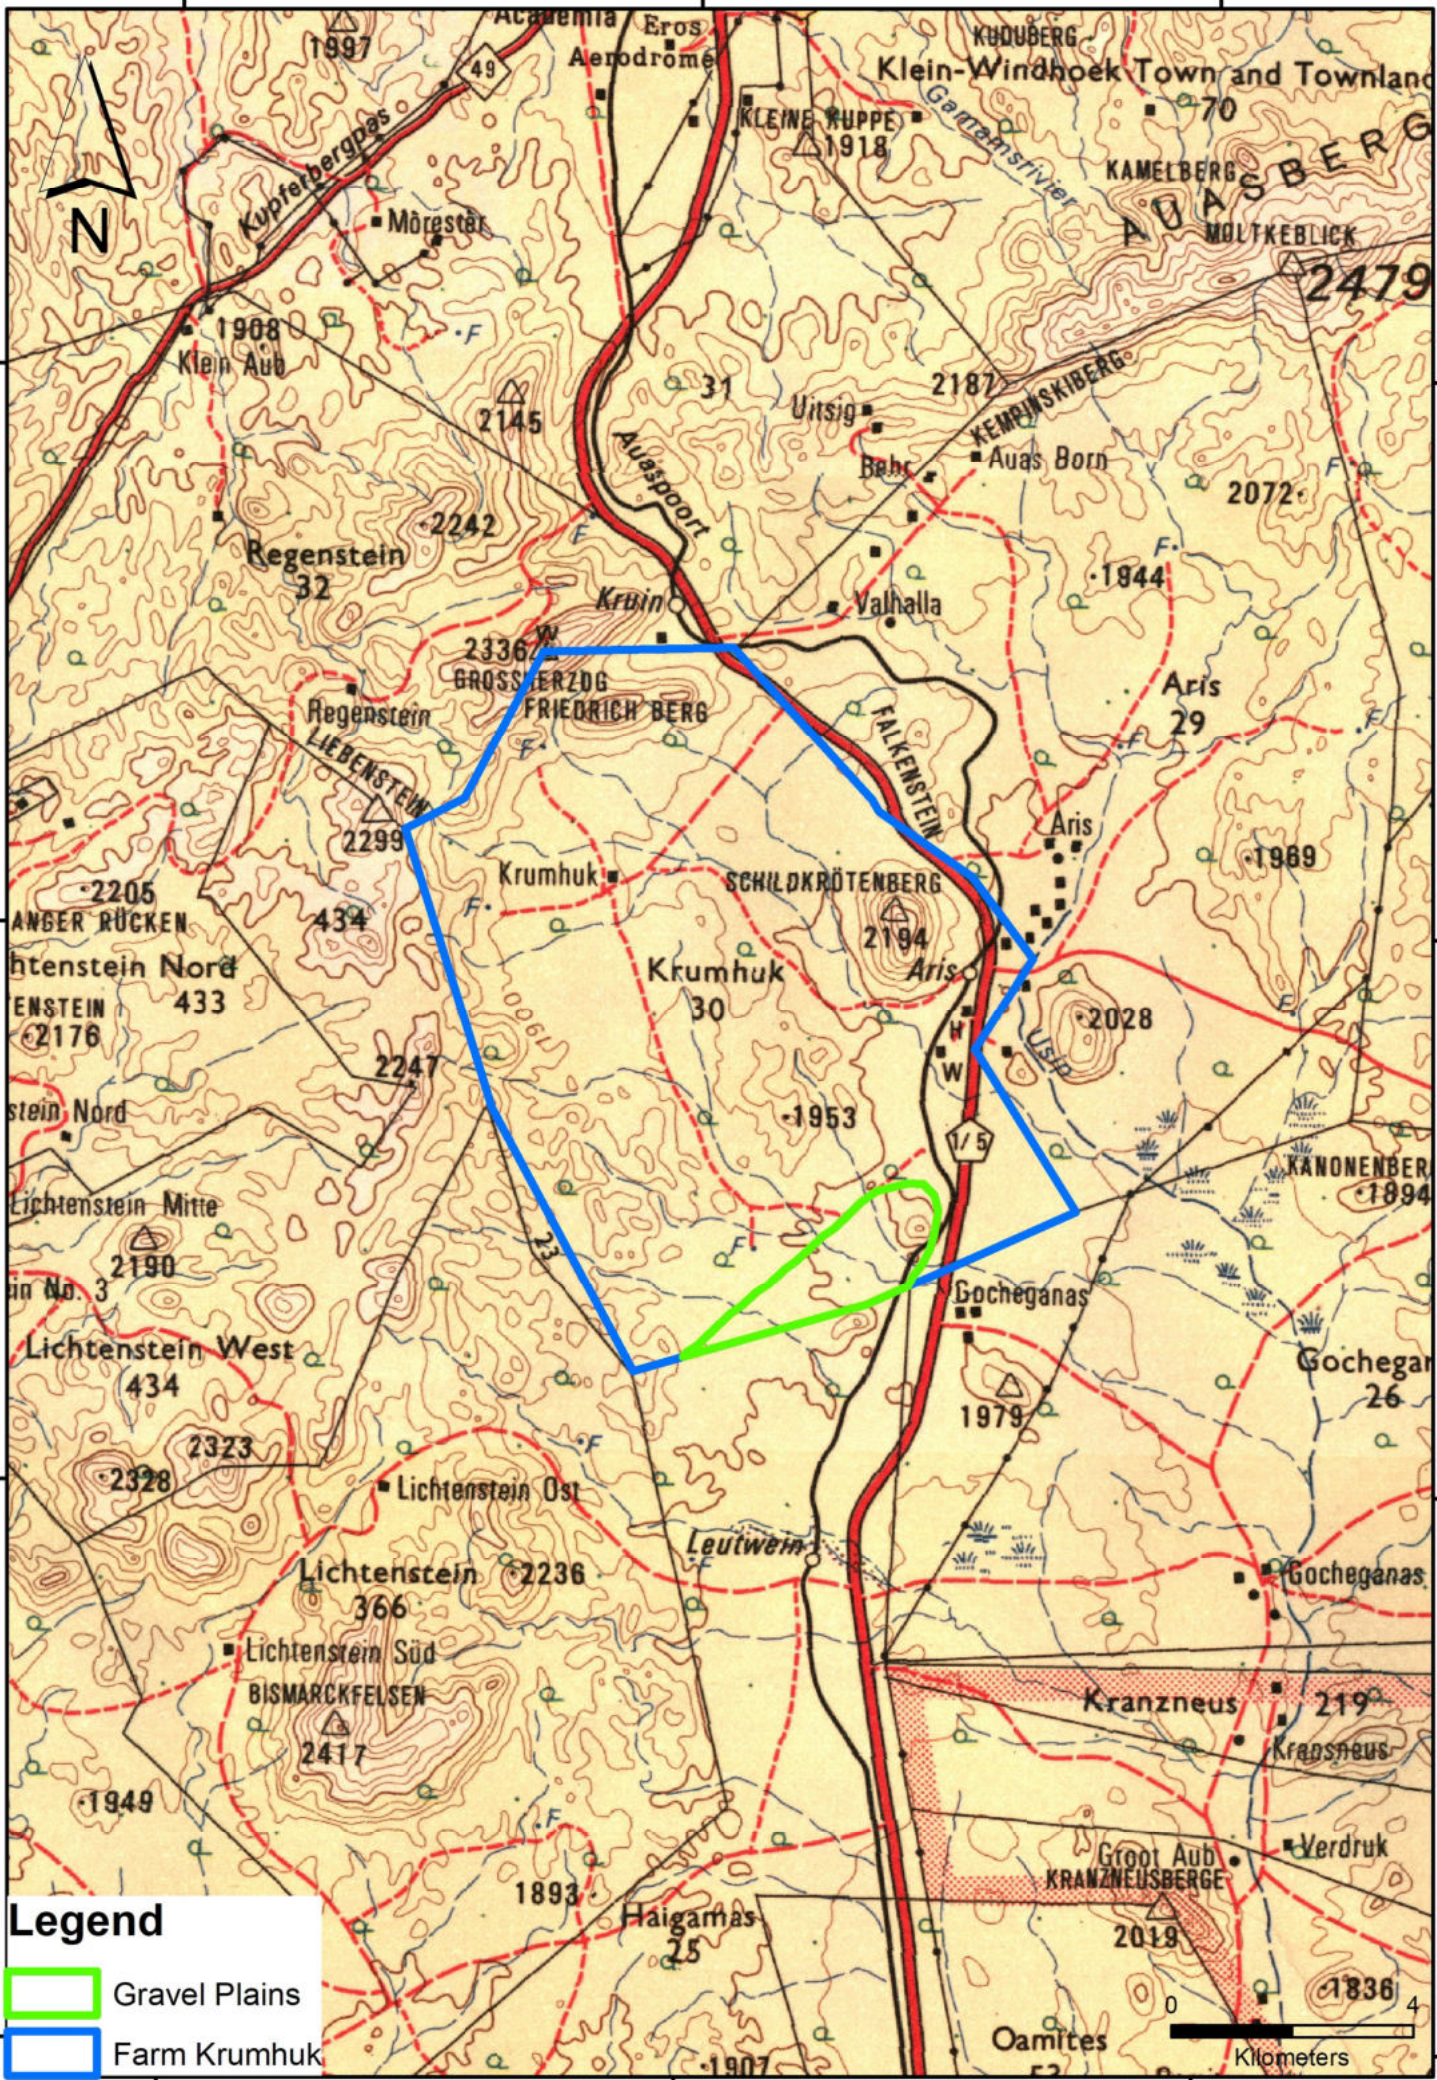

17°0'0"E

17°5'0"E

17°10'0"E

22°40'0"S

22°40'0"S

22°45'0"S

22°45'0"S

22°50'0"S

22°50'0"S

22°55'0"S

22°55'0"S

Legend

- Gravel Plains
- Farm Krumhuk

17°0'0"E

17°5'0"E

17°10'0"E

Kilometers