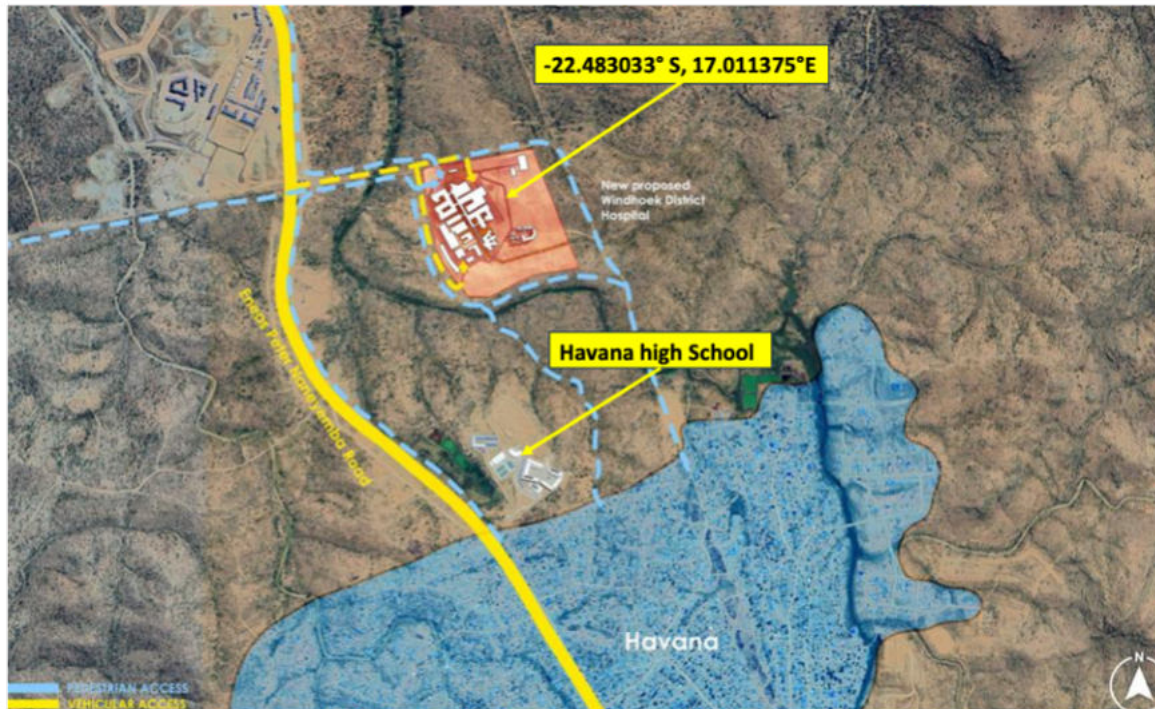

1 LOCATION

The WDH will be constructed within Windhoek Townlands, on an approximately 15ha of virgin land on the outskirts of Havana Informal Settlement, Katutura at coordinates - 22.483033°S, 17.011375°E (**Figure 1**).

Figure 1. Locality Map of Windhoek District Hospital