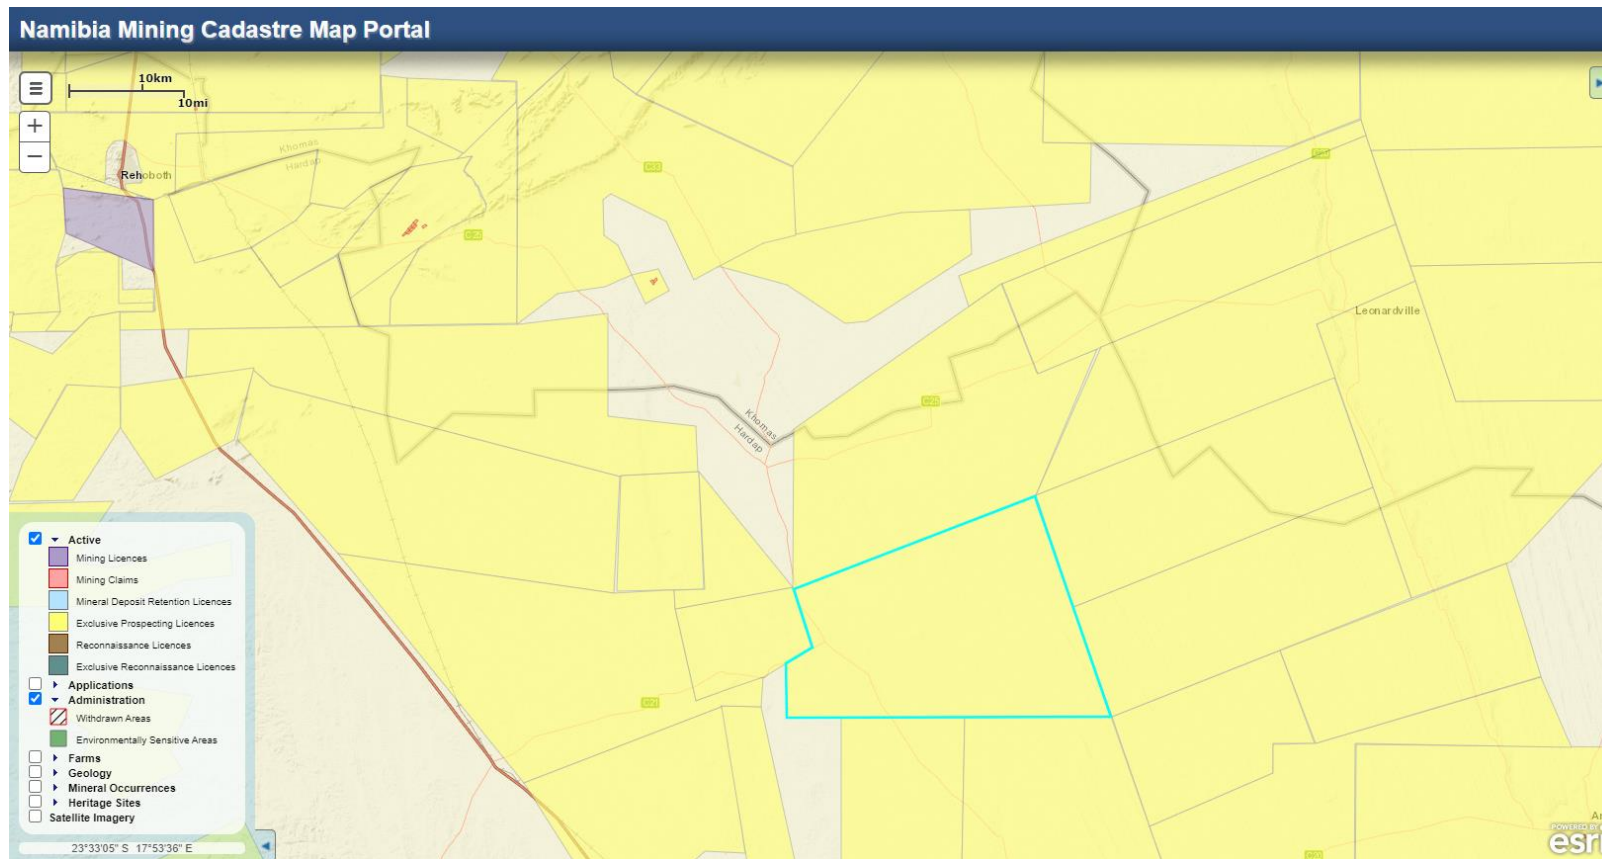

LOCALITY MAP EPL 7800 GPS COORDINATES: 23.879722S; 18.177500 E

Figure 1: Locality Map to EPL 7800 (Namibia Mining Cadastre Map Portal 2021)