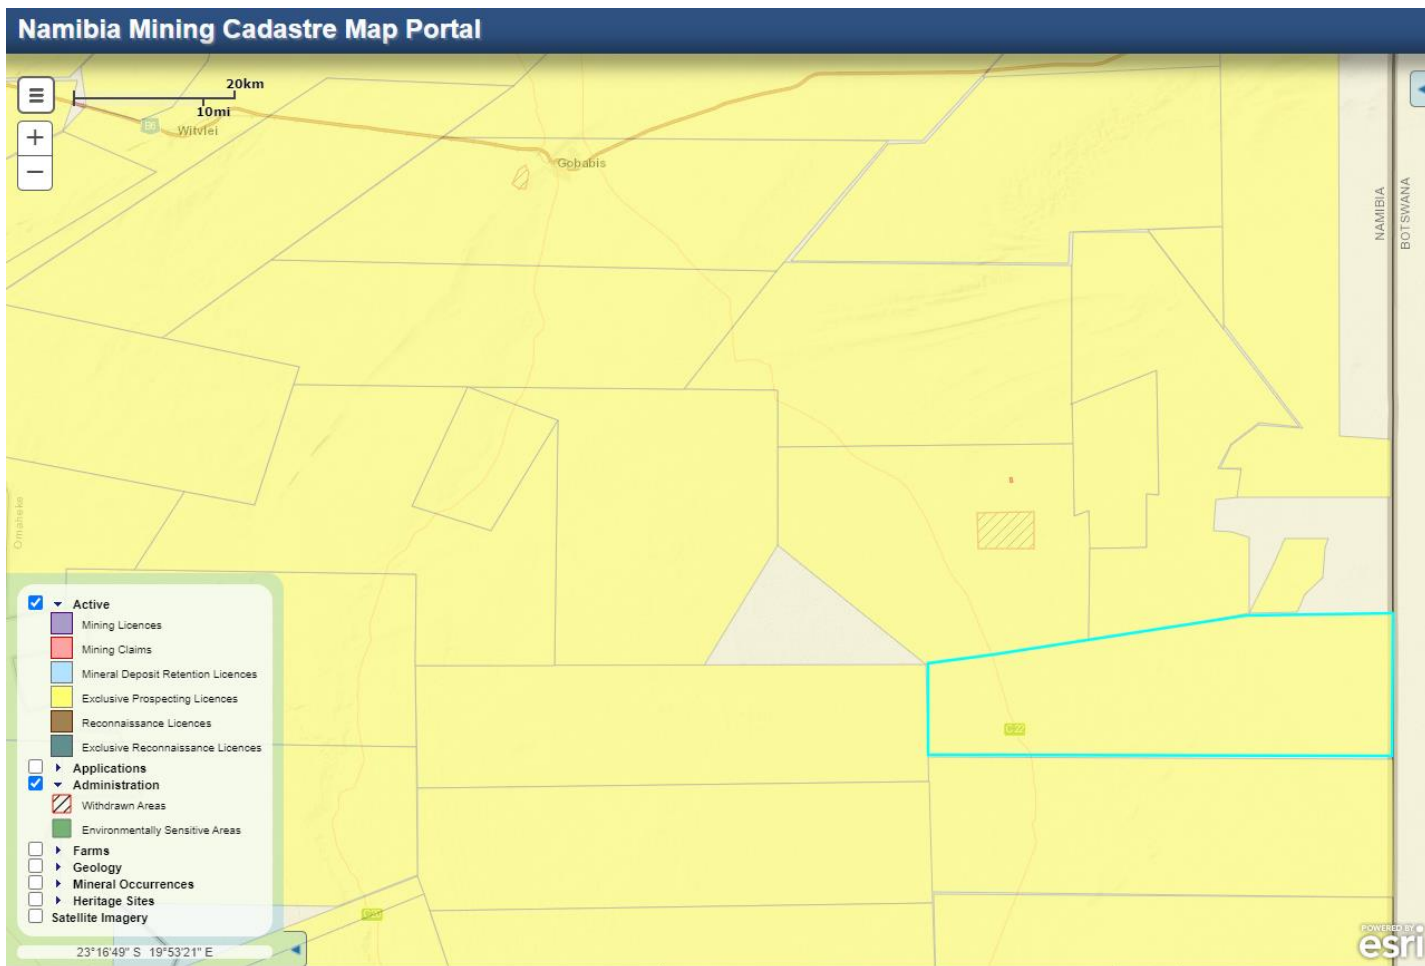

LOCALITY MAP EPL 7799 GPS COORDINATES: 23.179444S; 19.699722 E

Figure 1: Locality Map to EPL 7799 (Namibia Mining Cadastre Map Portal 2021)