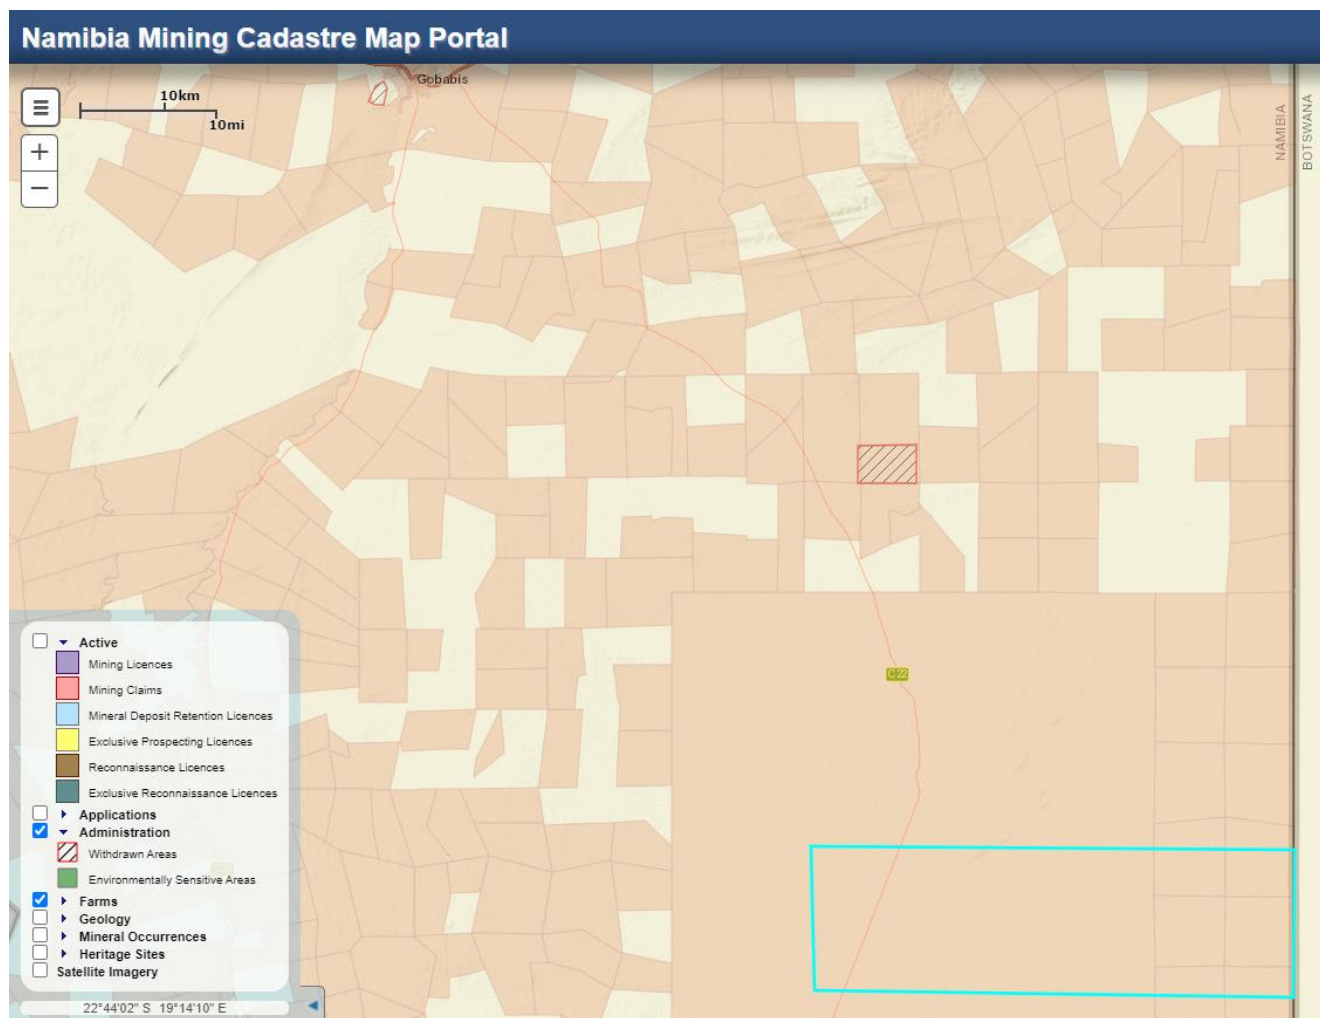

LOCALITY MAP EPL 7798 GPS COORDINATES: 23.350556S; 19.673611 E

Figure 1: Locality Map to EPL 7798 (Namibia Mining Cadastre Map Portal 2021)