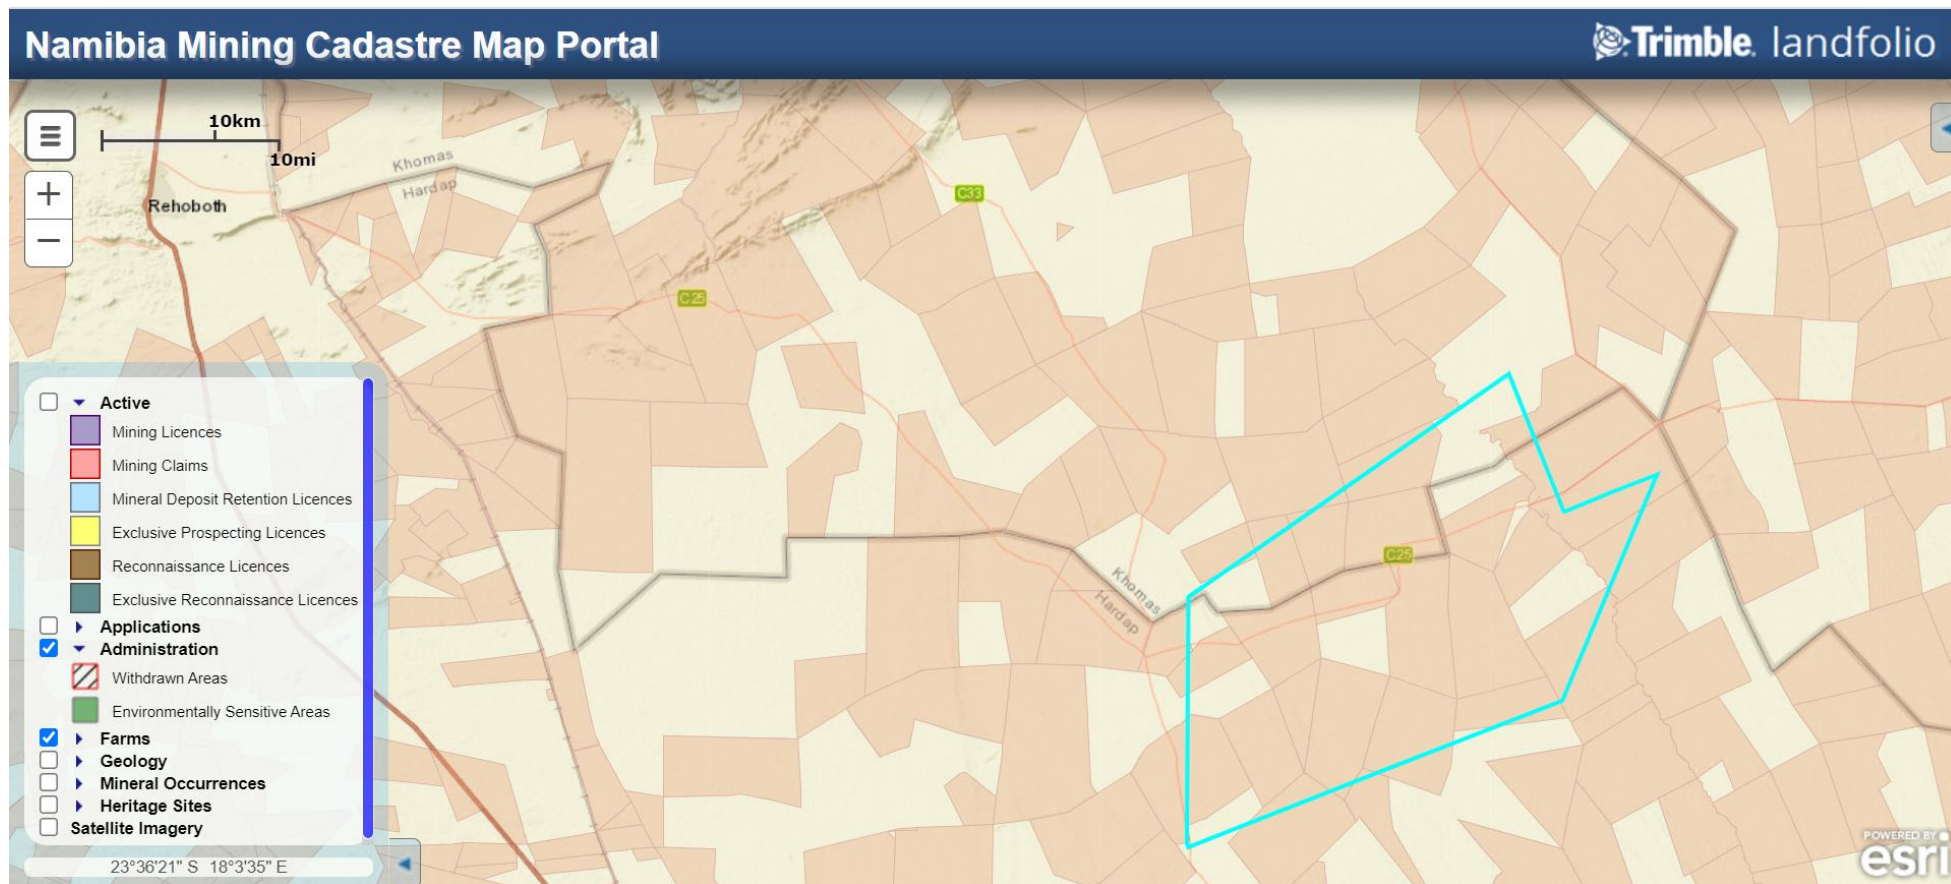

LOCALITY MAP EPL 7795 GPS COORDINATES: 23.637222 S; 18.195556 E

Figure Error! No text of specified style in document.-1: Locality Map to EPL 7795 (Namibia Mining Cadastre Map Portal 2021)

Figure 1: Locality Map to EPL 7796 (Namibia Mining Cadastre Map Portal 2021)