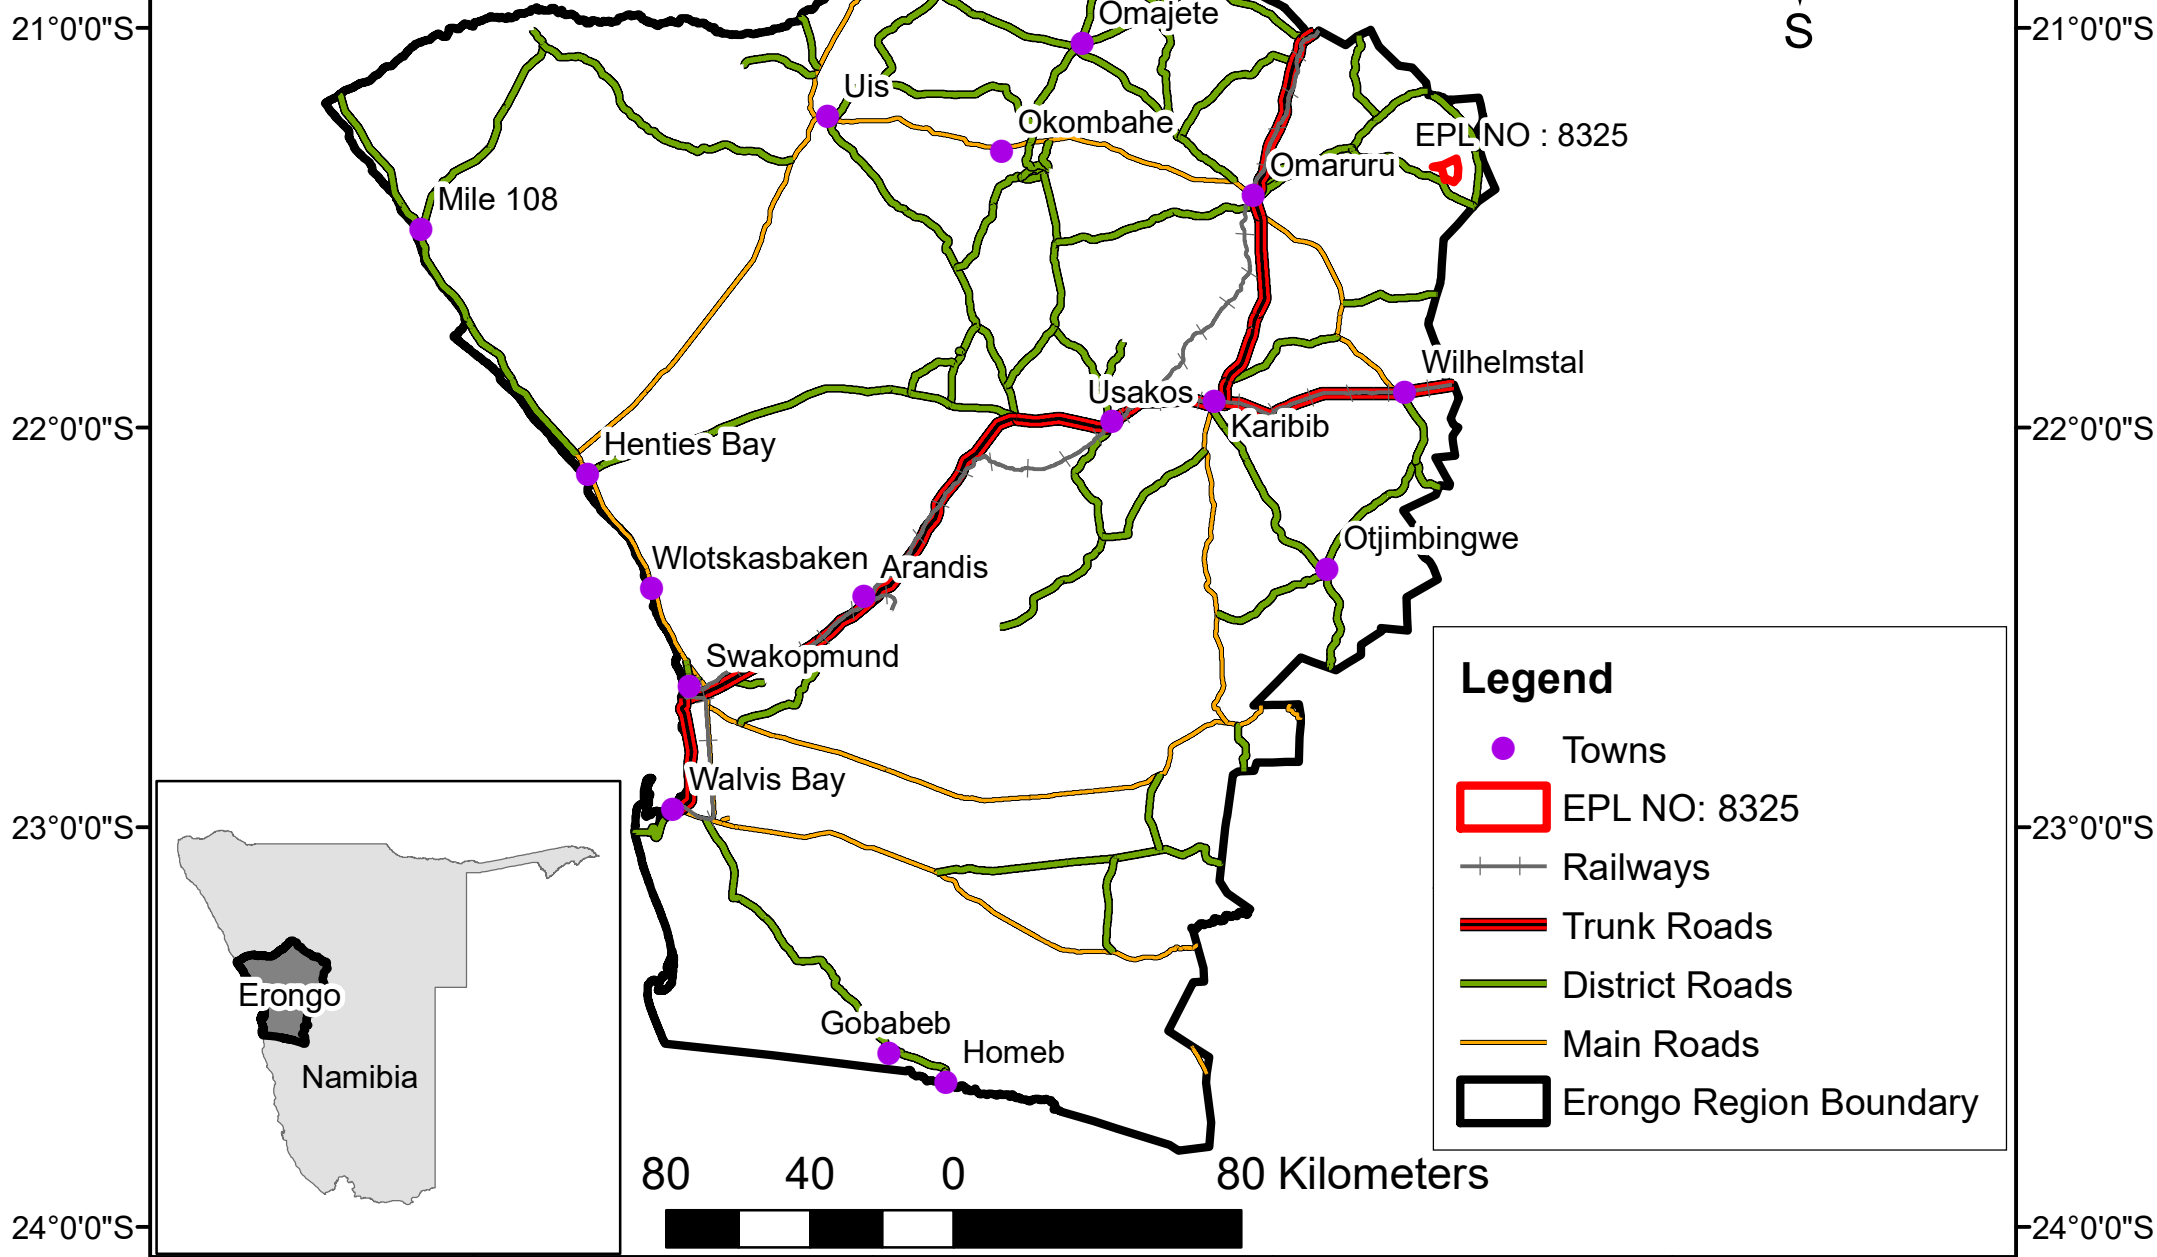

# Locality Map

**Legend**

- Towns
- ▭ EPL NO: 8325
- +— Railways
- ▬ Trunk Roads
- ▬ District Roads
- ▬ Main Roads
- ▭ Erongo Region Boundary

Erongo  
Namibia

## Location of EPL NO: 8325 in Erongo Region

### Legend

EPL NO: 8325

Erongo Region Boundary