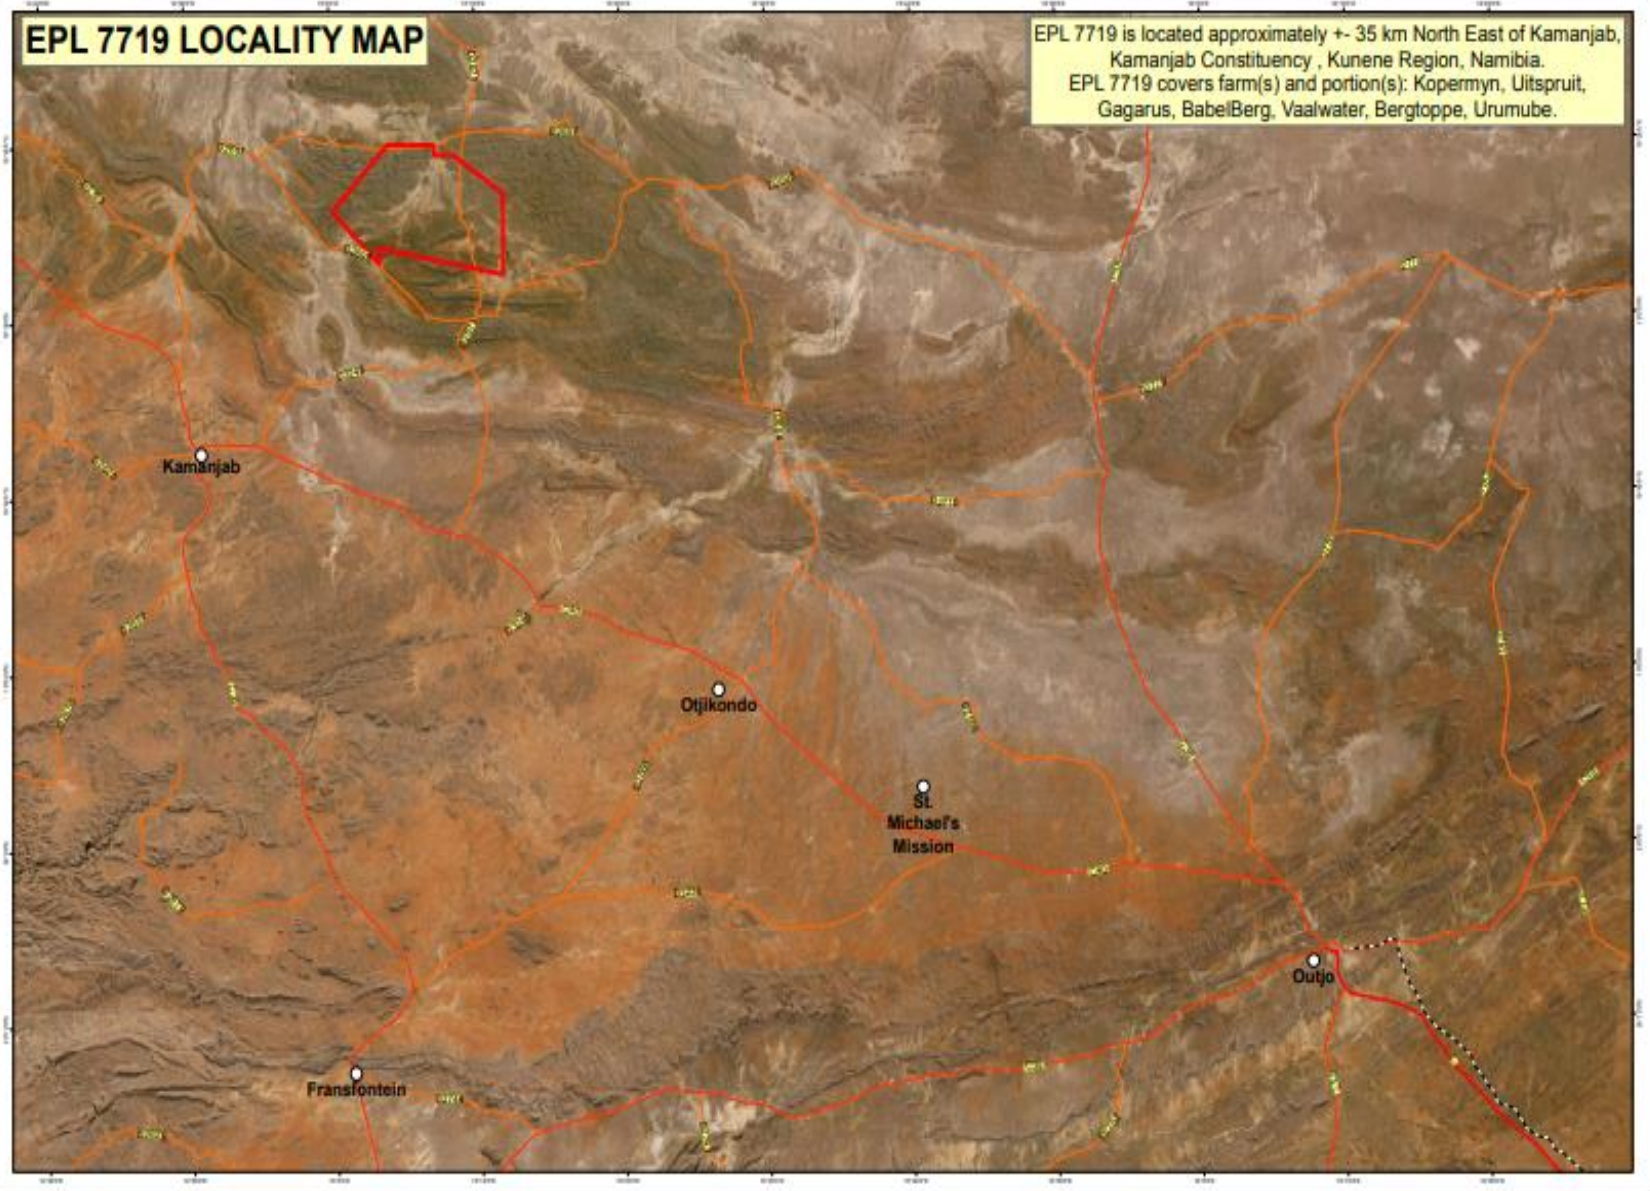

EPL 7719 LOCALITY MAP

EPL 7719 is located approximately +- 35 km North East of Kamanjab, Kamanjab Constituency, Kunene Region, Namibia. EPL 7719 covers farm(s) and portion(s): Kopermyn, Uitspruit, Gagarus, BabelBerg, Vaalwater, Bergtoppe, Urumube.

REFERENCE

- Trunk road (B)
- Main road (M)
- District road (D)
- Other road
- Railway

- Power line
- EPL7719

Coordinate System: New Namibian
 Projection: Transverse Mercator
 Datum: WGS 1984
 False Easting: 600 000.0000
 False Northing: 10 000 000.0000
 Central Meridian: 17.0000
 Scale Factor: 1.0000
 Latitude Of Origin: 0.0000
 Units: Meter