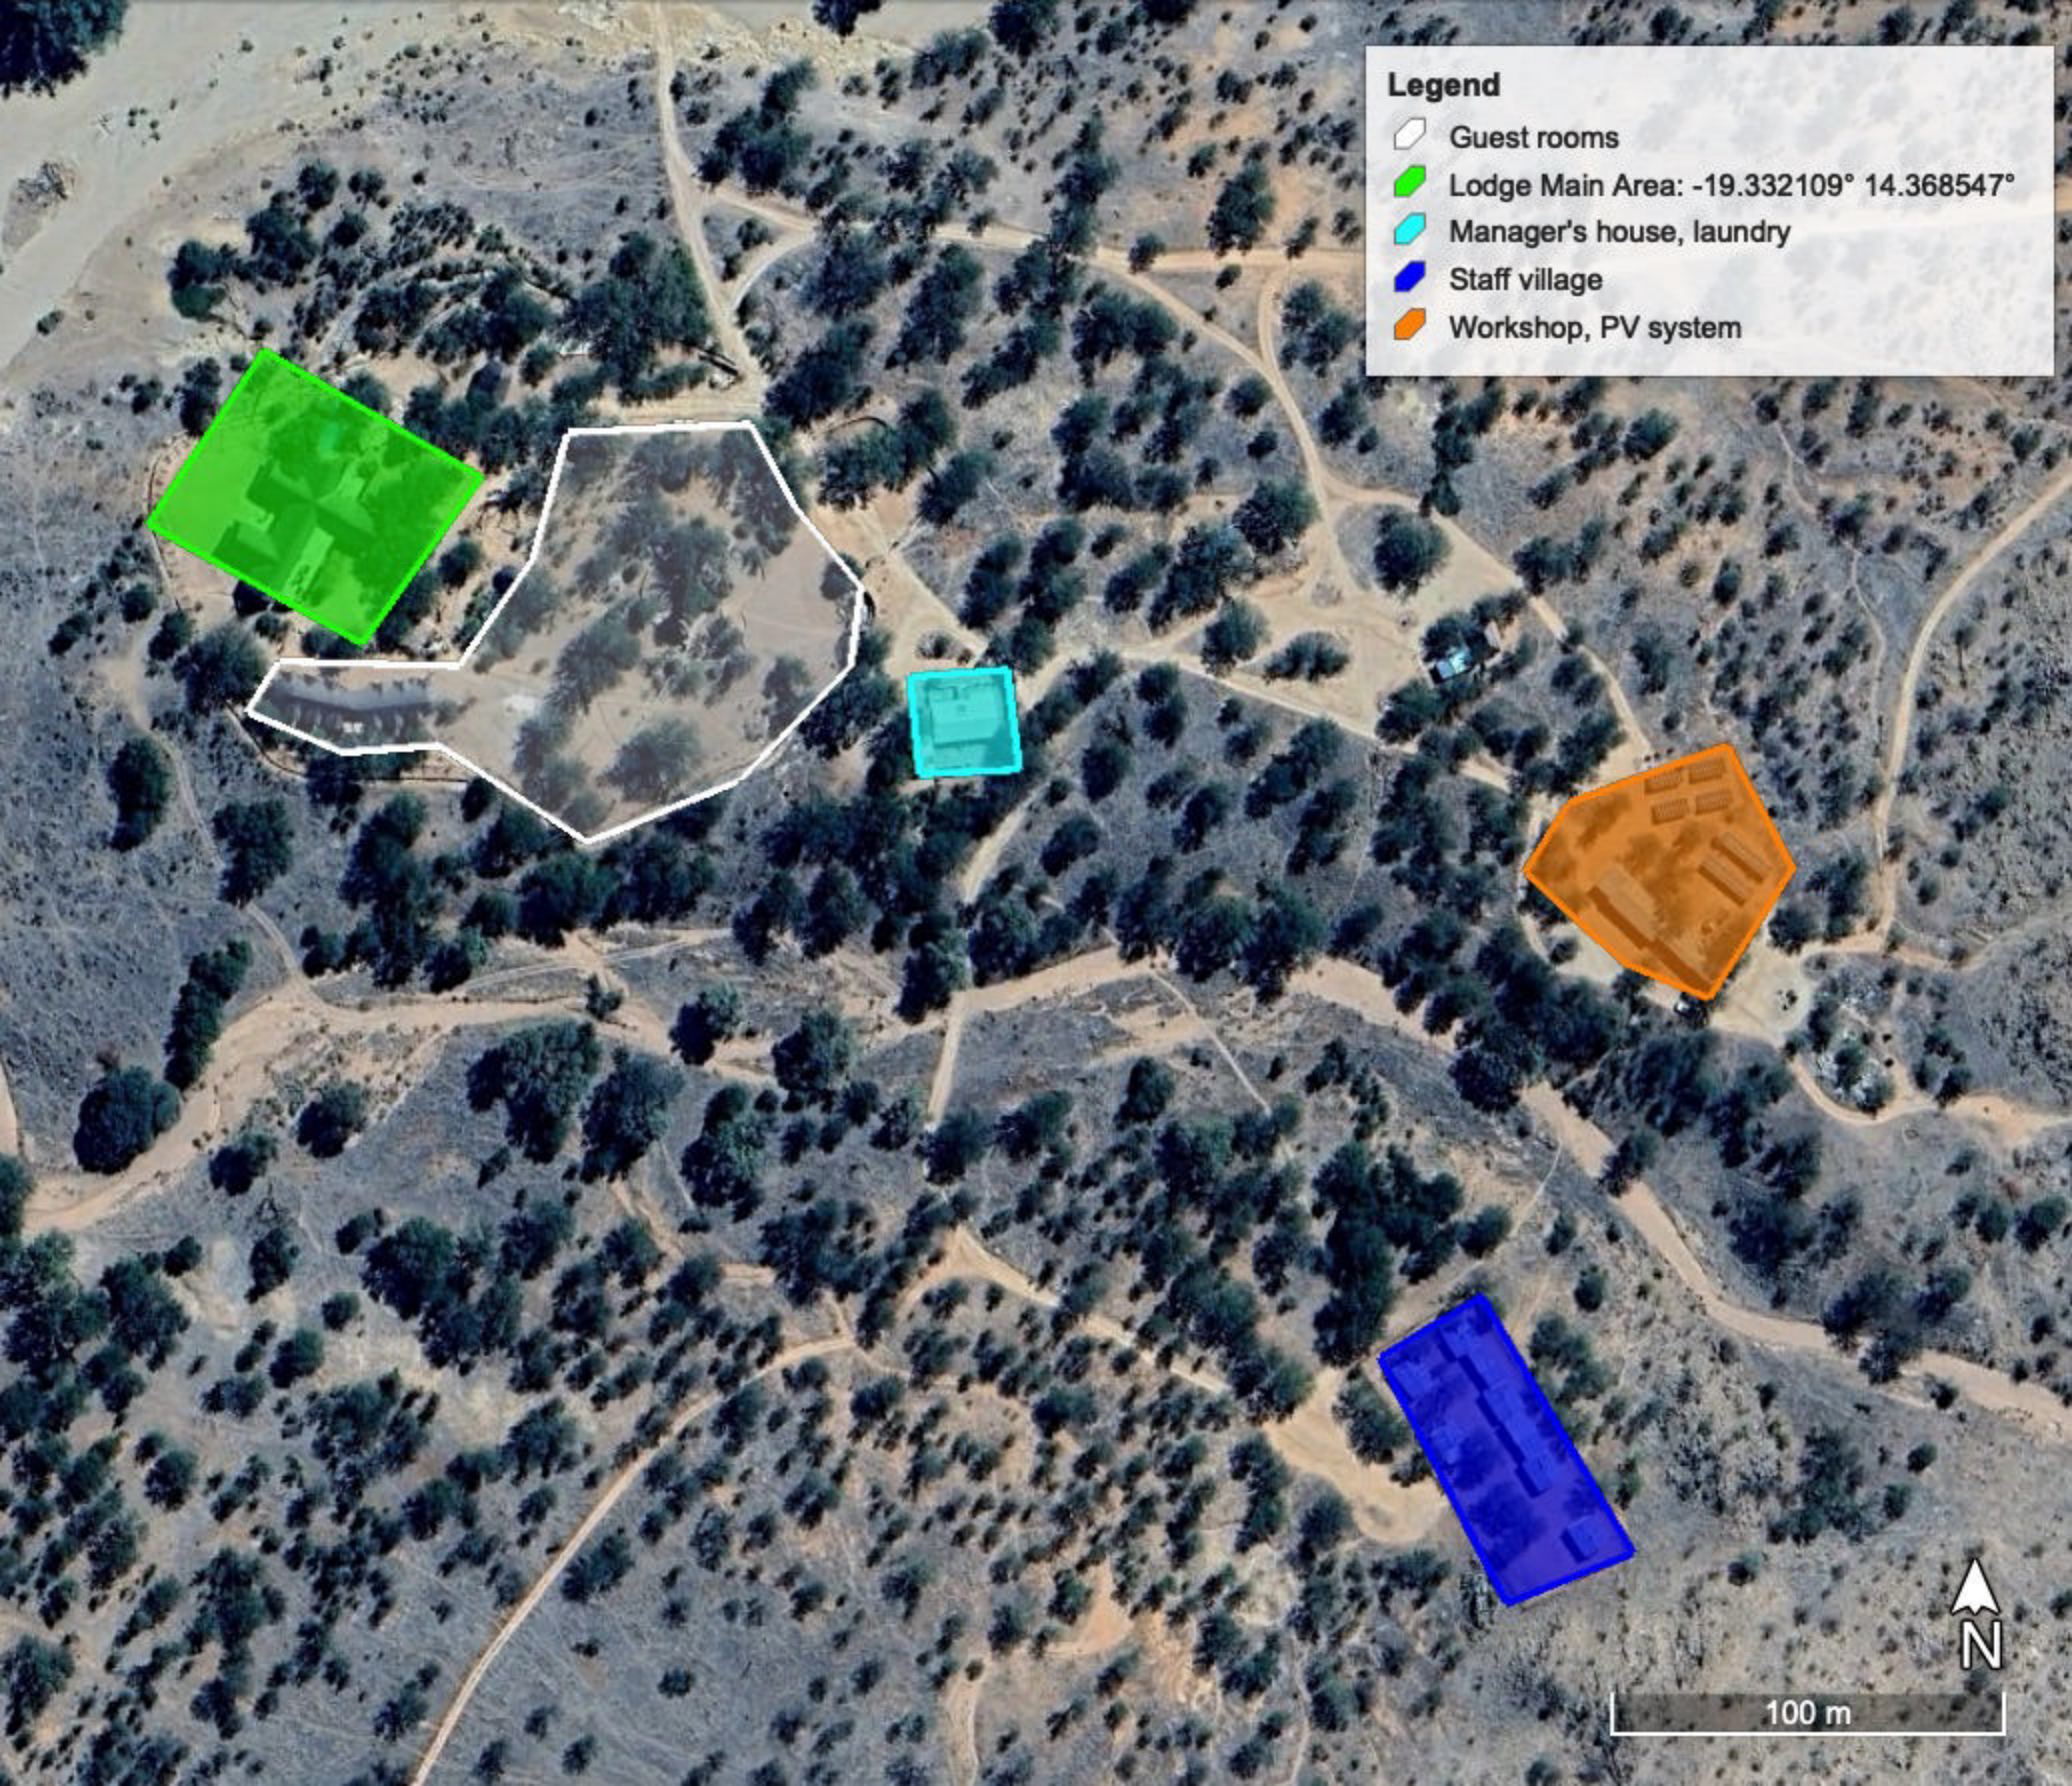

### Legend

-  Guest rooms
-  Lodge Main Area:  $-19.332109^{\circ}$   $14.368547^{\circ}$
-  Manager's house, laundry
-  Staff village
-  Workshop, PV system

100 m