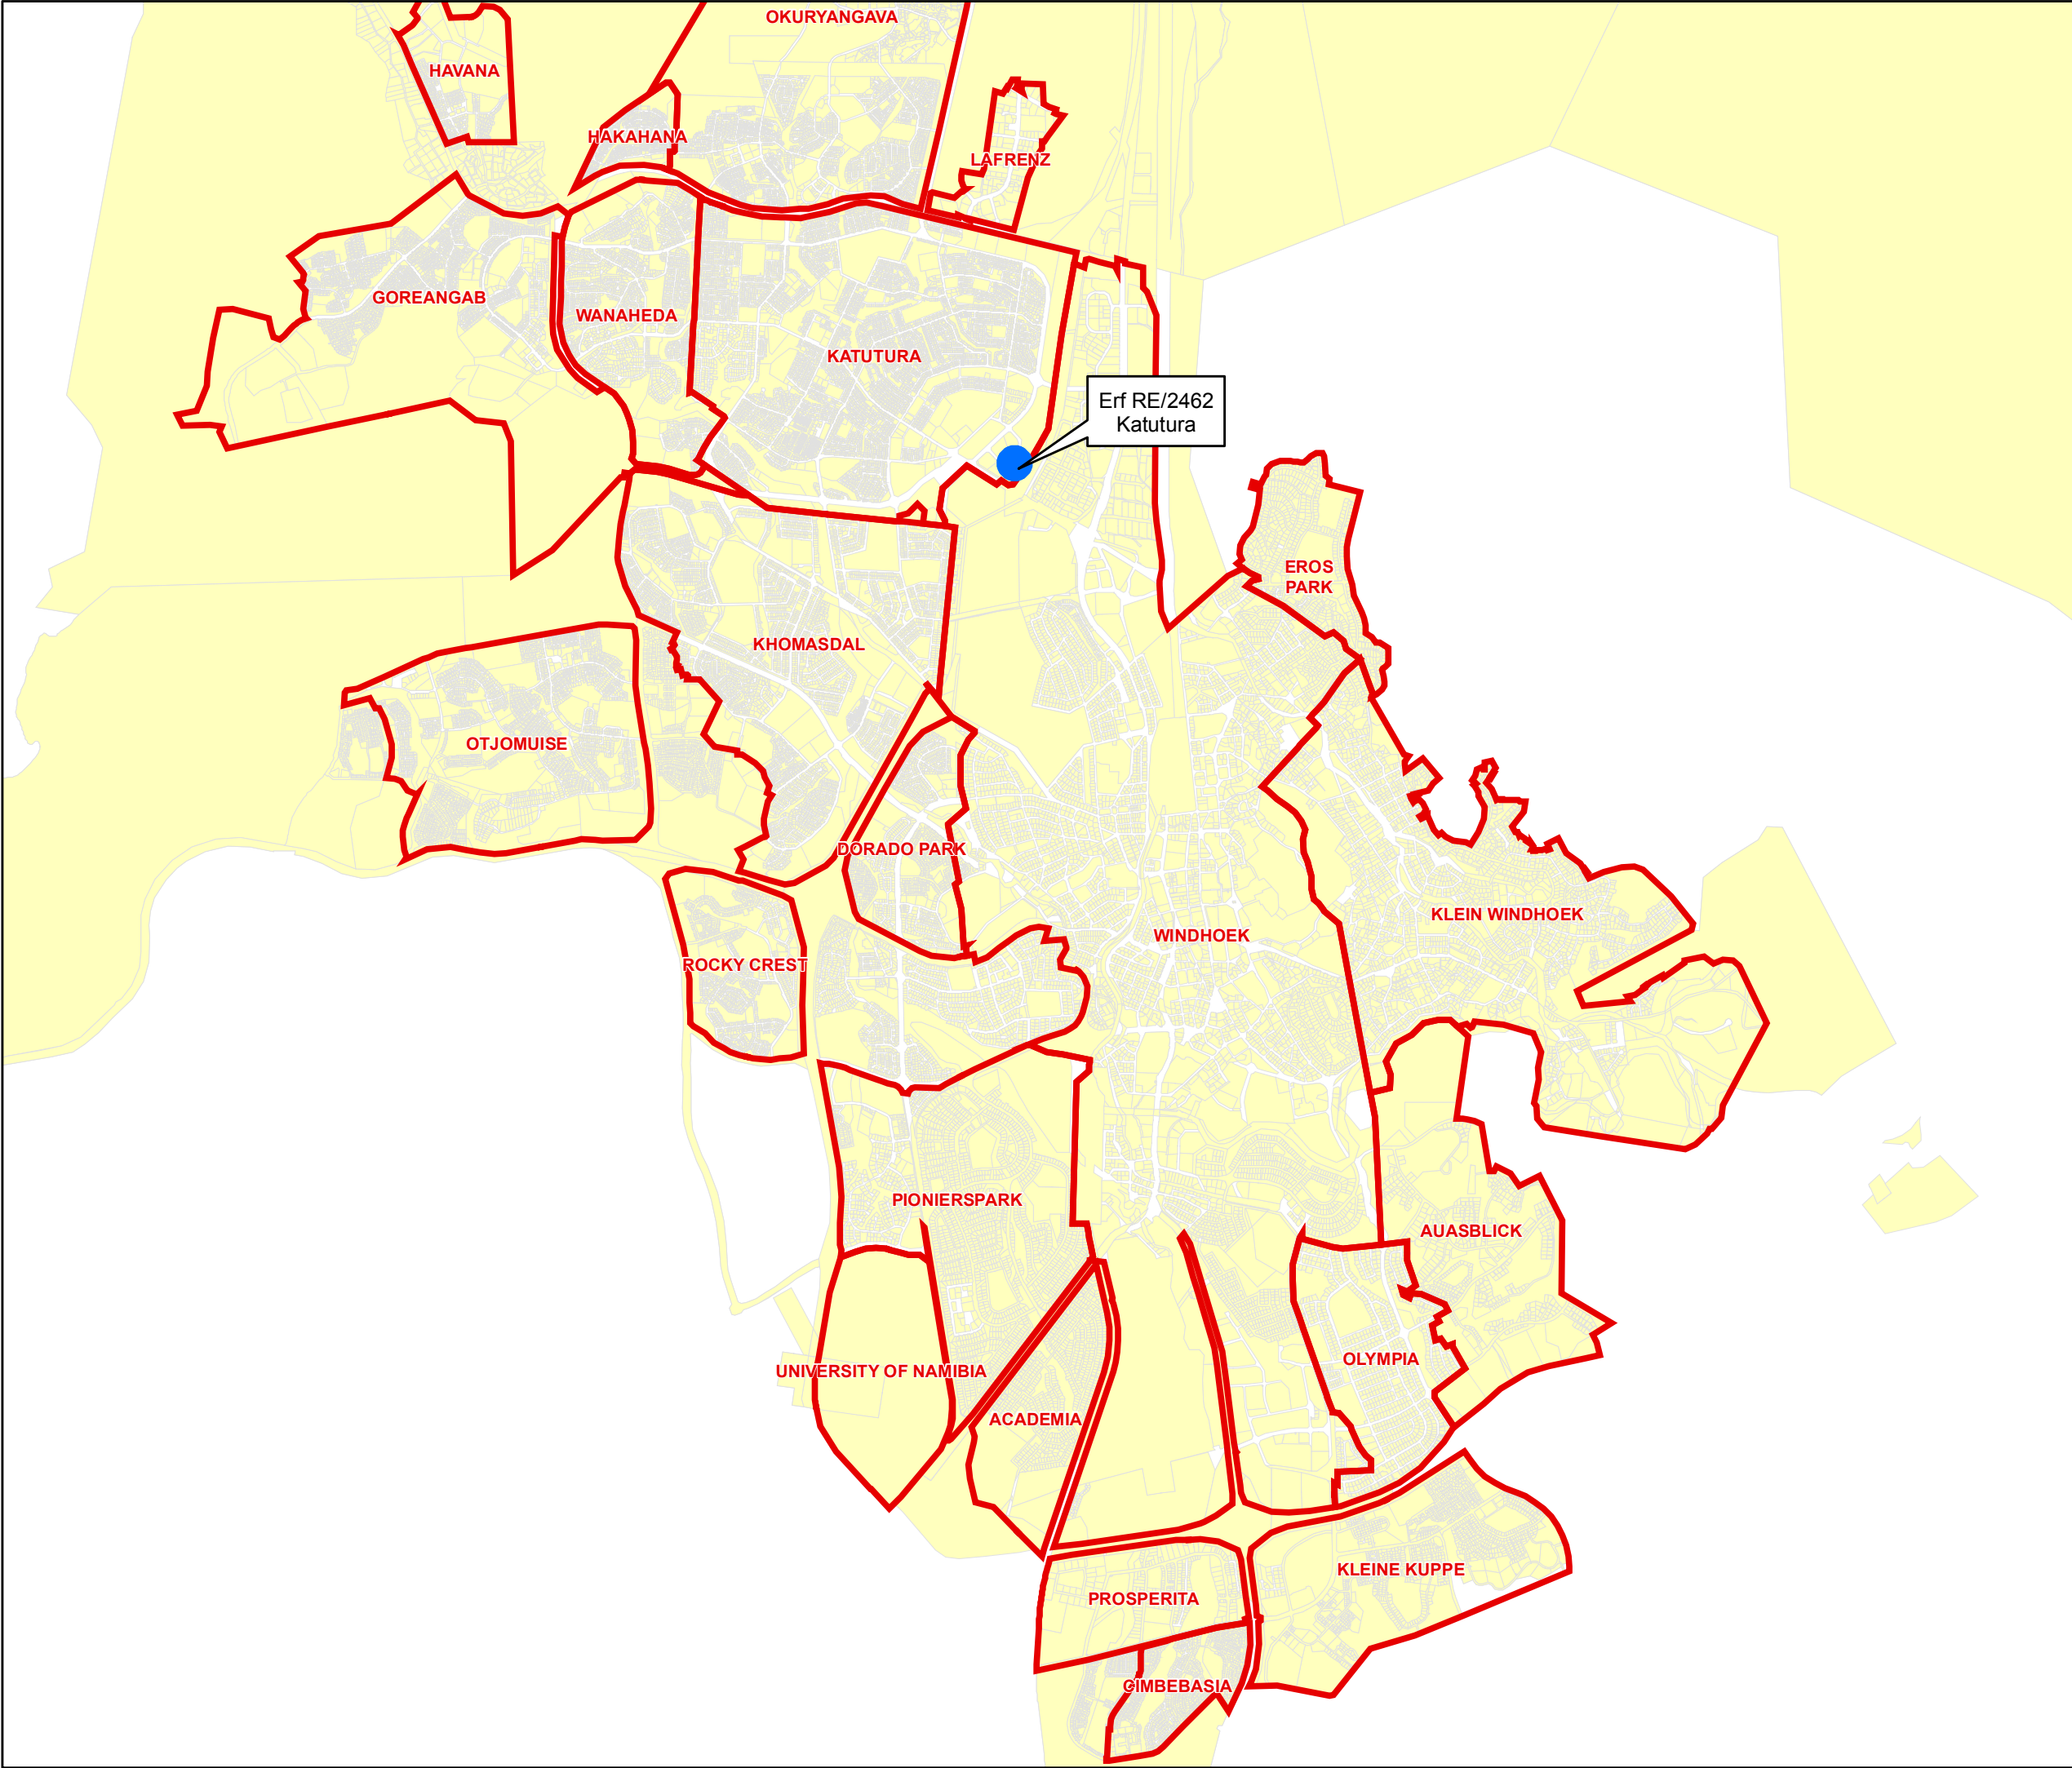

**MULTICHOICE BROADCASTING  
TOWER EIA**

ERF RE/2462

NOTES: The copyright of this drawing is reserved

PREPARED BY:

P O BOX 11929  
Klein Windhoek  
WINDHOEK  
CELL: 0811295759  
TEL: 061-300820  
TELEFAX: 061-300820

SURVEY:	DATE: September 2012
DESIGN:	
DRAWN:	DATE: September 2012
DRAWING NO: Locality_RE2462	
SCALE	0 235 470 940 1410 1880 meters 1 : 55 000