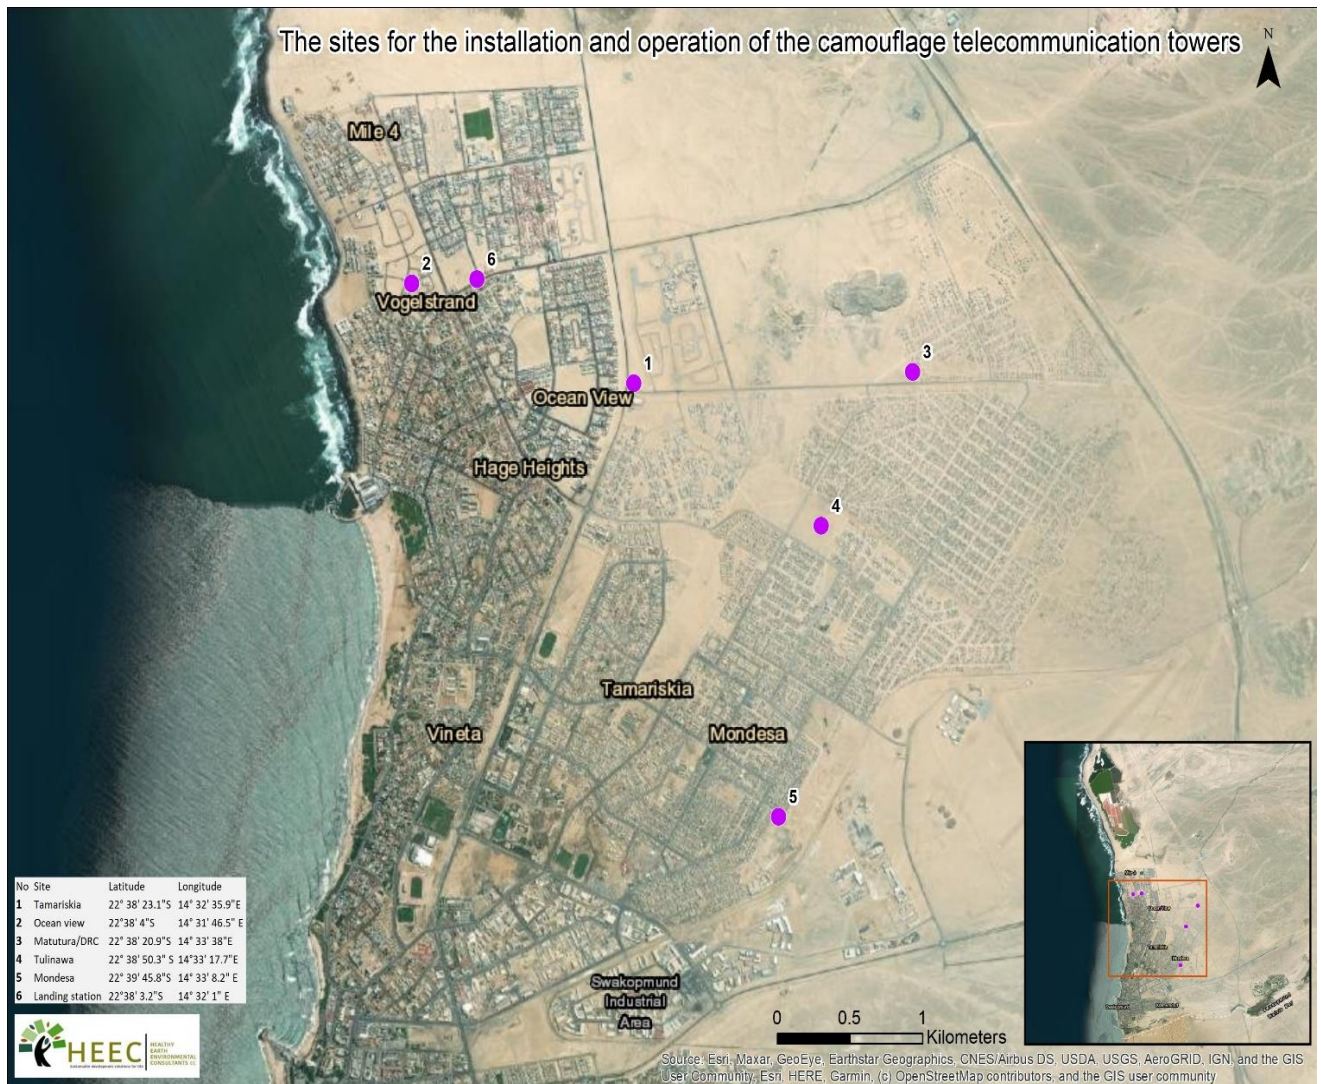

PROJECT LOCATION

The proponent intends to install and operates five camouflage telecommunication towers within some of the neighbourhoods in the town of Swakopmund, Erongo Region as indicated in **Table 1** below;

Table 1: The description of the proposed sites for the five camouflage telecommunication towers in some of the neighborhoods within the townland of Swakopmund, Erongo Region.

Location	Erf Number	Erf Size	BTS Size
Tamariskia	1248	26 135	100 m ²
Ocean View	5031	3 999	100 m ²
DRC	8664	1 739	100 m ²
Tulinawa	7238	1520	100 m ²
Mondesa	4653	TBD	100 m ²

Figure 1: The locations for proposed sites for the telecommunication towers at Swakopmund, Erongo Region.