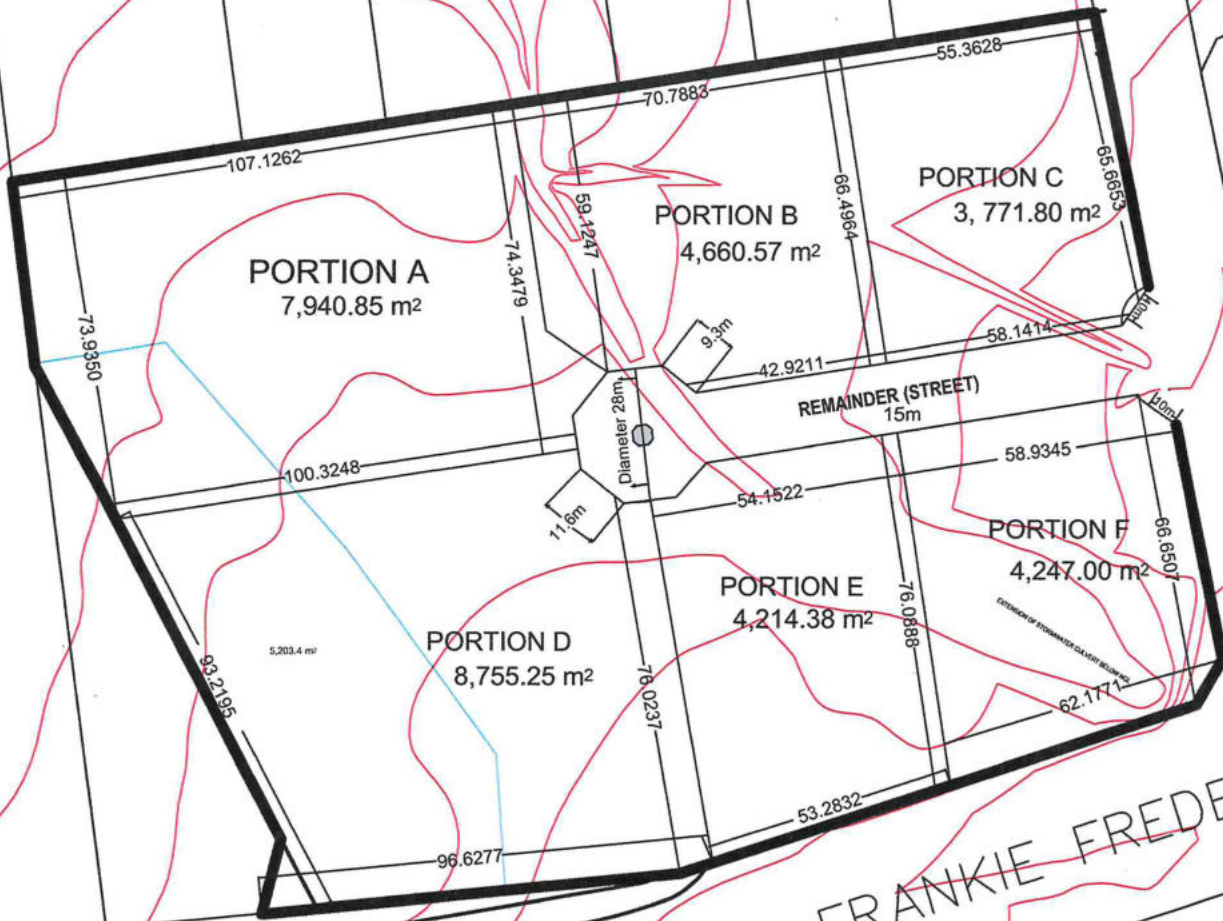

ERF 1249, KLEINE KUPPE

PETER MWESHIHANGE STREET

CHASIE STREET

PROPOSED SUBDIVISION OF ERF 1249 KLEINE KUPPE, INTO PORTION A, B, C, D, E, F AND REMAINDER (STREET)

SCALE 1:1500

Plan Africa Consulting cc

Servitude area of a water borehole

CO -ORDINATES: (Lat -22.624477° | Long  
17.091258 °)  
KKLEINE KUPPE, KHOMAS REGION NAMIBIA