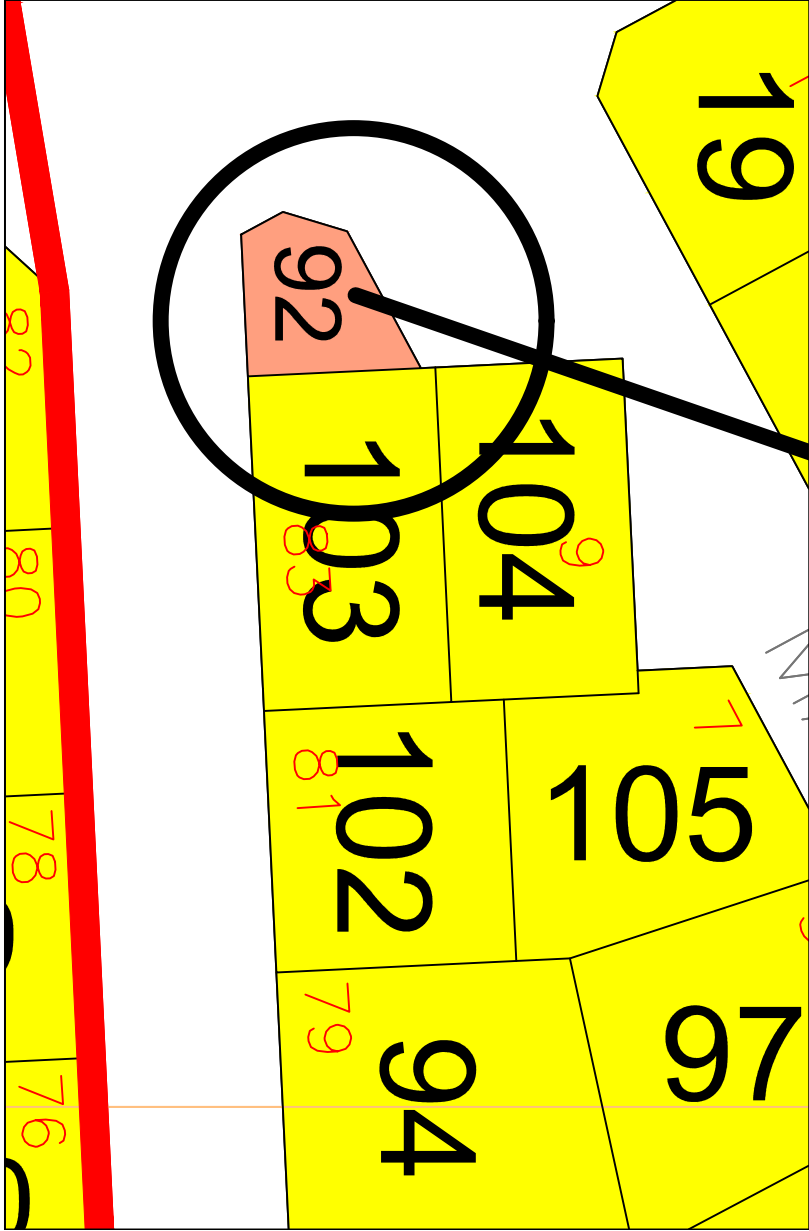

LOCALITY PLAN: ERF 92, VINETA, SWAKOPMUND

Coordinates: -22.658243, 14.528385

SWAKOPMUND

ERF 92, VINETA,
SWAKOPMUND

LEGEND:

- SINGLE RESIDENTIAL
- GENERAL RESIDENTIAL 1
- GENERAL RESIDENTIAL 2
- LOCAL BUSINESS
- GENERAL BUSINESS
- INSTITUTIONAL
- AUTHORITY
- LOCAL AUTHORITY
- LIGHT INDUSTRIAL
- SPECIAL
- PARASTATAL
- GENERAL INDUSTRIAL
- UNDETERMINED
- PRIVATE OPEN SPACE
- PUBLIC OPEN SPACE
- CEMETERY
- PARKING

CLIENT:

ANDREW VAN DER WESTHUIZEN
TOWN PLANNER
+264 81 122 4661
andrew@vdwip.com
POX 1598, SWAKOPMUND, NAMIBIA

PREPARED BY:

SURVEY: N/A

DESIGN: A.VAN DER WESTHUIZEN

DRAWN: J. LANGENHOVEN

DATE: NOVEMBER 2024

SCALE:	DRAWING NUMBER:	SHEET:	REVISION:
1:2500	E 92 VS	A4	A